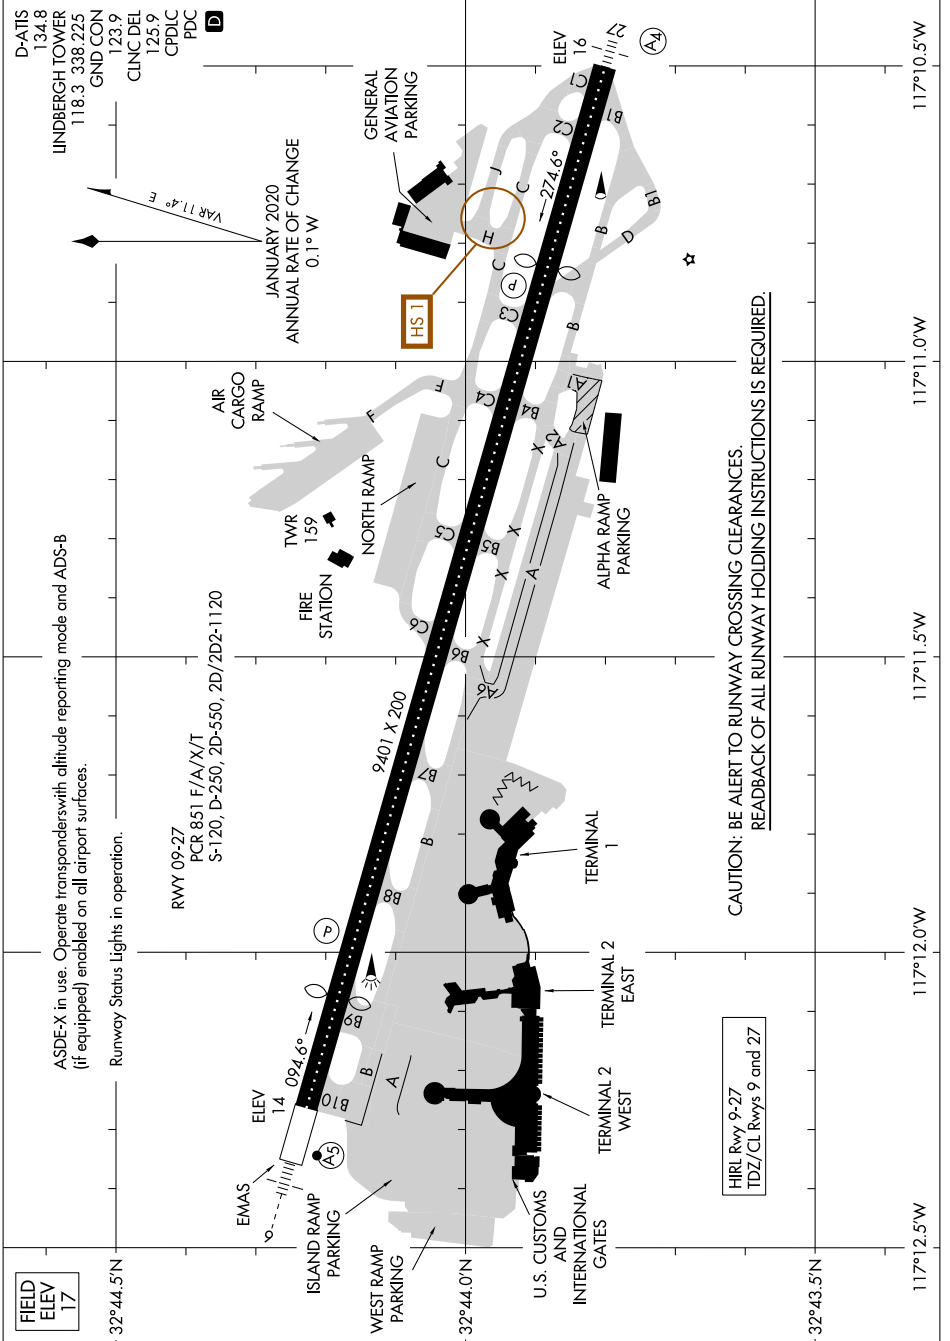

AIRPORT DIAGRAM

AL-373 (FAA)

SAN DIEGO INTL (SAN)
SAN DIEGO, CALIFORNIA

SW-3, 26 DEC 2024 to 23 JAN 2025

AIRPORT DIAGRAM

SAN DIEGO, CALIFORNIA
SAN DIEGO INTL (SAN)

SW-3, 26 DEC 2024 to 23 JAN 2025