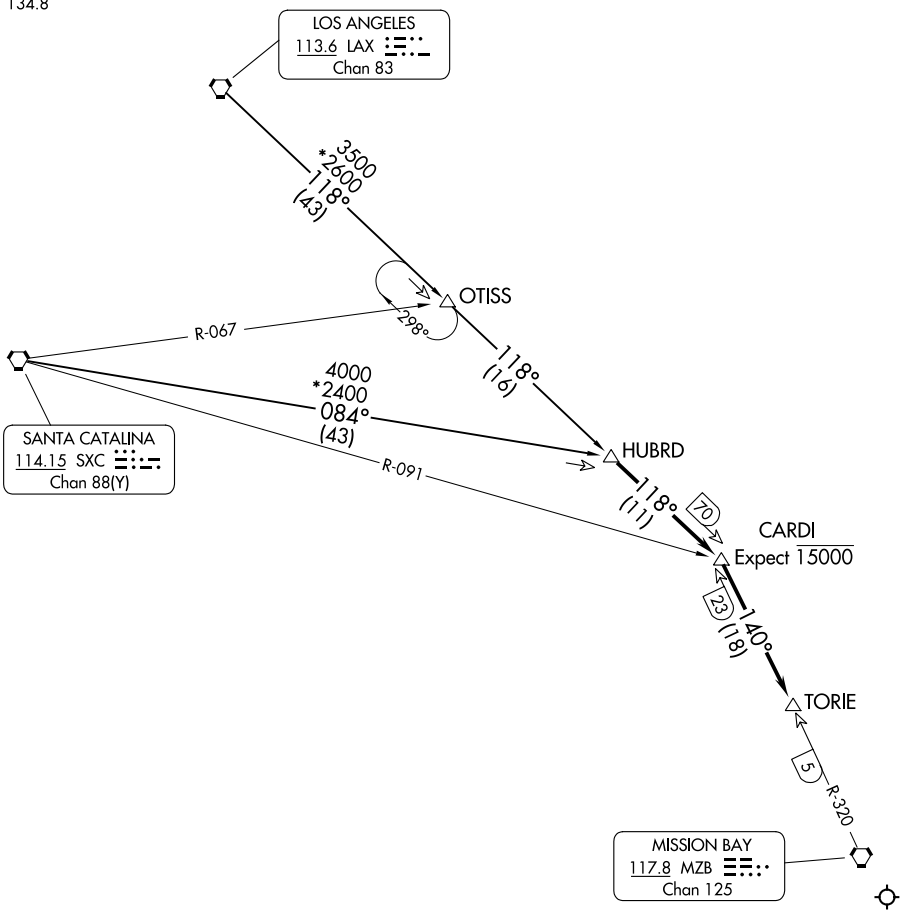

SOCAL APP CON  
 125.3 290.4  
 D-ATIS  
 134.8

SW-3, 26 DEC 2024 to 23 JAN 2025

SW-3, 26 DEC 2024 to 23 JAN 2025

NOTE: Chart not to scale.

**ARRIVAL ROUTE DESCRIPTION**

LOS ANGELES TRANSITION (LAX.HUBRD1): From over LAX VORTAC on LAX R-118 to OTISS INT, then on LAX R-118 to HUBRD INT. Thence . . . .

SANTA CATALINA TRANSITION (SXC.HUBRD1): From over SXC VORTAC on SXC R-084 to HUBRD INT. Thence . . . .

. . . . From over HUBRD INT via LAX R-118 to CARDI FIX via MZB R-320 to TORIE FIX. Expect vector to final approach course.