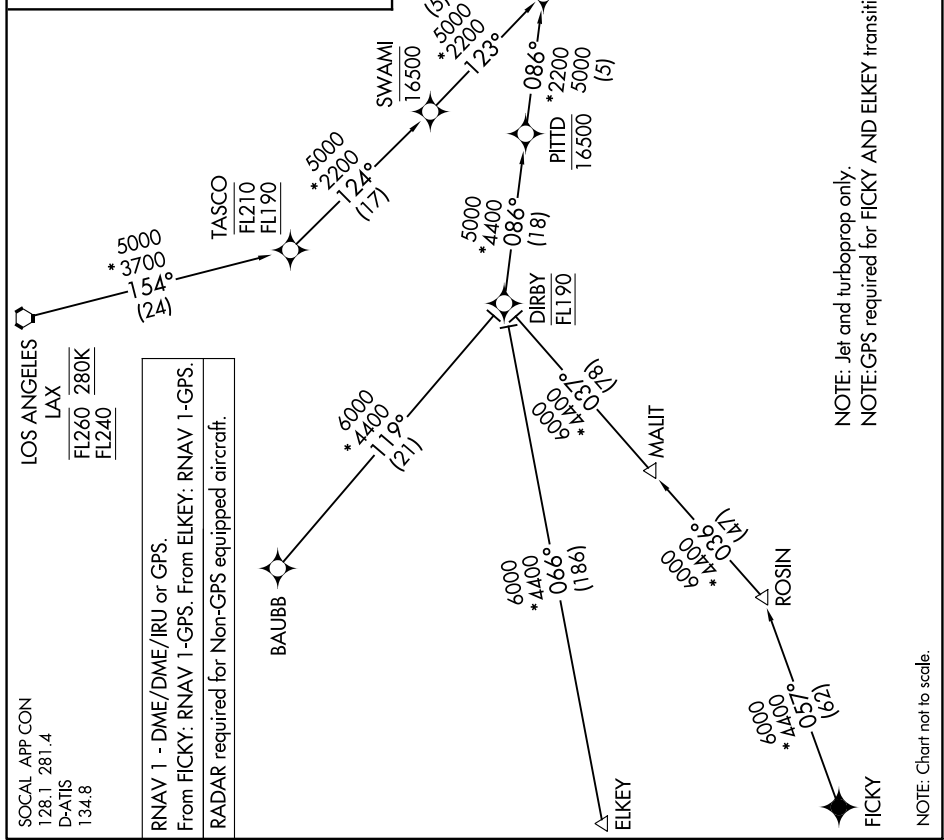

# PLYA TWO ARRIVAL (RNAV)

AL-373 (FAA)

SAN DIEGO INTL (SAN)  
SAN DIEGO, CALIFORNIA

SW-3, 26 DEC 2024 to 23 JAN 2025

**ARRIVAL ROUTE DESCRIPTION**

BAUBB TRANSITION (BAUBB.PLYA2)  
ELKEY TRANSITION (ELKEY.PLYA2)  
FICKY TRANSITION (FICKY.PLYA2)  
LOS ANGELES TRANSITION (LAX.PLYA2)

From PLYA on track 126° to cross MNLTY at or above 4000.

**LANDING RUNWAY 9:** From MNLTY on track 120° to cross SARGs at or above 2100. Expect ILS or LOC RWY 9 approach.

# PLYA TWO ARRIVAL (RNAV)

SW-3, 26 DEC 2024 to 23 JAN 2025