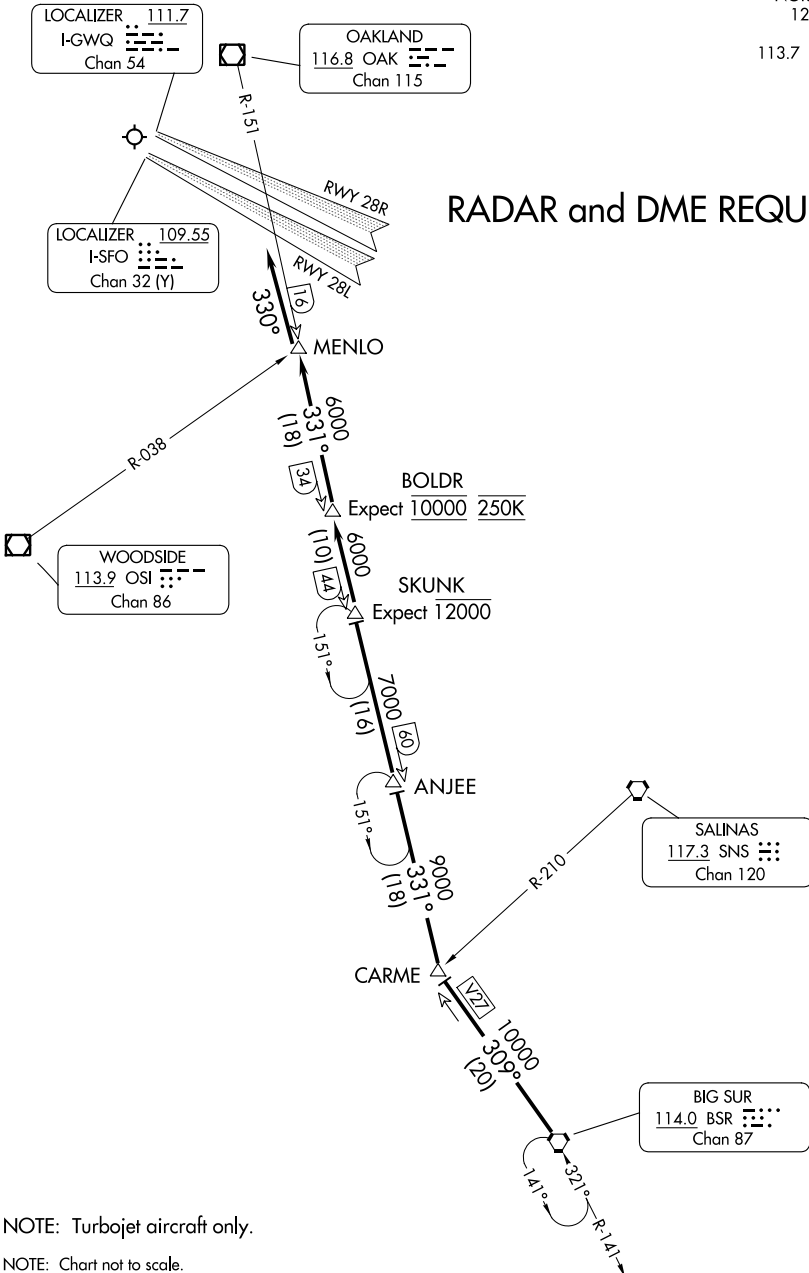

(BSR.BSR3) 23334

BIG SUR THREE ARRIVAL

AL-375 (FAA)

SAN FRANCISCO INTL (SFO)
SAN FRANCISCO, CALIFORNIA

OAKLAND CENTER
125.45 307.3
NORCAL APP CON
128.575 254.25
D-ATIS
113.7 115.8 118.85

RADAR and DME REQUIRED

NOTE: Turboprop aircraft only.

NOTE: Chart not to scale.

BIG SUR THREE ARRIVAL

(BSR.BSR3) 15SEP16

SAN FRANCISCO, CALIFORNIA
SAN FRANCISCO INTL (SFO)

SW-2, 26 DEC 2024 to 23 JAN 2025

SW-2, 26 DEC 2024 to 23 JAN 2025