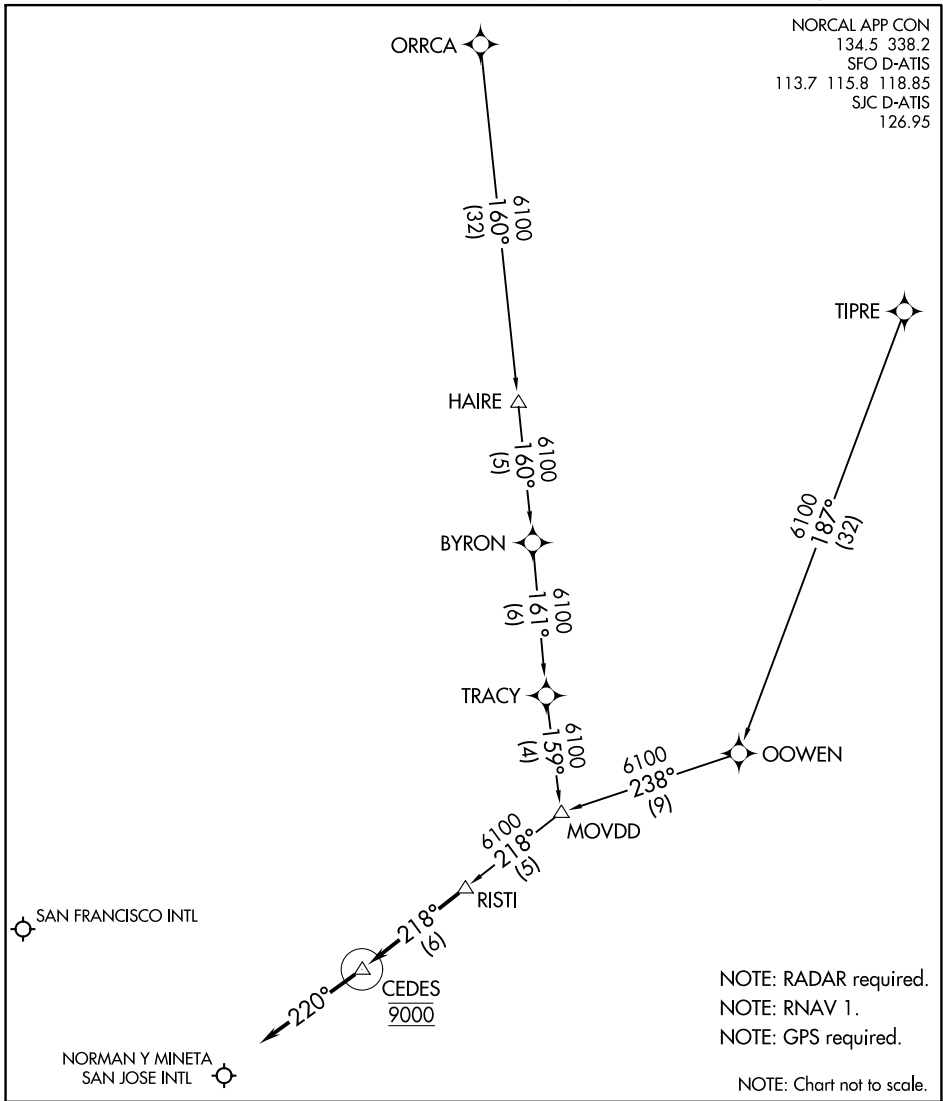

RISTI ONE ARRIVAL (RNAV)

AL-375 (FAA)

SAN FRANCISCO, CALIFORNIA

NORCAL APP CON
 134.5 338.2
 SFO D-ATIS
 113.7 115.8 118.85
 SJC D-ATIS
 126.95

SW-2, 26 DEC 2024 to 23 JAN 2025

SW-2, 26 DEC 2024 to 23 JAN 2025

ARRIVAL ROUTE DESCRIPTION

ORRCA TRANSITION (ORRCA.RISTI1)

TIPRE TRANSITION (TIPRE.RISTI1)

LANDING KSFO/KSJC: From RISTI on track 218° to cross CEDES at 9000, then on heading 220° or as assigned by ATC. Expect RADAR vectors to final approach course.