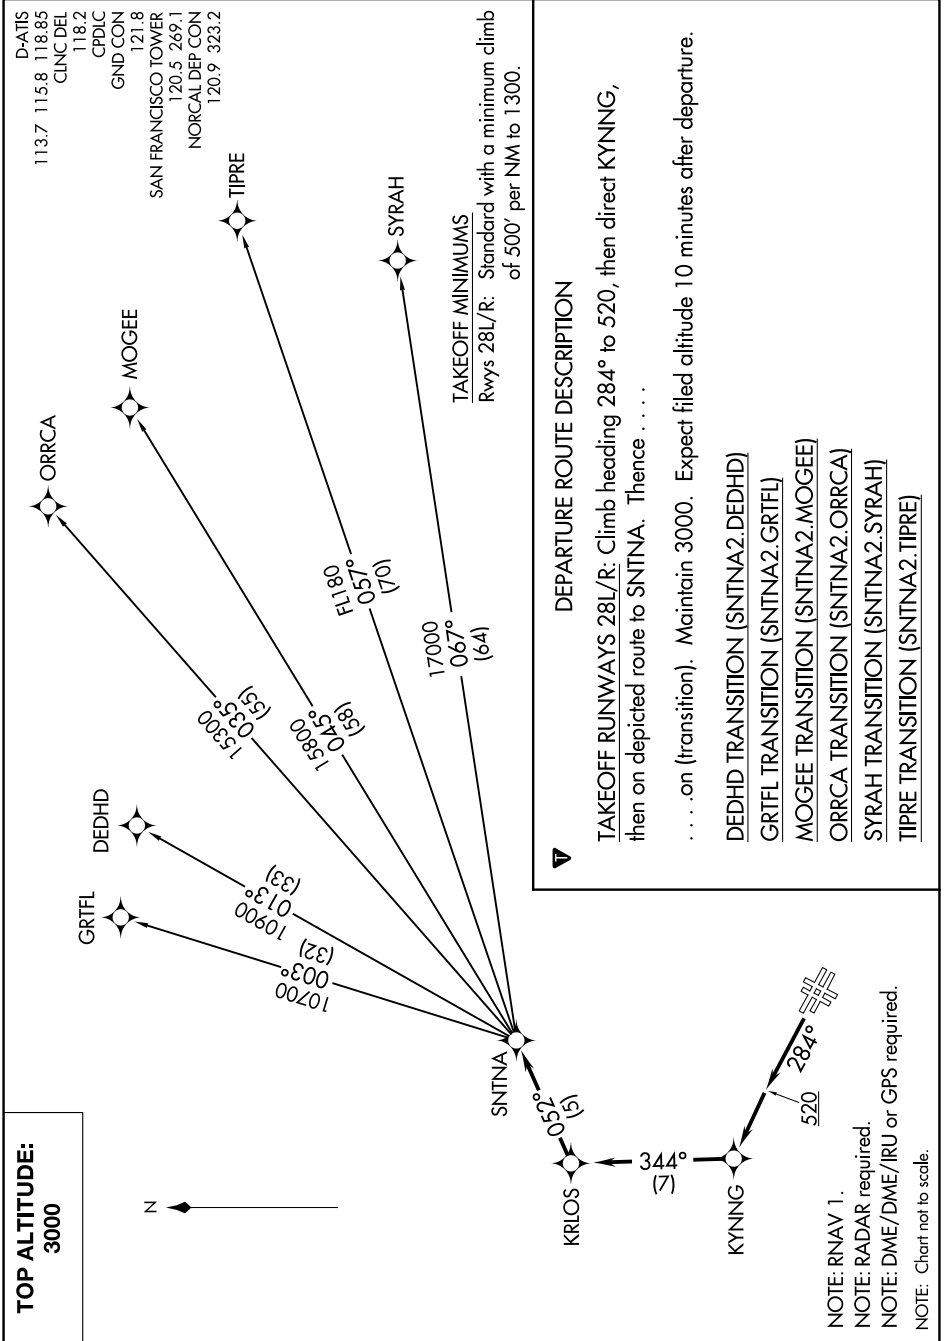

(SNTNA2.SNTNA) 17341

# SNTNA TWO DEPARTURE (RNAV)

AL-375 (FAA)

SAN FRANCISCO INTL (SFO)  
SAN FRANCISCO, CALIFORNIA

SW-2, 26 DEC 2024 to 23 JAN 2025

SW-2, 26 DEC 2024 to 23 JAN 2025

# SNTNA TWO DEPARTURE (RNAV)

(SNTNA2.SNTNA) 25JUN15

SAN FRANCISCO, CALIFORNIA  
SAN FRANCISCO INTL (SFO)