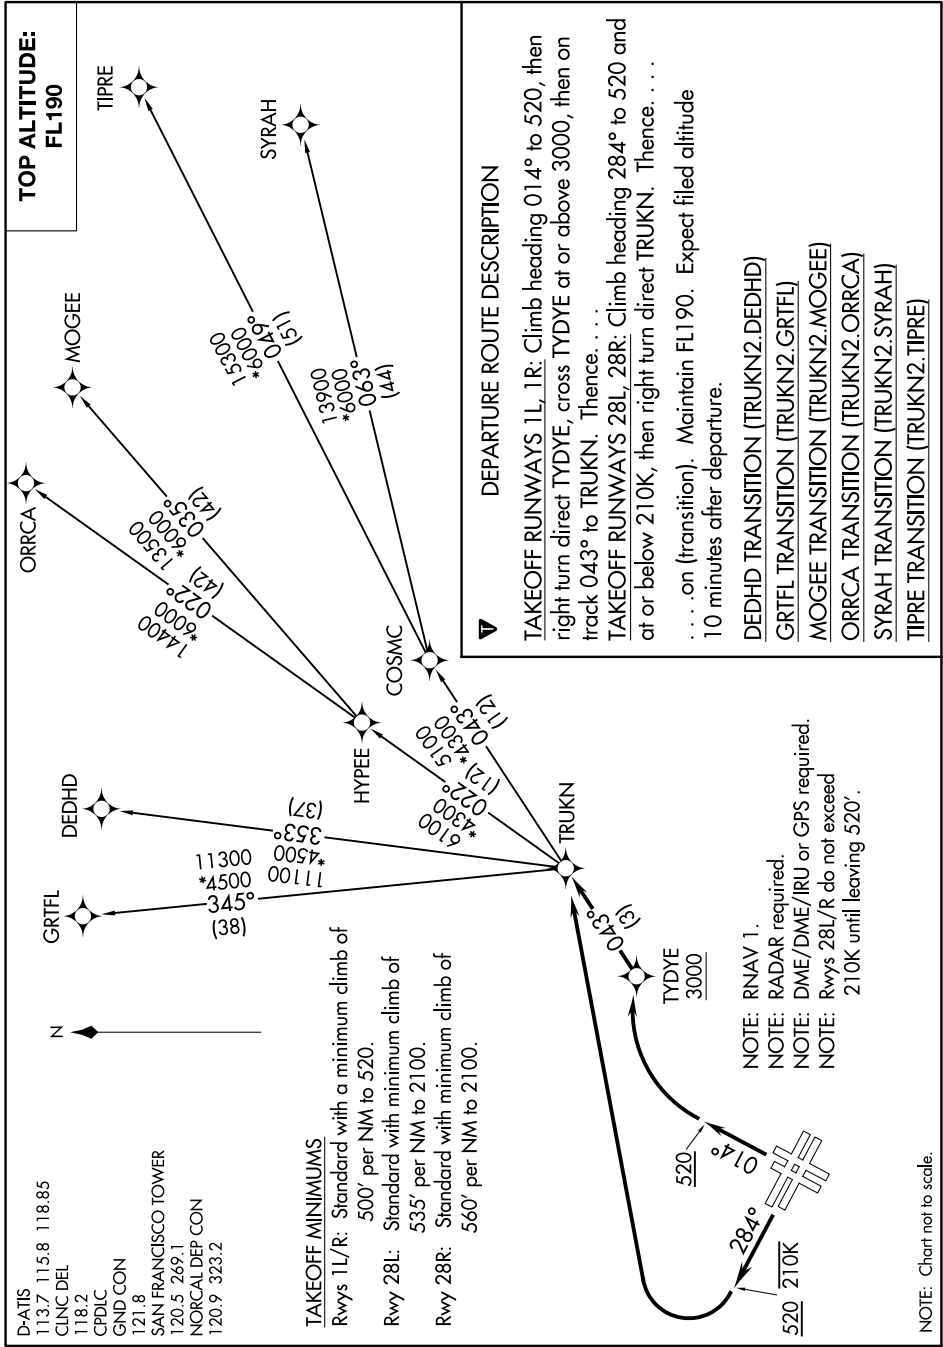

# TRUKN TWO DEPARTURE (RNAV)

AL-375 (FAA)

SAN FRANCISCO INTL (SFO)  
SAN FRANCISCO, CALIFORNIA

SW-2, 26 DEC 2024 to 23 JAN 2025

# TRUKN TWO DEPARTURE (RNAV)

(TRUKN2.TRUKN) 25JUN15

SAN FRANCISCO, CALIFORNIA  
SAN FRANCISCO INTL (SFO)

SW-2, 26 DEC 2024 to 23 JAN 2025

NOTE: Chart not to scale.