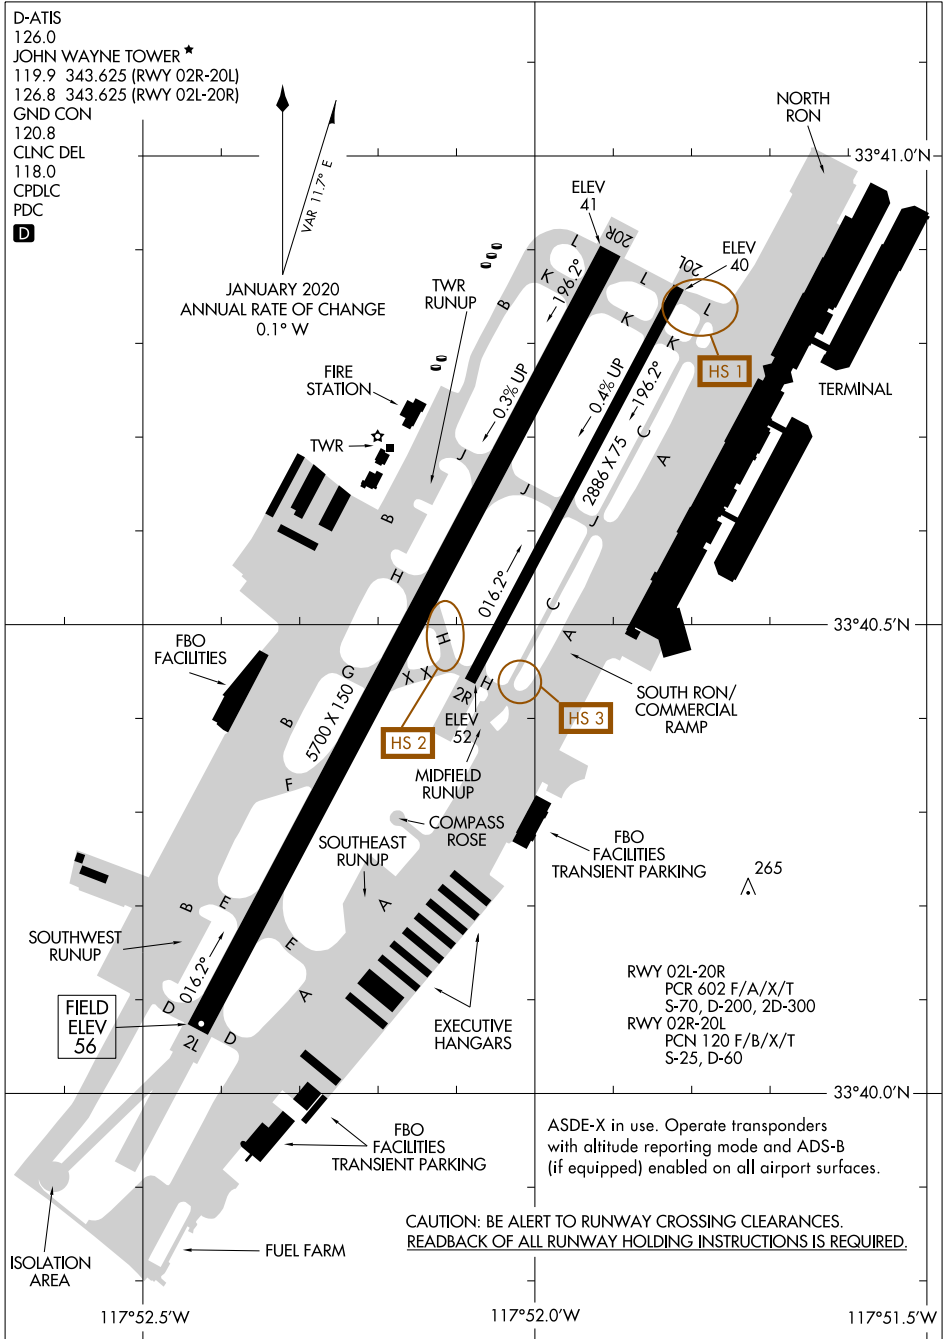

24361
AIRPORT DIAGRAM

JOHN WAYNE/ORANGE COUNTY (SNA)
 AL-377 (FAA) SANTA ANA, CALIFORNIA

SW-3, 26 DEC 2024 to 23 JAN 2025

SW-3, 26 DEC 2024 to 23 JAN 2025

24361
AIRPORT DIAGRAM

SANTA ANA, CALIFORNIA
 JOHN WAYNE/ORANGE COUNTY (SNA)