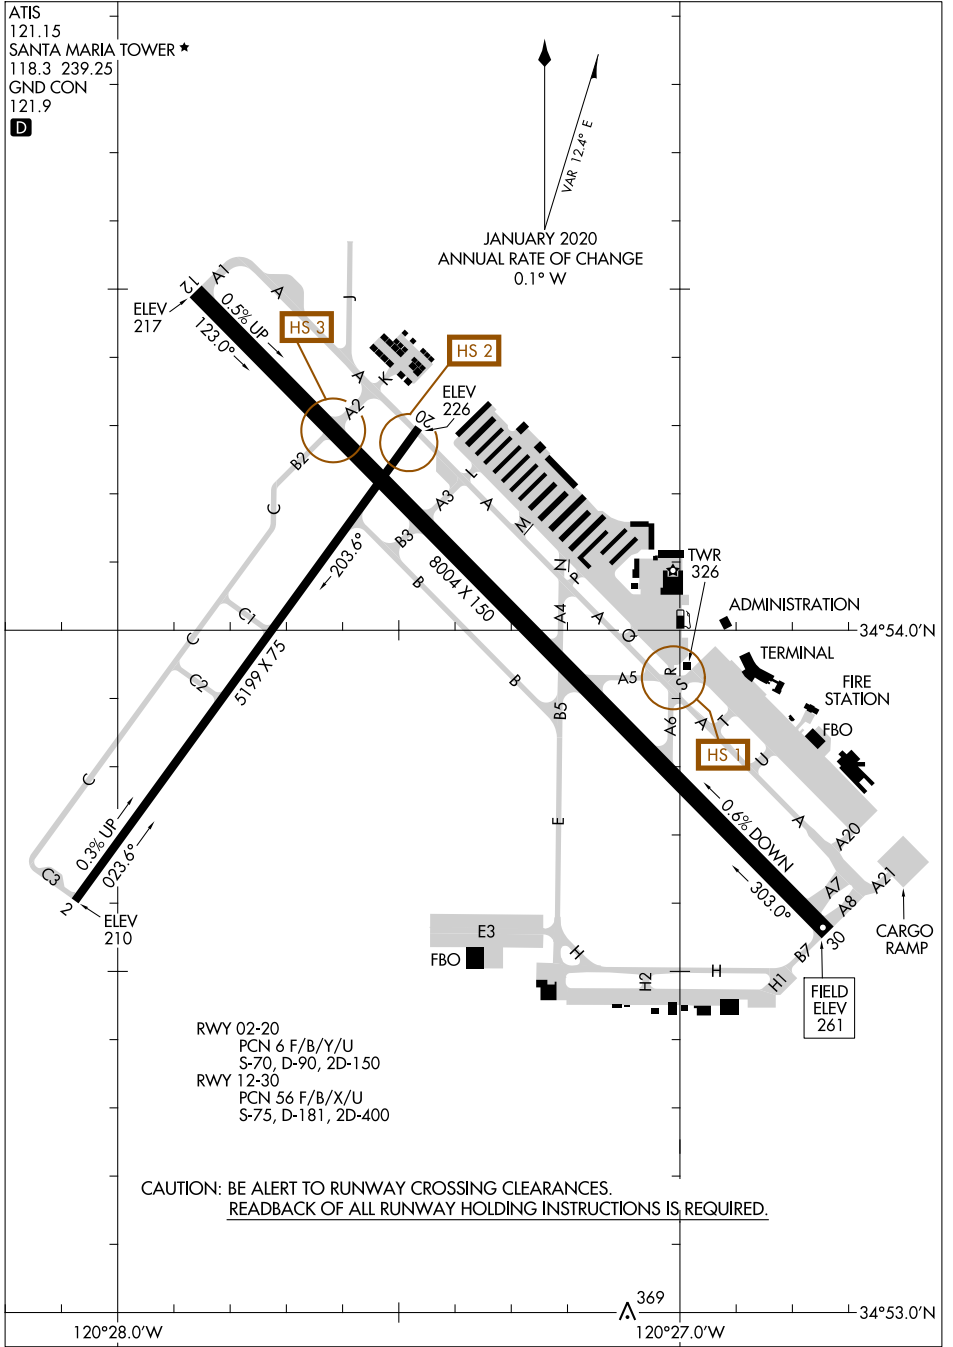

24137

AIRPORT DIAGRAM

SANTA MARIA PUB/CAPT G ALLAN HANCOCK FLD (SMX)
AL-379 (FAA) SANTA MARIA, CALIFORNIA

SW-3, 26 DEC 2024 to 23 JAN 2025

SW-3, 26 DEC 2024 to 23 JAN 2025

AIRPORT DIAGRAM
24137

SANTA MARIA, CALIFORNIA
SANTA MARIA PUB/CAPT G ALLAN HANCOCK FLD (SMX)