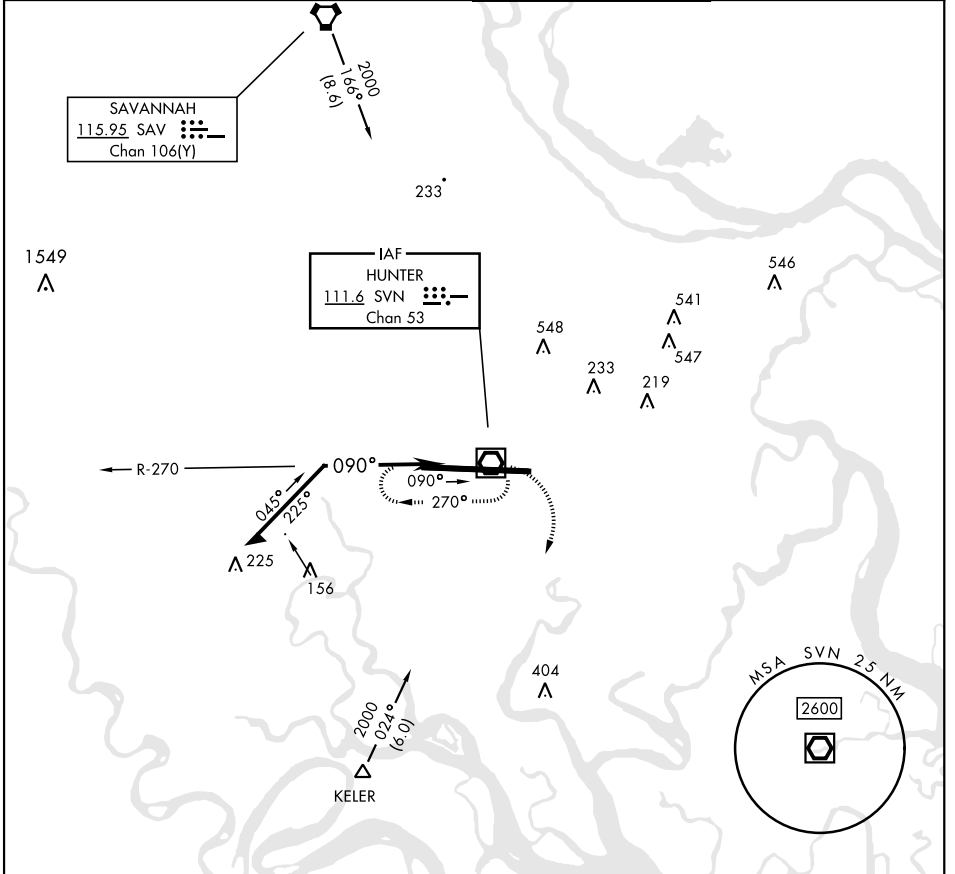

SAVANNAH, GEORGIA

COPTER VOR RWY 10

SVN VOR/DME 111.6 Chan 53	APCH CRS 090°	Rwy Idg 11,393 THRE 17 Arprt Elev 41
---	-------------------------	---

[USA]

HUNTER AAF (KSVN)

B MISSED APPROACH: Climbing right turn to 1300 via SVN VOR/DME R-195, then climbing right turn to 2000 direct SVN and hold.

ATIS ★ 127.525 323.125	SAVANNAH APP CON ★ 120.4 353.775	TOWER ★ 124.975 (CTAF) 279.575	GND CON ★ 121.8 291.675
----------------------------------	--	--	-----------------------------------

Remain within 5 NM	SVN VOR/DME	1300	2000	SVN	ELEV 41	THRE 17
					184	182
CATEGORY	COPTER				REIL Rwy 10	HIRL Rwy 10-28
S-10	540-1/2	523	(500-1/2)			

SAVANNAH, GEORGIA

32°01'N-81°09'W

HUNTER AAF (KSVN)

Orig A 20OCT11

COPTER VOR RWY 10

SE-4, 26 DEC 2024 to 23 JAN 2025

SE-4, 26 DEC 2024 to 23 JAN 2025