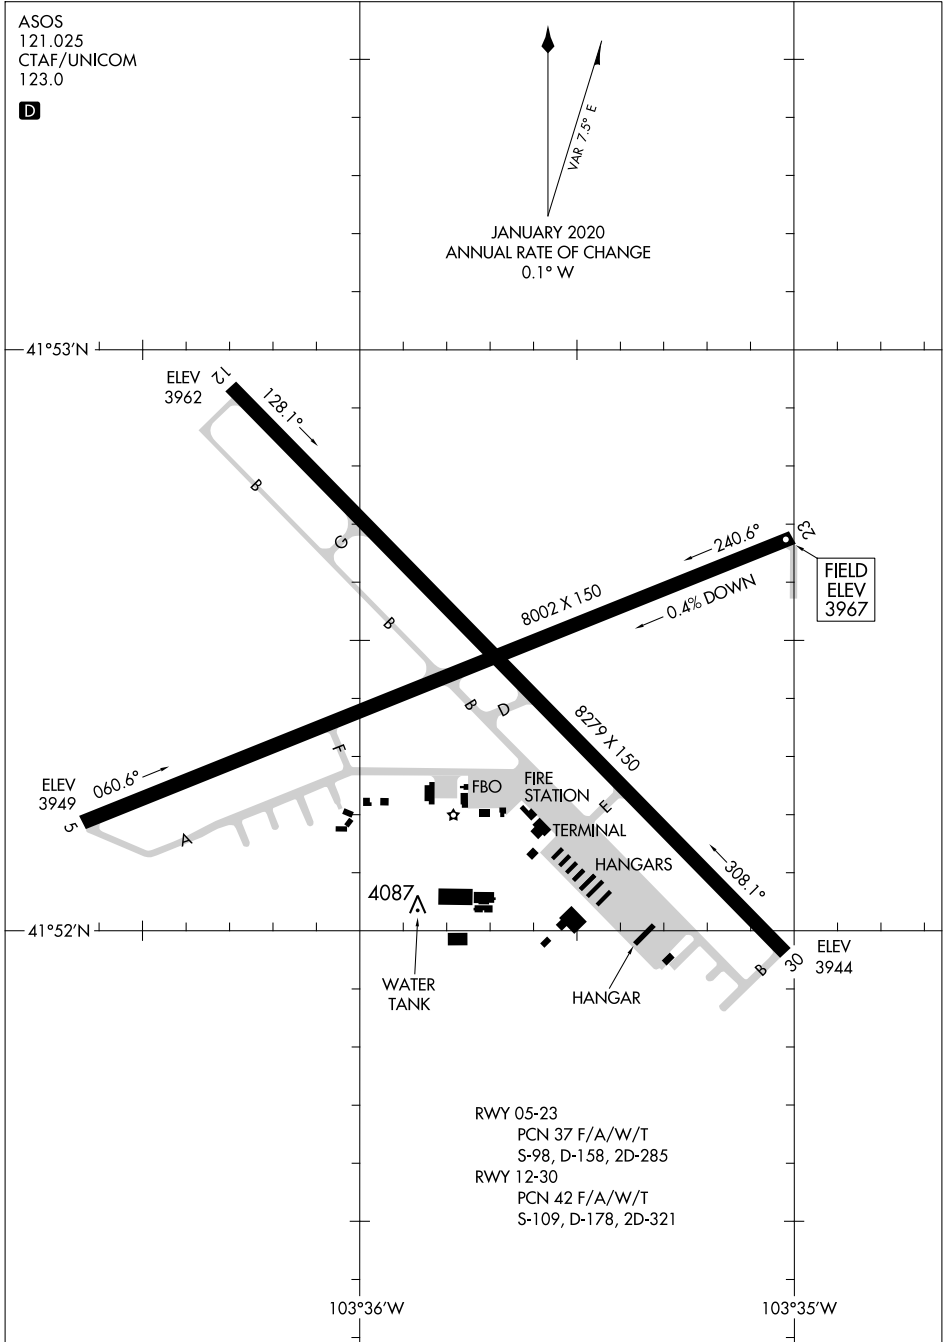

24249

AIRPORT DIAGRAM

SCOTTSBLUFF/WESTERN NEBRASKA RGNL/
WM B HEILIG FLD AL-383 (FAA)

(B'F'F)
SCOTTSBLUFF, NEBRASKA

ASOS
121.025
CTAF/UNICOM
123.0

NC-2, 26 DEC 2024 to 23 JAN 2025

NC-2, 26 DEC 2024 to 23 JAN 2025

RWY 05-23
PCN 37 F/A/W/T
S-98, D-158, 2D-285

RWY 12-30
PCN 42 F/A/W/T
S-109, D-178, 2D-321

AIRPORT DIAGRAM

24249

SCOTTSBLUFF/
WESTERN NEBRASKA RGNL/WM B HEILIG FLD (B'F'F)

SCOTTSBLUFF, NEBRASKA