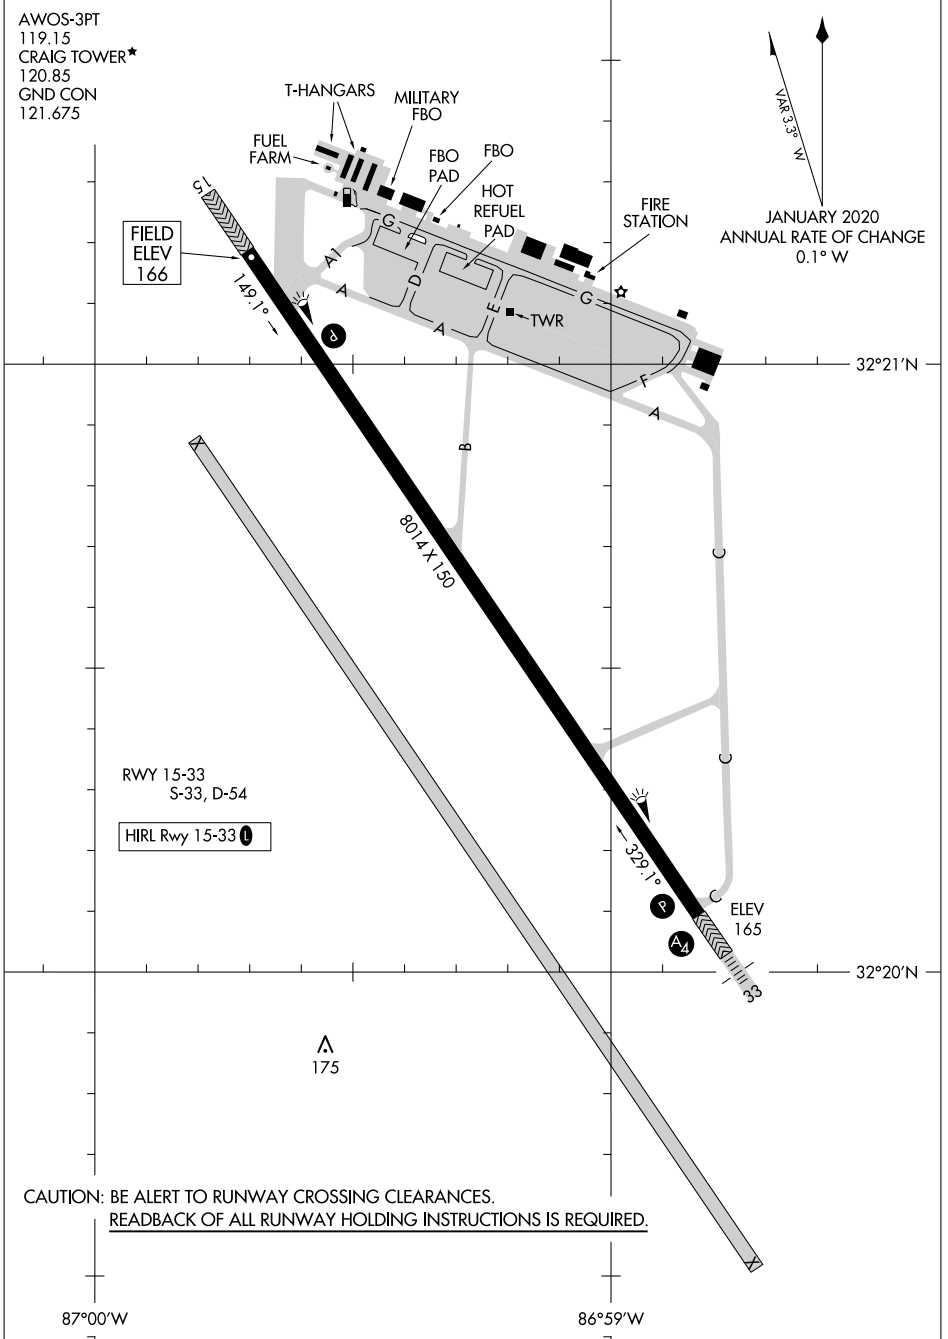

24361

AIRPORT DIAGRAM

AL-387 (FAA)

CRAIG FLD (SE/M)
SELMA, ALABAMA

AIRPORT DIAGRAM

24361

SELMA, ALABAMA
CRAIG FLD (SE/M)