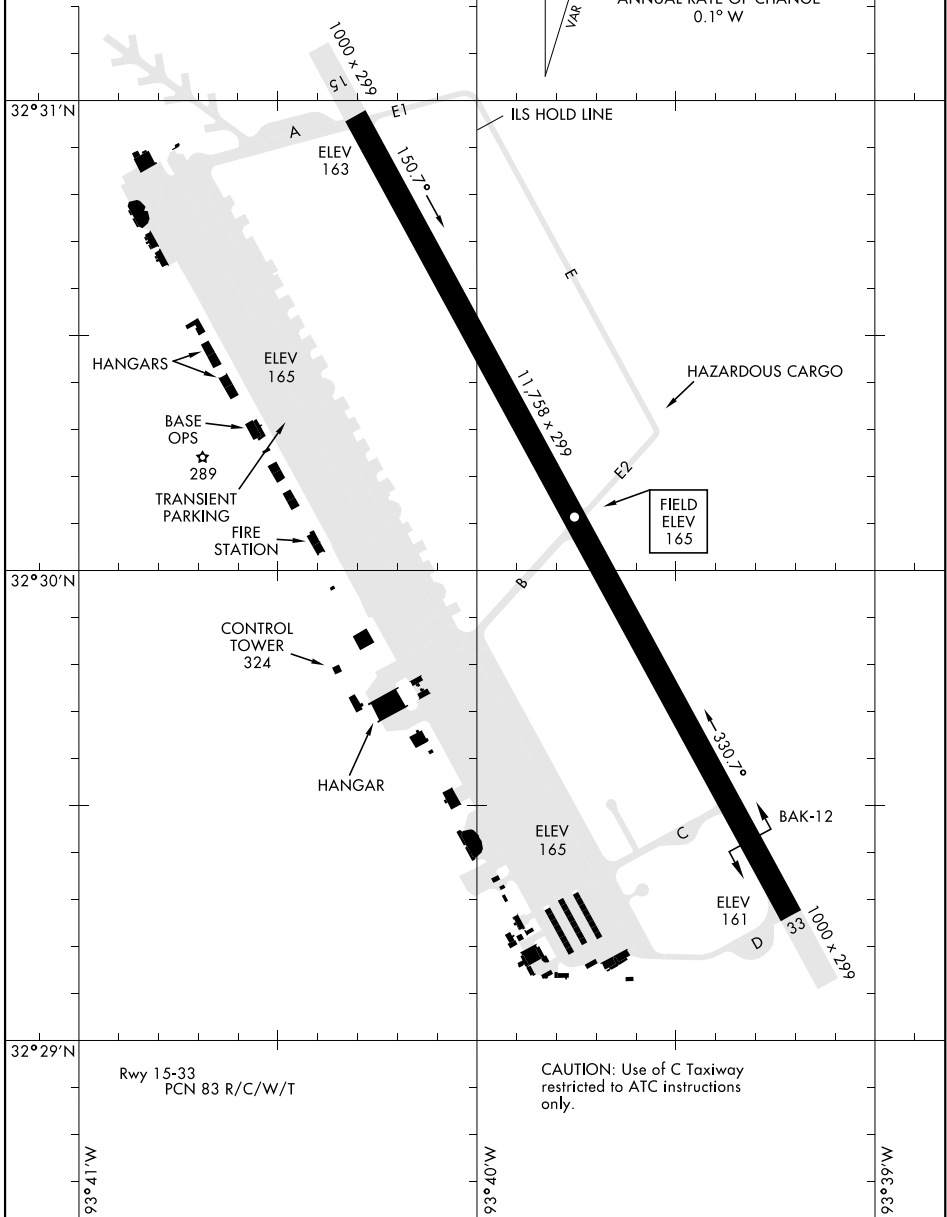

24081

AIRPORT DIAGRAM

[USAF]

BARKSDALE AFB (KBAD)

BOSSIER CITY, LOUISIANA

ATIS
 307.025
 TOWER ★
 128.25 278.3
 GND CON
 121.8 253.5

MARCH 2024
 ANNUAL RATE OF CHANGE
 0.1° W

SC-4, 26 DEC 2024 to 23 JAN 2025

SC-4, 26 DEC 2024 to 23 JAN 2025

AIRPORT DIAGRAM

BOSSIER CITY, LOUISIANA

BARKSDALE AFB (KBAD)