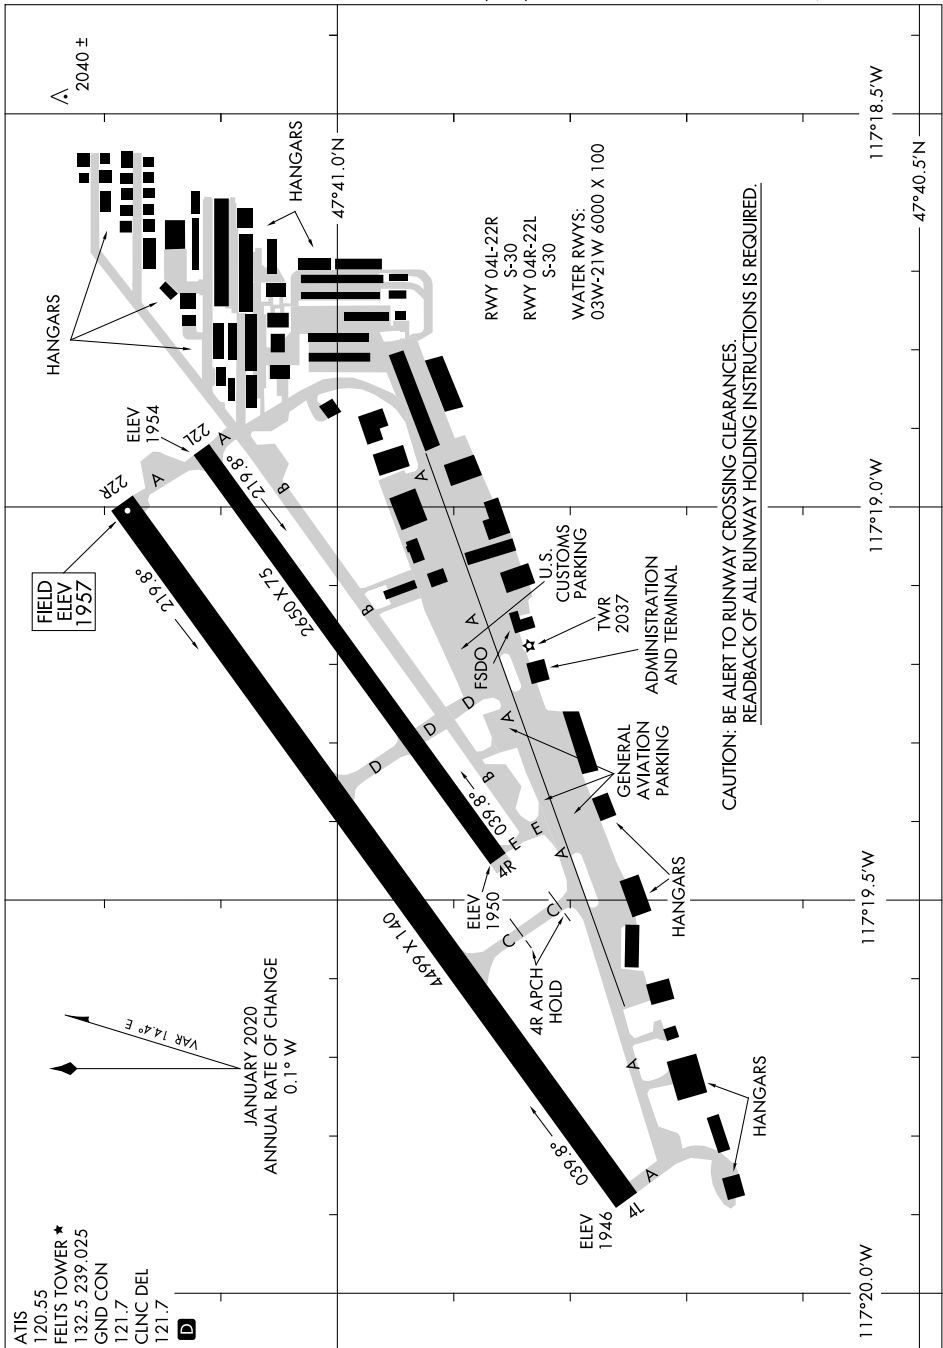

21112

AIRPORT DIAGRAM

AL-402 (FAA)

FELTS FLD (S'F'F)
SPOKANE, WASHINGTON

NW-1, 26 DEC 2024 to 23 JAN 2025

CAUTION: BE ALERT TO RUNWAY CROSSING CLEARANCES.
REARBACK OF ALL RUNWAY HOLDING INSTRUCTIONS IS REQUIRED.

ATIS 120.55
 FELTS TOWER ★ 132.5 239.025
 GND CON 121.7
 CLNC DEL 121.7

AIRPORT DIAGRAM

21112

SPOKANE, WASHINGTON
FELTS FLD (S'F'F)

NW-1, 26 DEC 2024 to 23 JAN 2025