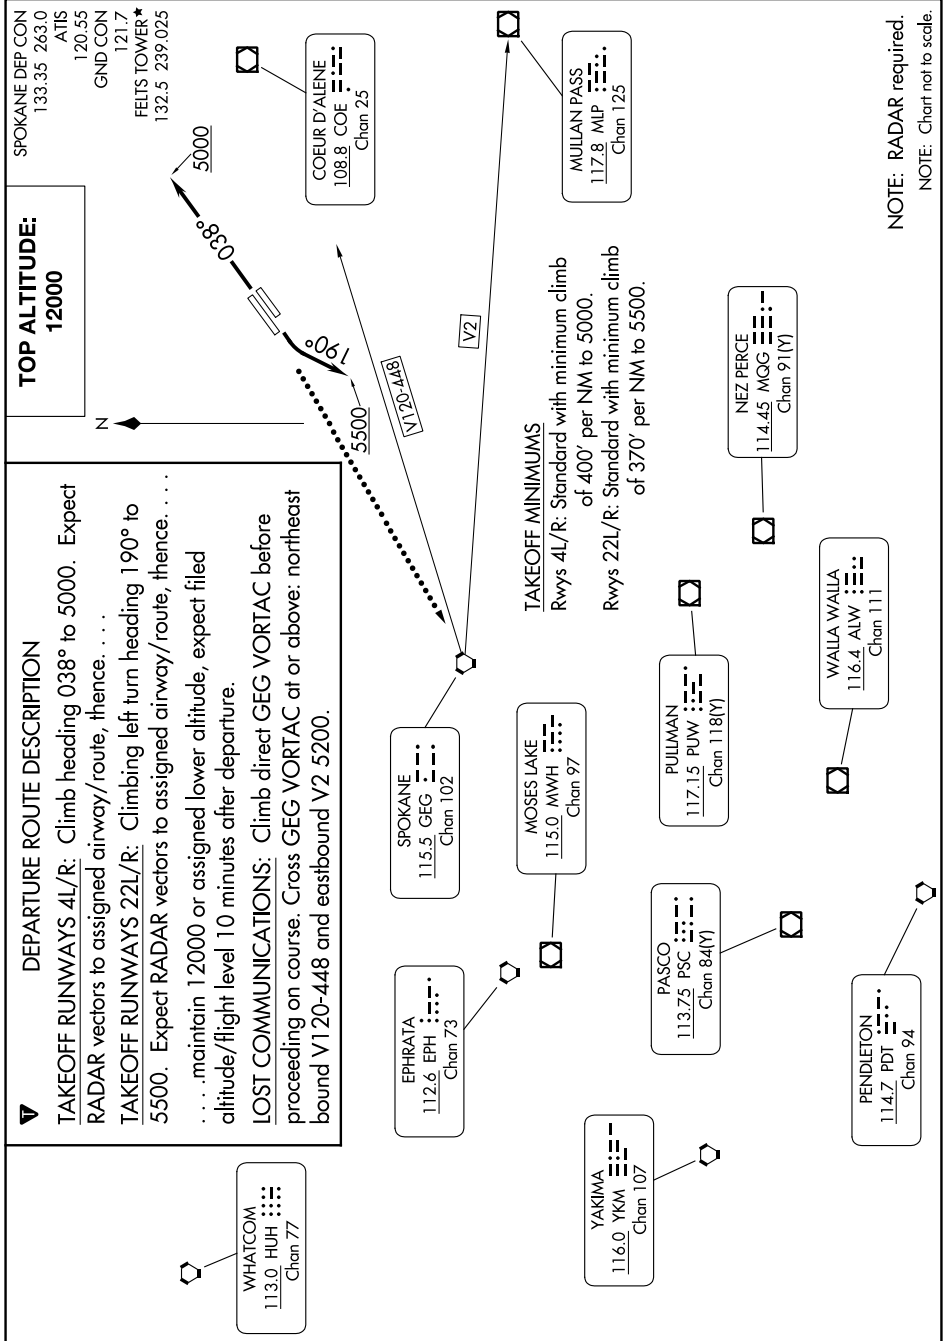

FELTS FOUR DEPARTURE

AL-402 (FAA)

FELTS FLD (SFF)
SPOKANE, WASHINGTON

NW-1, 26 DEC 2024 to 23 JAN 2025

FELTS FOUR DEPARTURE

SPOKANE, WASHINGTON
FELTS FLD (SFF)

NW-1, 26 DEC 2024 to 23 JAN 2025