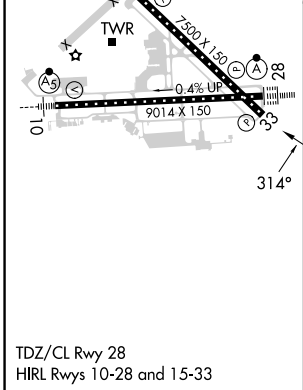

VORTAC SYR 117.0 Chan 117	APP CRS 314°	Rwy ldg TDZE Apt Elev	7500 409 421
--	------------------------	-----------------------------	---

TACAN RWY 33

SYRACUSE HANCOCK INTL (SYR)

▼ ▲	Rwy 33 helicopter visibility reduction below 3/4 SM NA.	MISSED APPROACH: Climb to 3000 direct SYR VORTAC and on SYR VORTAC R-294 to WACOR/7 DME and hold.
----------------------	---	---

ATIS 124.225	SYRACUSE APP CON 126.125 269.125	SYRACUSE TOWER 120.3 239.0	GND CON 121.7 348.6	CLNC DEL 125.05 257.775
------------------------	--	--------------------------------------	-------------------------------	-----------------------------------