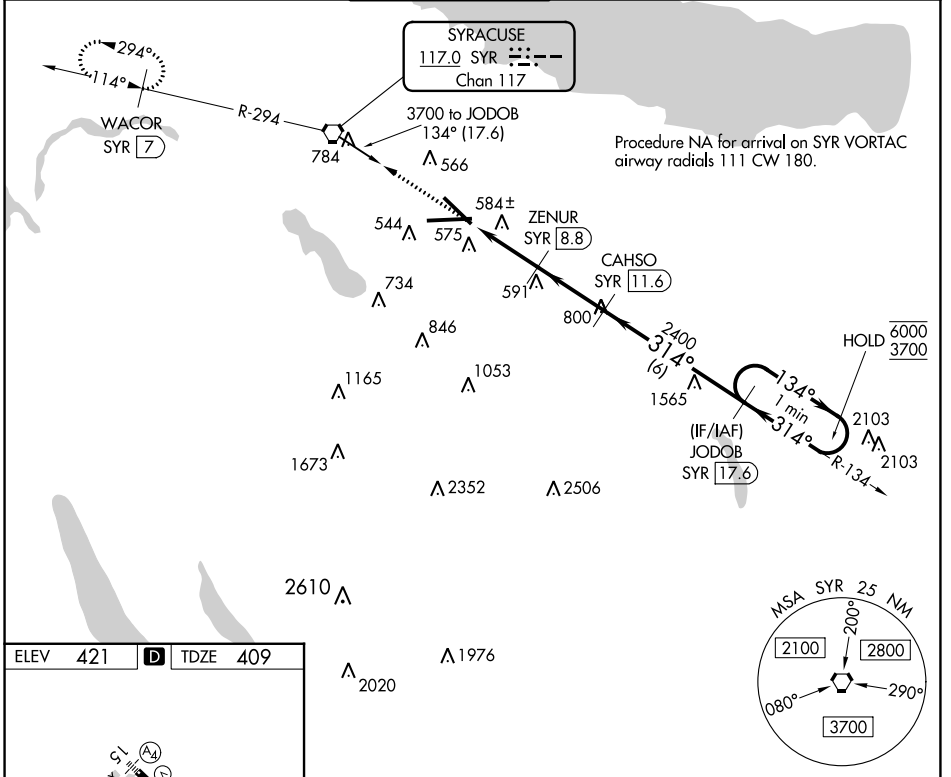

VORTAC SYR 117.0 Chan 117	APP CRS 314°	Rwy ldg TDZE Apt Elev	7500 409 421
--	------------------------	-----------------------------	---

TACAN RWY 33

SYRACUSE HANCOCK INTL (SYR)

▼ ▲	Rwy 33 helicopter visibility reduction below 3/4 SM NA.	MISSED APPROACH: Climb to 3000 direct SYR VORTAC and on SYR VORTAC R-294 to WACOR/7 DME and hold.
----------------------	---	---

ATIS 124.225	SYRACUSE APP CON 126.125 269.125	SYRACUSE TOWER 120.3 239.0	GND CON 121.7 348.6	CLNC DEL 125.05 257.775
------------------------	--	--------------------------------------	-------------------------------	-----------------------------------

NE-2, 26 DEC 2024 to 23 JAN 2025

NE-2, 26 DEC 2024 to 23 JAN 2025