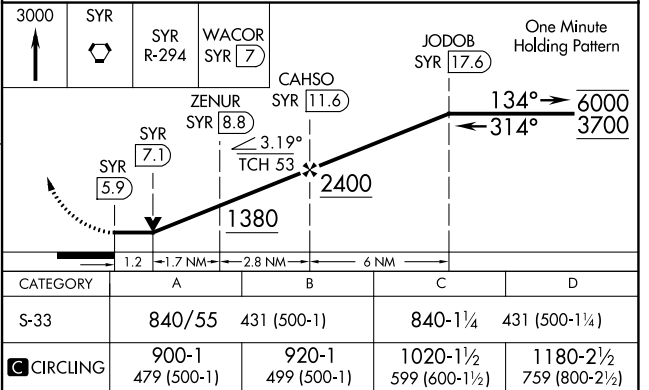

VORTAC SYR 117.0 Chan 117	APP CRS 314°	Rwy ldg TDZE Apt Elev	7500 409 421
--	------------------------	-----------------------------	---

TACAN RWY 33

SYRACUSE HANCOCK INTL (SYR)

▼ ▲	Rwy 33 helicopter visibility reduction below 3/4 SM NA.	MISSED APPROACH: Climb to 3000 direct SYR VORTAC and on SYR VORTAC R-294 to WACOR/7 DME and hold.
----------------------	---	---

ATIS 124.225	SYRACUSE APP CON 126.125 269.125	SYRACUSE TOWER 120.3 239.0	GND CON 121.7 348.6	CLNC DEL 125.05 257.775
------------------------	--	--------------------------------------	-------------------------------	-----------------------------------

NE-2, 26 DEC 2024 to 23 JAN 2025

NE-2, 26 DEC 2024 to 23 JAN 2025