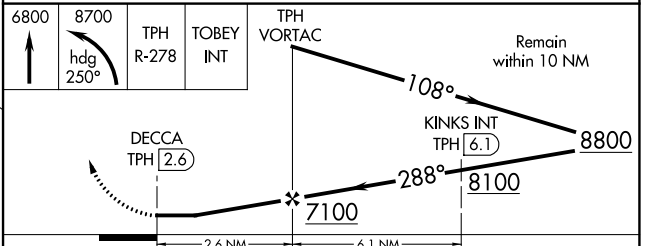

VORTAC TPH 116.0 Chan 107	APP CRS 288°	Rwy Idg TDZE N/A N/A Apt Elev 5430
---	------------------------	--

VOR-A TONOPAH (TPH)

⚠ Circling Rwy 11 NA at night. When local altimeter setting not received, procedure NA. Circling NA for Cat D southwest of Rwy 15-33.

MISSED APPROACH: Climb to 6800 then climbing left turn to 8700 on heading 250° and on TPH VORTAC R-278 to TOBEY INT and hold.

ASOS 118.875	NELLIS APP CON 119.35 254.4	UNICOM 123.0 (CTAF) 0
------------------------	---------------------------------------	---------------------------------

MIRL Rws 11-29 and 15-33 0		FAF to MAP 2.6 NM			
Knots	60	90	120	150	180
Min:Sec	2:36	1:44	1:18	1:02	0:52
CATEGORY	A	B	C	D	
CIRCLING	6640-1¼ 1210 (1300-1¼)	6640-1½ 1210 (1300-1½)	6640-3	1210 (1300-3)	