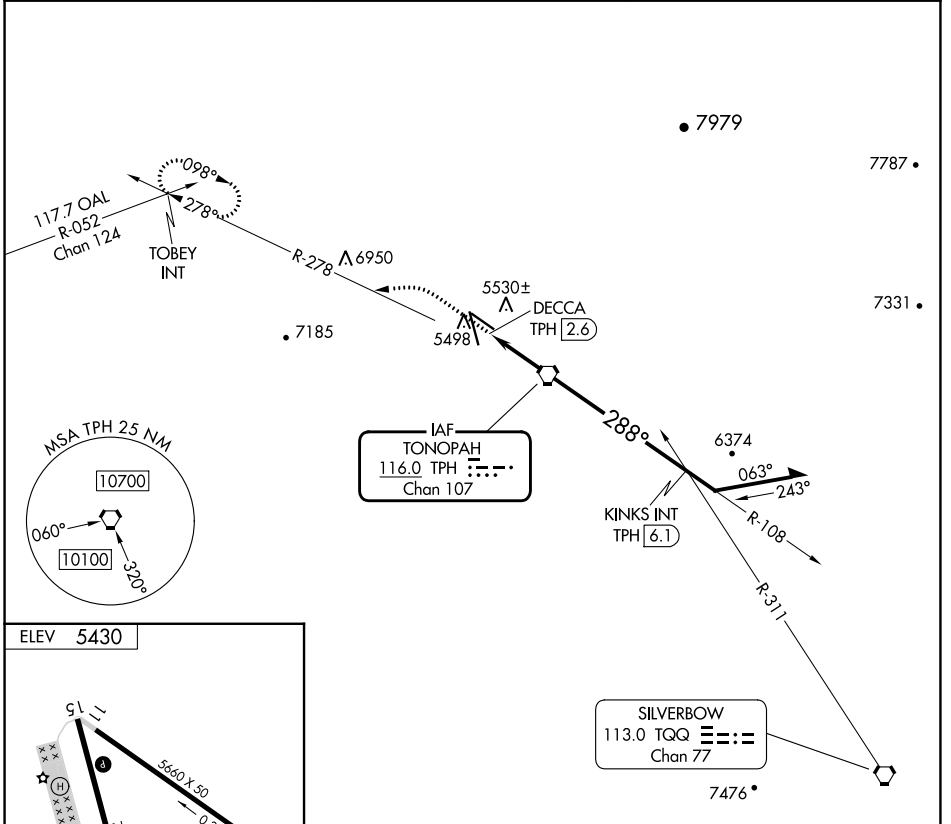

VORTAC TPH 116.0 Chan 107	APP CRS 288°	Rwy Idg TDZE N/A N/A Apt Elev 5430
---	------------------------	--

VOR-A TONOPAH (TPH)

⚠ Circling Rwy 11 NA at night. When local altimeter setting not received, procedure NA. Circling NA for Cat D southwest of Rwy 15-33.

MISSED APPROACH: Climb to 6800 then climbing left turn to 8700 on heading 250° and on TPH VORTAC R-278 to TOBEY INT and hold.

ASOS 118.875	NELLIS APP CON 119.35 254.4	UNICOM 123.0 (CTAF) 0
------------------------	---------------------------------------	---------------------------------

MIRL Rws 11-29 and 15-33 0		FAF to MAP 2.6 NM			
Knots	60	90	120	150	180
Min:Sec	2:36	1:44	1:18	1:02	0:52
CATEGORY	A	B	C	D	
CIRCLING	6640-1¼ 1210 (1300-1¼)	6640-1½ 1210 (1300-1½)	6640-3	1210 (1300-3)	

SW-4, 26 DEC 2024 to 23 JAN 2025

SW-4, 26 DEC 2024 to 23 JAN 2025