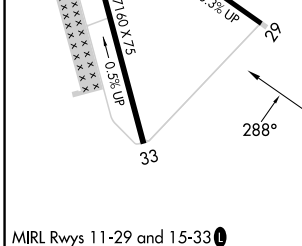

VORTAC TPH 116.0 Chan 107	APP CRS 288°	Rwy Idg TDZE N/A N/A Apt Elev 5430
---	------------------------	--

VOR-A TONOPAH (TPH)

⚠ Circling Rwy 11 NA at night. When local altimeter setting not received, procedure NA. Circling NA for Cat D southwest of Rwy 15-33.

MISSED APPROACH: Climb to 6800 then climbing left turn to 8700 on heading 250° and on TPH VORTAC R-278 to TOBEY INT and hold.

ASOS 118.875	NELLIS APP CON 119.35 254.4	UNICOM 123.0 (CTAF) 0
------------------------	---------------------------------------	---------------------------------

MIRL Rws 11-29 and 15-33 0		FAF to MAP 2.6 NM			
Knots	60	90	120	150	180
Min:Sec	2:36	1:44	1:18	1:02	0:52
CATEGORY	A	B	C	D	
CIRCLING	6640-1¼ 1210 (1300-1¼)	6640-1½ 1210 (1300-1½)	6640-3	1210 (1300-3)	

SW-4, 26 DEC 2024 to 23 JAN 2025

SW-4, 26 DEC 2024 to 23 JAN 2025