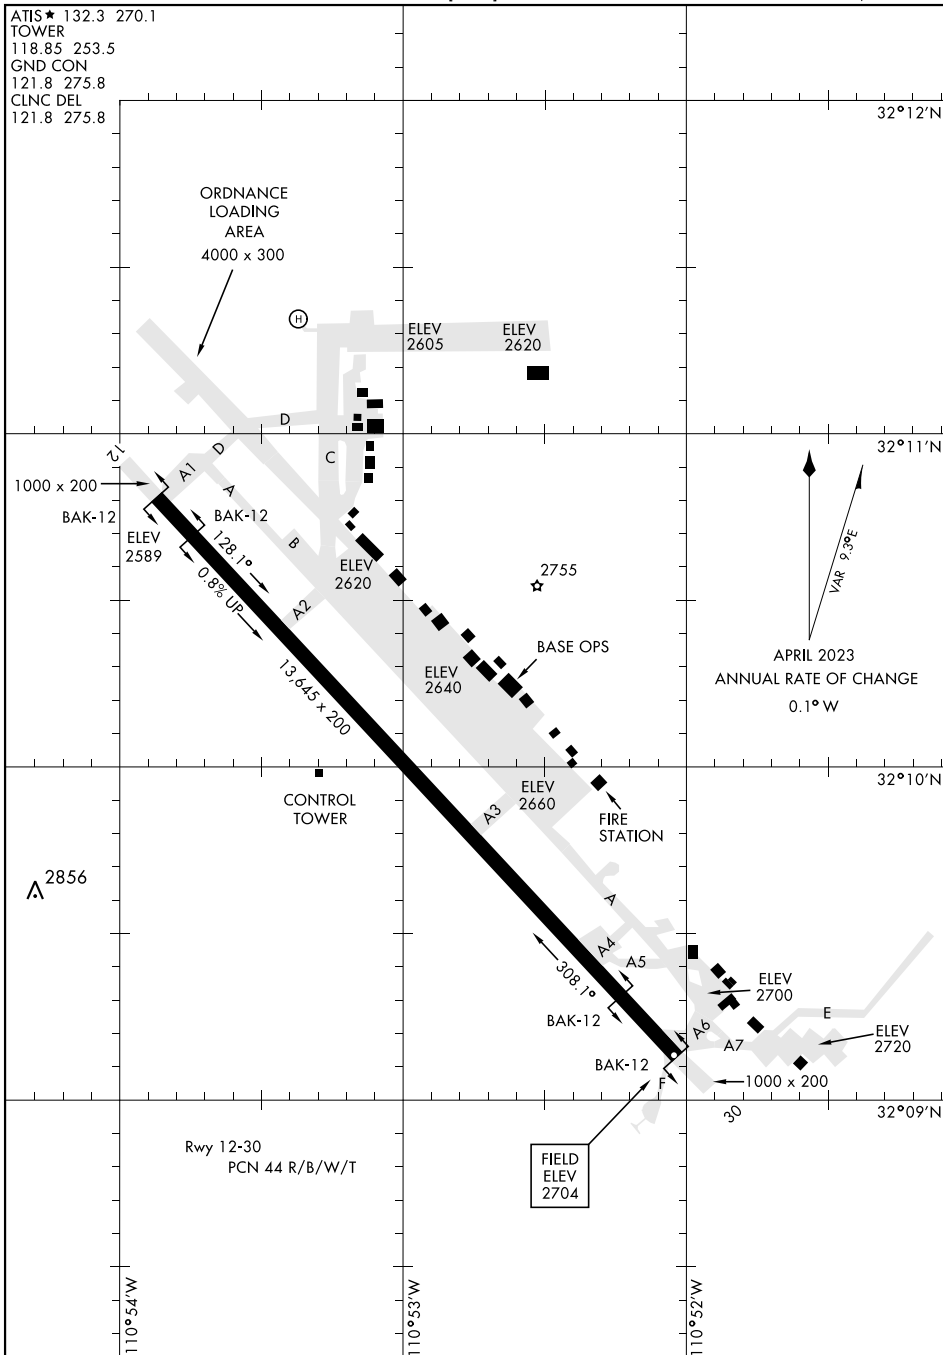

24305

# AIRPORT DIAGRAM

DAVIS-MONTHAN AFB (KDMA)

[USAF]

TUCSON, ARIZONA

SW-4, 26 DEC 2024 to 23 JAN 2025

SW-4, 26 DEC 2024 to 23 JAN 2025

# AIRPORT DIAGRAM

TUCSON, ARIZONA  
 DAVIS-MONTHAN AFB (KDMA)