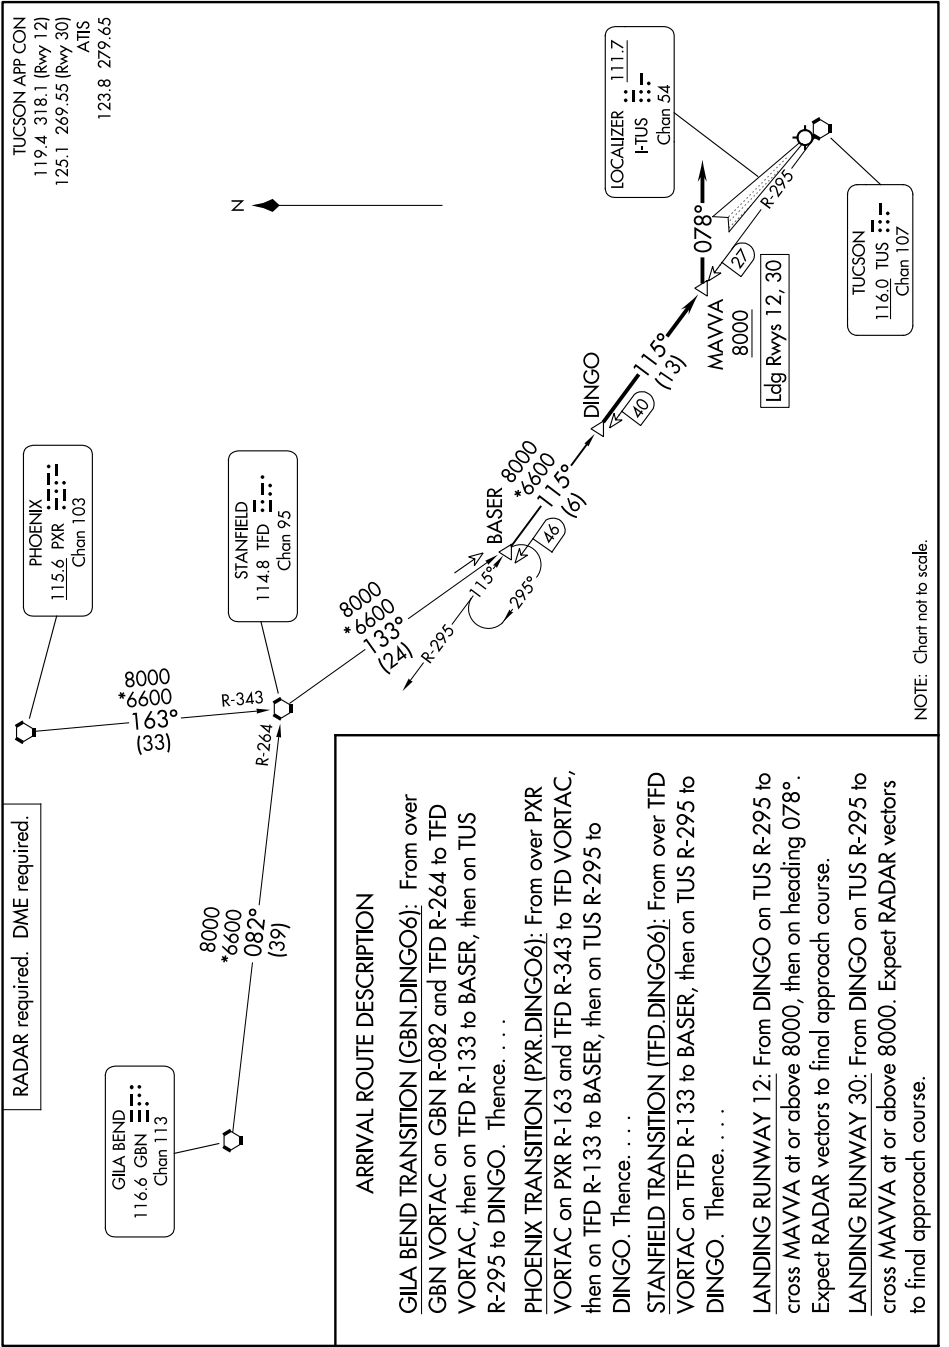

# DINGO SIX ARRIVAL

AL-430 (FAA)

TUCSON INTL (TUS)  
TUCSON, ARIZONA

SW-4, 26 DEC 2024 to 23 JAN 2025

NOTE: Chart not to scale.

SW-4, 26 DEC 2024 to 23 JAN 2025