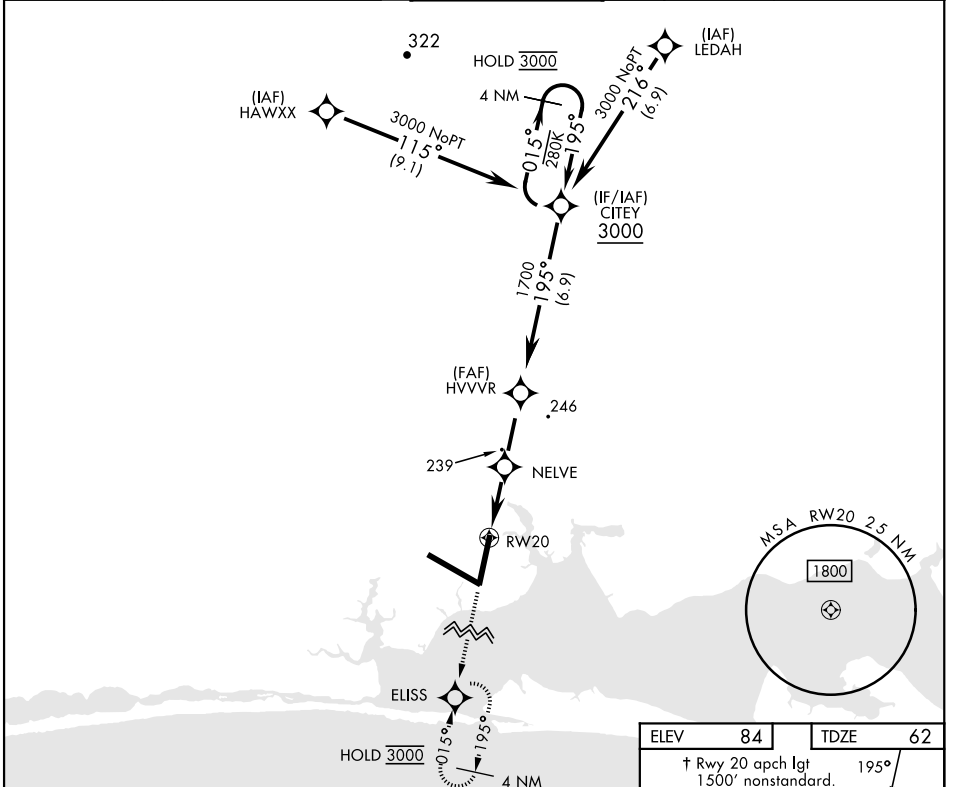

VALPARAISO DESTIN FT WALTON BEACH, FLORIDA

RNAV (GPS) RWY 20

APCH CRS	Rwy ldg	10.012
195°	TDZE	62
	Arprt Elev	84

[USAF] EGLIN AFB DESTIN FORT WALTON BEACH (KVPS)

RNP APCH - GPS	ALSIF-1	MISSED APPROACH: Climb to 3000 direct ELISS and hold.
* When ALS inop increase CAT AB RVR to 55, vis to 1 mile; CAT CDE vis to 1 3/8 miles.		

ATIS ★	APP CON	TOWER	GND CON	CLNC DEL
134.625 273.5	125.1 281.45 271° - 089° 132.1 360.6 090° - 270°	118.2 353.65	121.8 335.8	127.7 377.2

CATEGORY	A	B	C	D	E
LNAV MDA *	540/24	478 (500-1/2)	540/50	478	(500-1)
CIRCLING	600-1	516 (600-1)	680-1 1/2 596 (600-1 1/2)	680-2 596 (600-2)	700-2 1/4 616 (700-2 1/4)

HIRL all rwys

VALPARAISO DESTIN FT WALTON BEACH, FLORIDA

EGLIN AFB DESTIN FORT WALTON BEACH (KVPS)

Amtd 1 16MAY24

30°29'N-86°32'W

RNAV (GPS) RWY 20

SE-3, 26 DEC 2024 to 23 JAN 2025

SE-3, 26 DEC 2024 to 23 JAN 2025