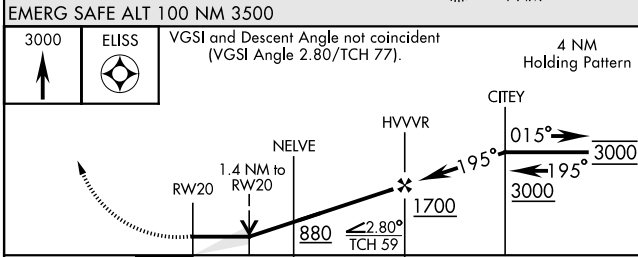

VALPARAISO DESTIN FT WALTON BEACH, FLORIDA

RNAV (GPS) RWY 20

APCH CRS	Rwy ldg	10.012
195°	TDZE	62
	Arprt Elev	84

[USAF] EGLIN AFB DESTIN FORT WALTON BEACH (KVPS)

RNP APCH - GPS	ALSIF-1	MISSED APPROACH: Climb to 3000 direct ELISS and hold.
* When ALS inop increase CAT AB RVR to 55, vis to 1 mile; CAT CDE vis to 1 3/8 miles.		

ATIS ★	APP CON	TOWER	GND CON	CLNC DEL
134.625 273.5	125.1 281.45 271° - 089° 132.1 360.6 090° - 270°	118.2 353.65	121.8 335.8	127.7 377.2

CATEGORY	A	B	C	D	E
LNAV MDA *	540/24	478 (500-1/2)	540/50	478	(500-1)
CIRCLING	600-1	516 (600-1)	680-1 1/2 596 (600-1 1/2)	680-2 596 (600-2)	700-2 1/4 616 (700-2 1/4)