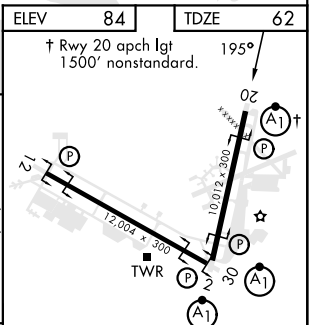

VALPARAISO DESTIN FT WALTON BEACH, FLORIDA

RNAV (GPS) RWY 20

APCH CRS	Rwy ldg	10.012
195°	TDZE	62
	Arprt Elev	84

[USAF] EGLIN AFB DESTIN FORT WALTON BEACH (KVPS)

RNP APCH - GPS	ALSIF-1	MISSED APPROACH: Climb to 3000 direct ELISS and hold.
* When ALS inop increase CAT AB RVR to 55, vis to 1 mile; CAT CDE vis to 1 3/8 miles.		

ATIS ★	APP CON	TOWER	GND CON	CLNC DEL
134.625 273.5	125.1 281.45 271° - 089° 132.1 360.6 090° - 270°	118.2 353.65	121.8 335.8	127.7 377.2

CATEGORY	A	B	C	D	E
LNAV MDA *	540/24	478 (500-1/2)	540/50	478	(500-1)
CIRCLING	600-1	516 (600-1)	680-1 1/2 596 (600-1 1/2)	680-2 596 (600-2)	700-2 1/4 616 (700-2 1/4)

HIRL all rwys

VALPARAISO DESTIN FT WALTON BEACH, FLORIDA

EGLIN AFB DESTIN FORT WALTON BEACH (KVPS)

Amtd 1 16MAY24

30°29'N-86°32'W

RNAV (GPS) RWY 20

SE-3, 26 DEC 2024 to 23 JAN 2025

SE-3, 26 DEC 2024 to 23 JAN 2025