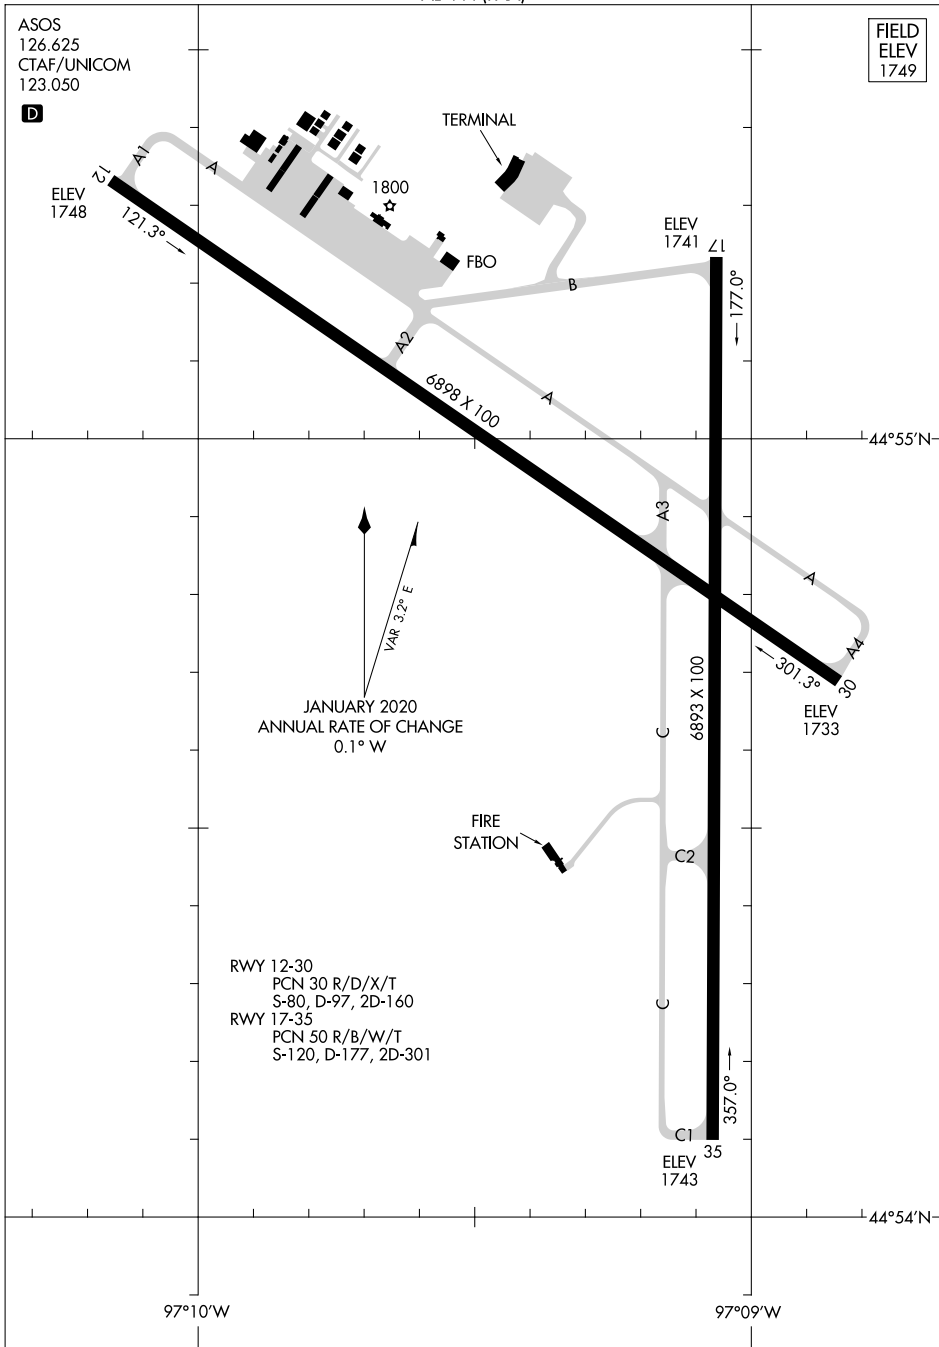

23222

AIRPORT DIAGRAM

AL-444 (FAA)

WATERTOWN RGNL (A/TY)
WATERTOWN, SOUTH DAKOTA

ASOS
126.625
CTAF/UNICOM
123.050

FIELD
ELEV
1749

NC-1, 26 DEC 2024 to 23 JAN 2025

NC-1, 26 DEC 2024 to 23 JAN 2025

AIRPORT DIAGRAM

23222

WATERTOWN, SOUTH DAKOTA
WATERTOWN RGNL (A/TY)