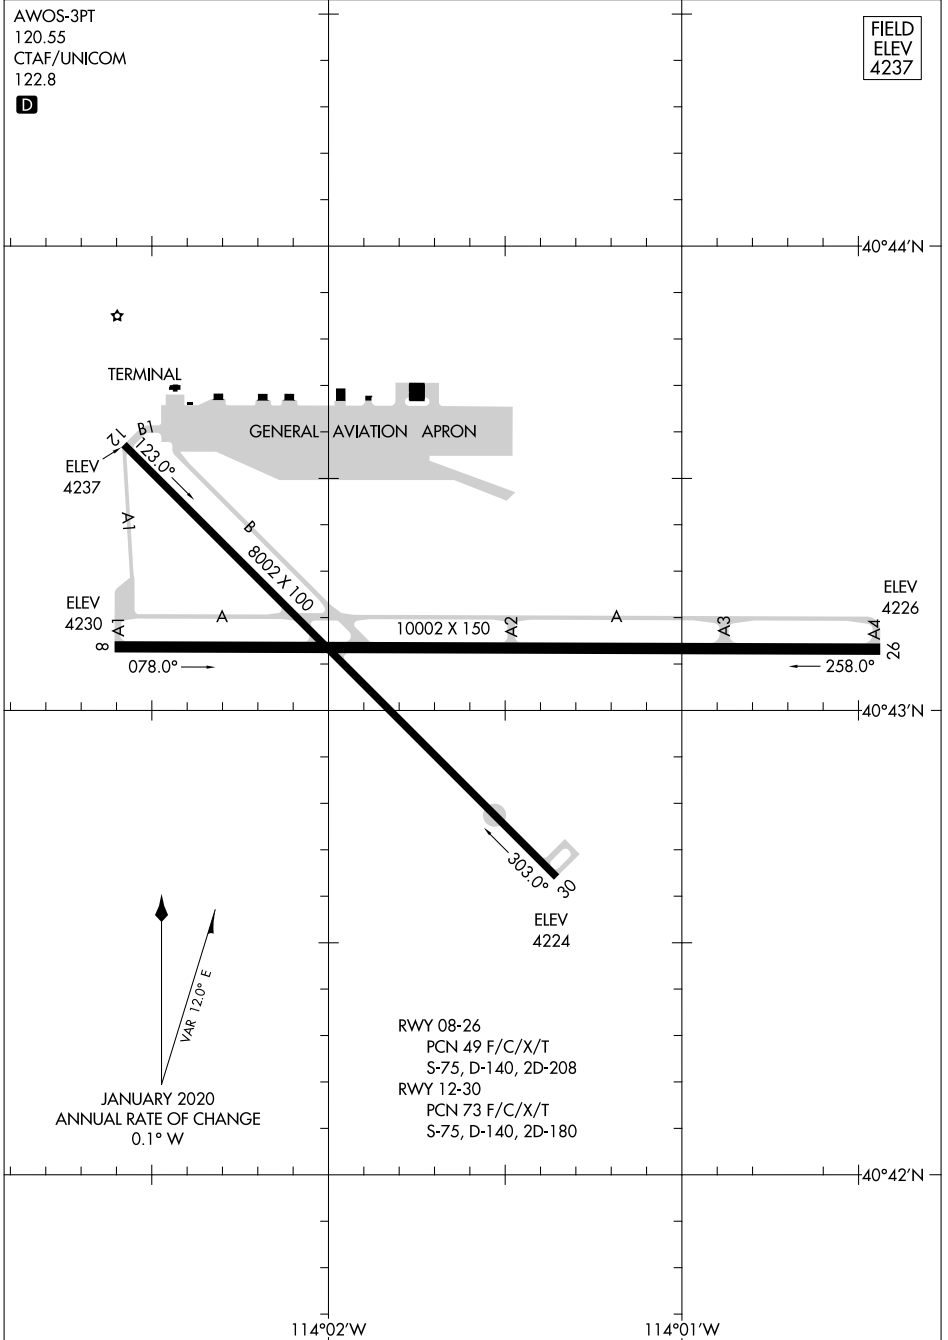

20086

AIRPORT DIAGRAM

AL-445 (FAA)

WENDOVER (ENV)
WENDOVER, UTAH

AWOS-3PT
120.55
CTAF/UNICOM
122.8

FIELD
ELEV
4237

SW-4, 26 DEC 2024 to 23 JAN 2025

SW-4, 26 DEC 2024 to 23 JAN 2025

AIRPORT DIAGRAM

20086

WENDOVER, UTAH
WENDOVER (ENV)