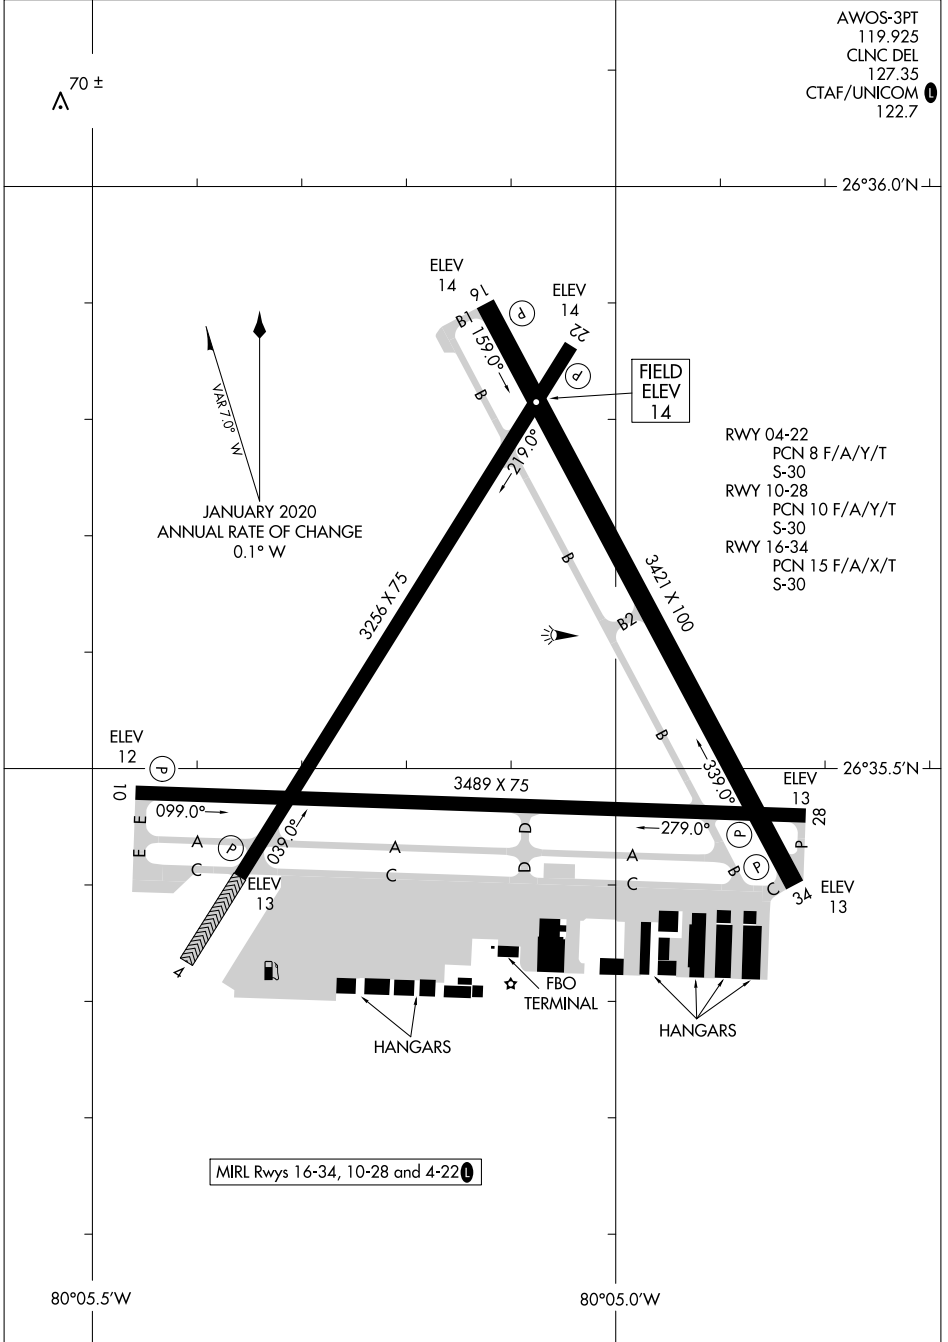

24305

AIRPORT DIAGRAM

AL-448 (FAA)

PALM BEACH COUNTY PARK (L.N.A)
WEST PALM BEACH, FLORIDA

AWOS-3PT
119.925
CLNC DEL
127.35
CTAF/UNICOM **(1)**
122.7

SE-3, 26 DEC 2024 to 23 JAN 2025

SE-3, 26 DEC 2024 to 23 JAN 2025

AIRPORT DIAGRAM
24305

WEST PALM BEACH, FLORIDA
PALM BEACH COUNTY PARK (L.N.A)