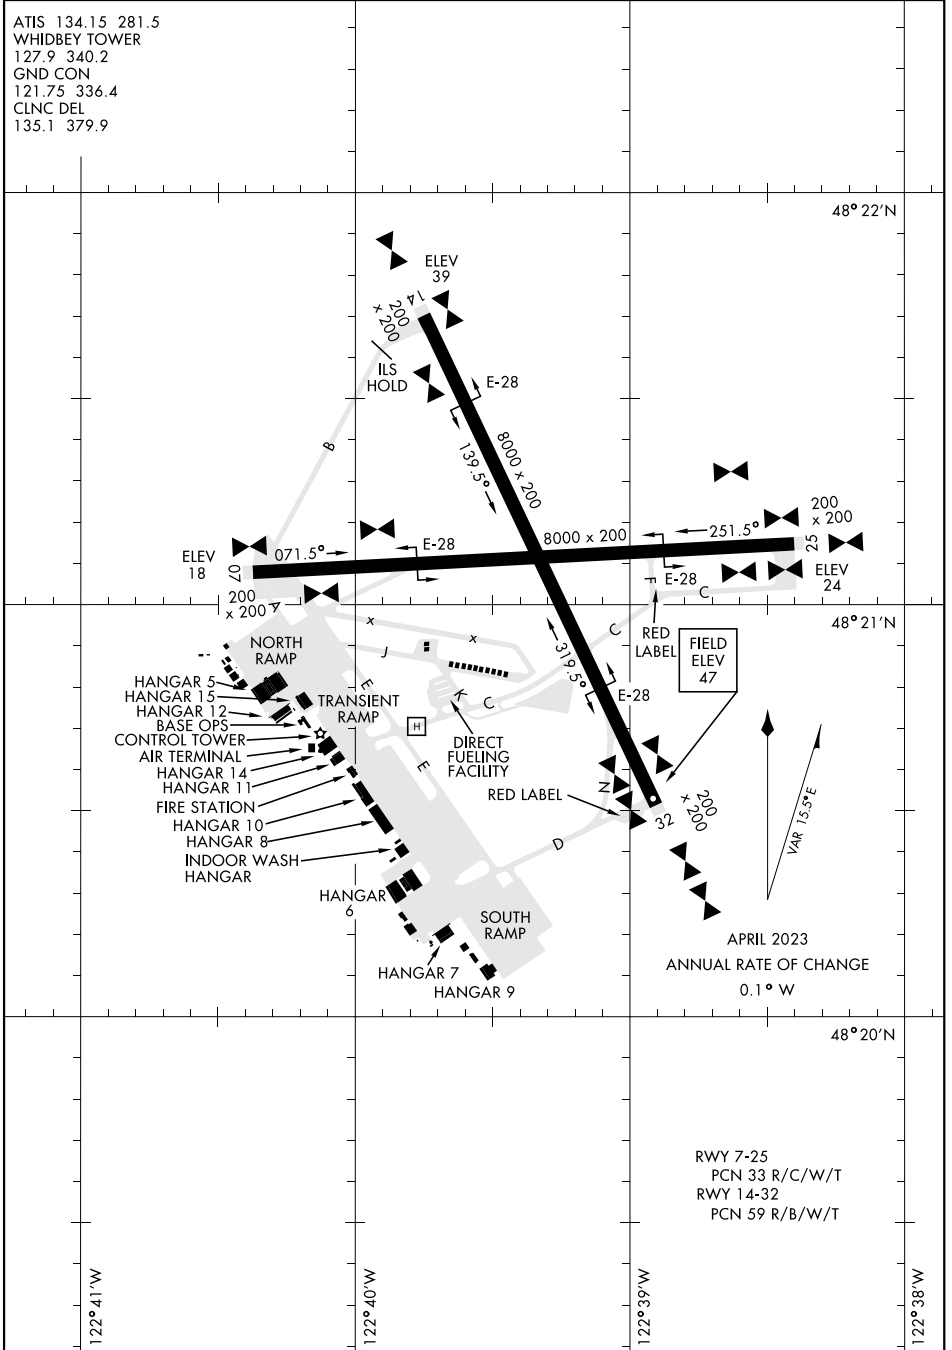

24361

AIRPORT DIAGRAM

WHIDBEY ISLAND NAS (AULT FLD) (KNUW)

OAK HARBOR, WASHINGTON

[USN]

ATIS 134.15 281.5
 WHIDBEY TOWER
 127.9 340.2
 GND CON
 121.75 336.4
 CLNC DEL
 135.1 379.9

NW-1, 26 DEC 2024 to 23 JAN 2025

NW-1, 26 DEC 2024 to 23 JAN 2025

AIRPORT DIAGRAM

OAK HARBOR, WASHINGTON

WHIDBEY ISLAND NAS (AULT FLD) (KNUW)

RWY 7-25
 PCN 33 R/C/W/T
 RWY 14-32
 PCN 59 R/B/W/T

122° 41' W

122° 40' W

122° 39' W

122° 38' W

48° 22' N

48° 21' N

48° 20' N