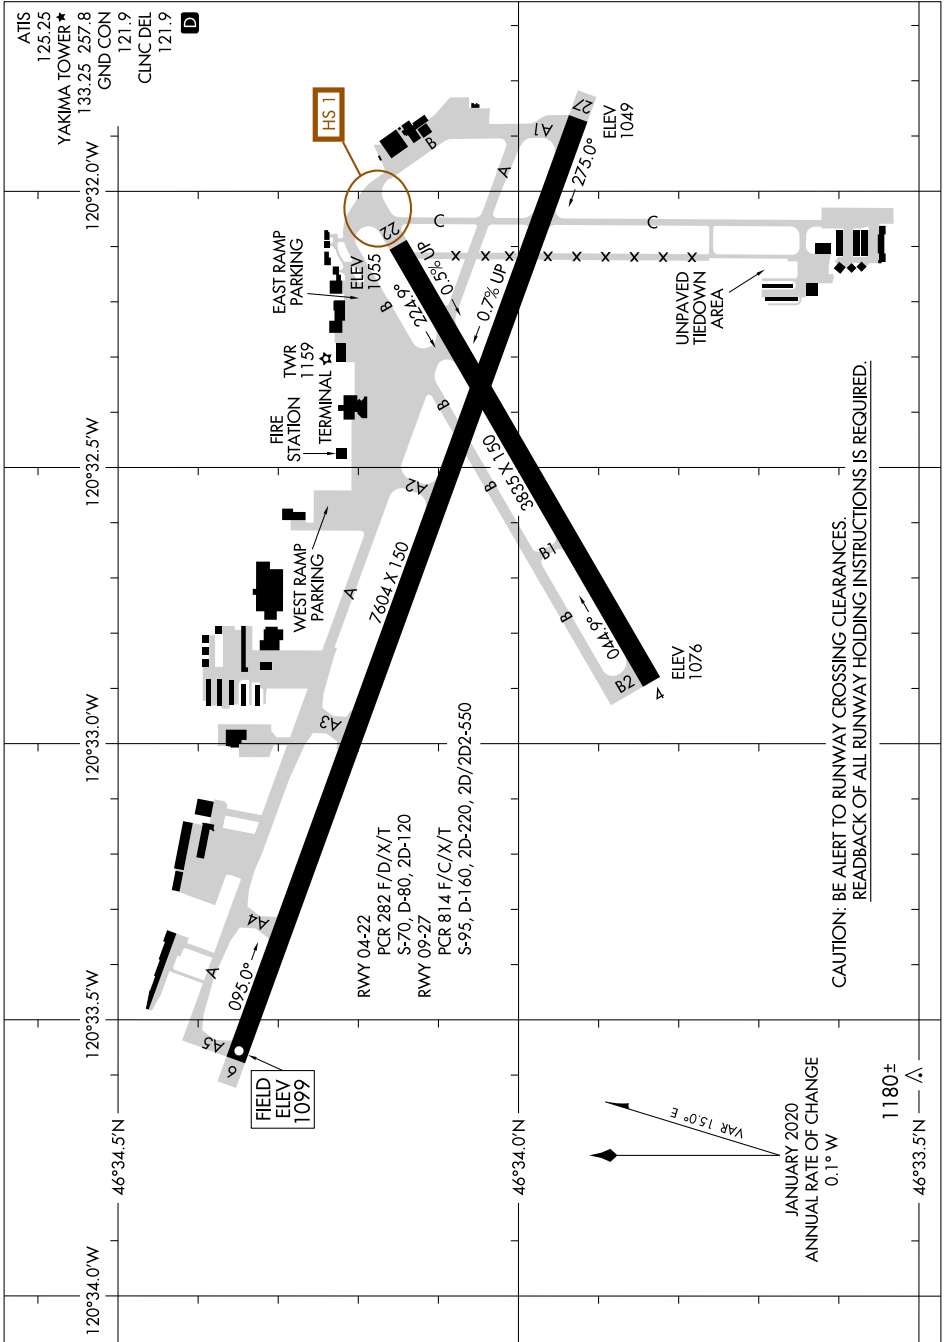

24361

AIRPORT DIAGRAM

YAKIMA AIR TRML/MCALLISTER FLD (YKM)

AL-465 (FAA)

YAKIMA, WASHINGTON

NW-1, 26 DEC 2024 to 23 JAN 2025

NW-1, 26 DEC 2024 to 23 JAN 2025

AIRPORT DIAGRAM

24361

YAKIMA, WASHINGTON

YAKIMA AIR TRML/MCALLISTER FLD (YKM)