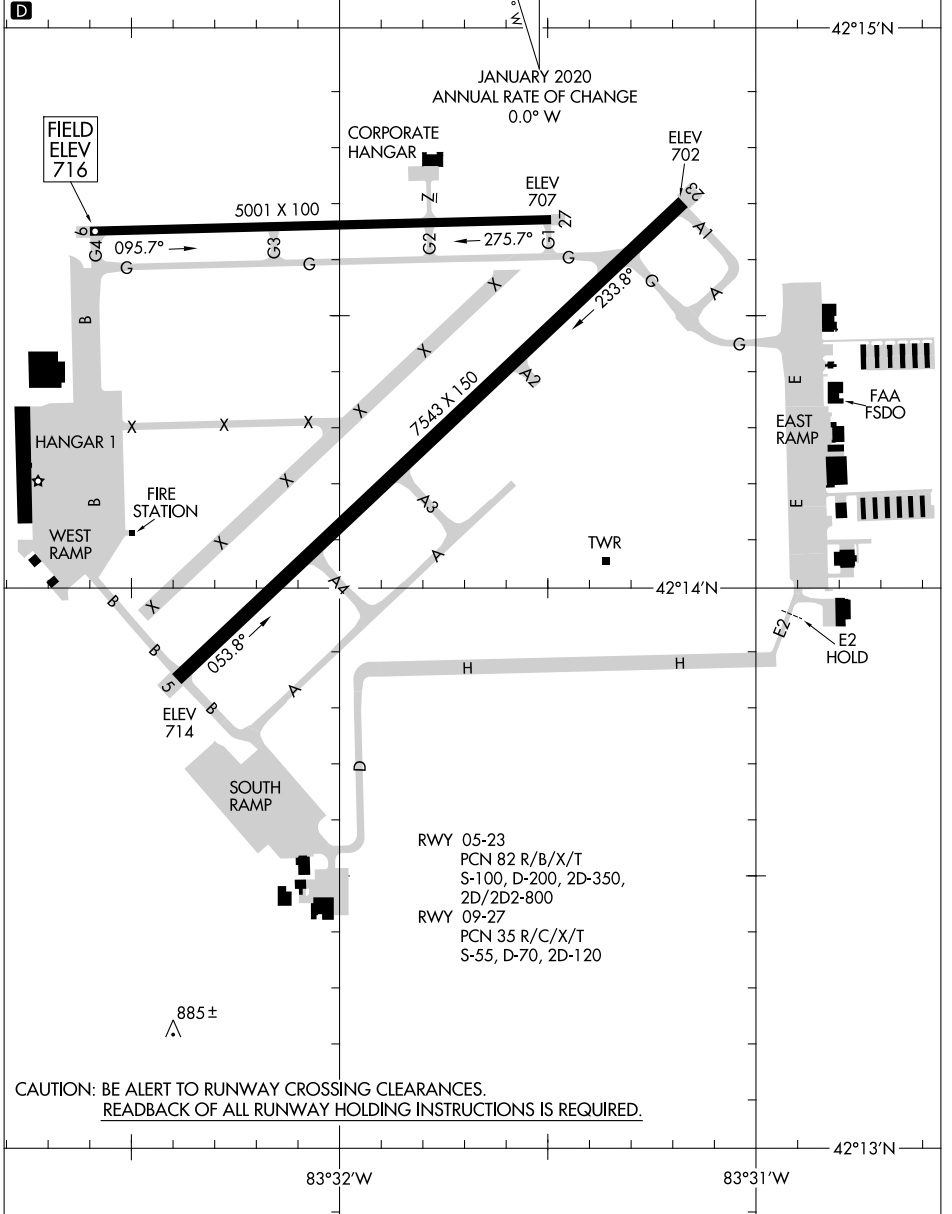

24305

# AIRPORT DIAGRAM

WILLOW RUN (YIP)  
DETROIT, MICHIGAN

ATIS  
127.425  
WILLOW RUN TOWER  
125.275 256.9  
GND CON  
119.975

AL-467 (FAA)

EC-1, 26 DEC 2024 to 23 JAN 2025

EC-1, 26 DEC 2024 to 23 JAN 2025

AIRPORT DIAGRAM  
24305