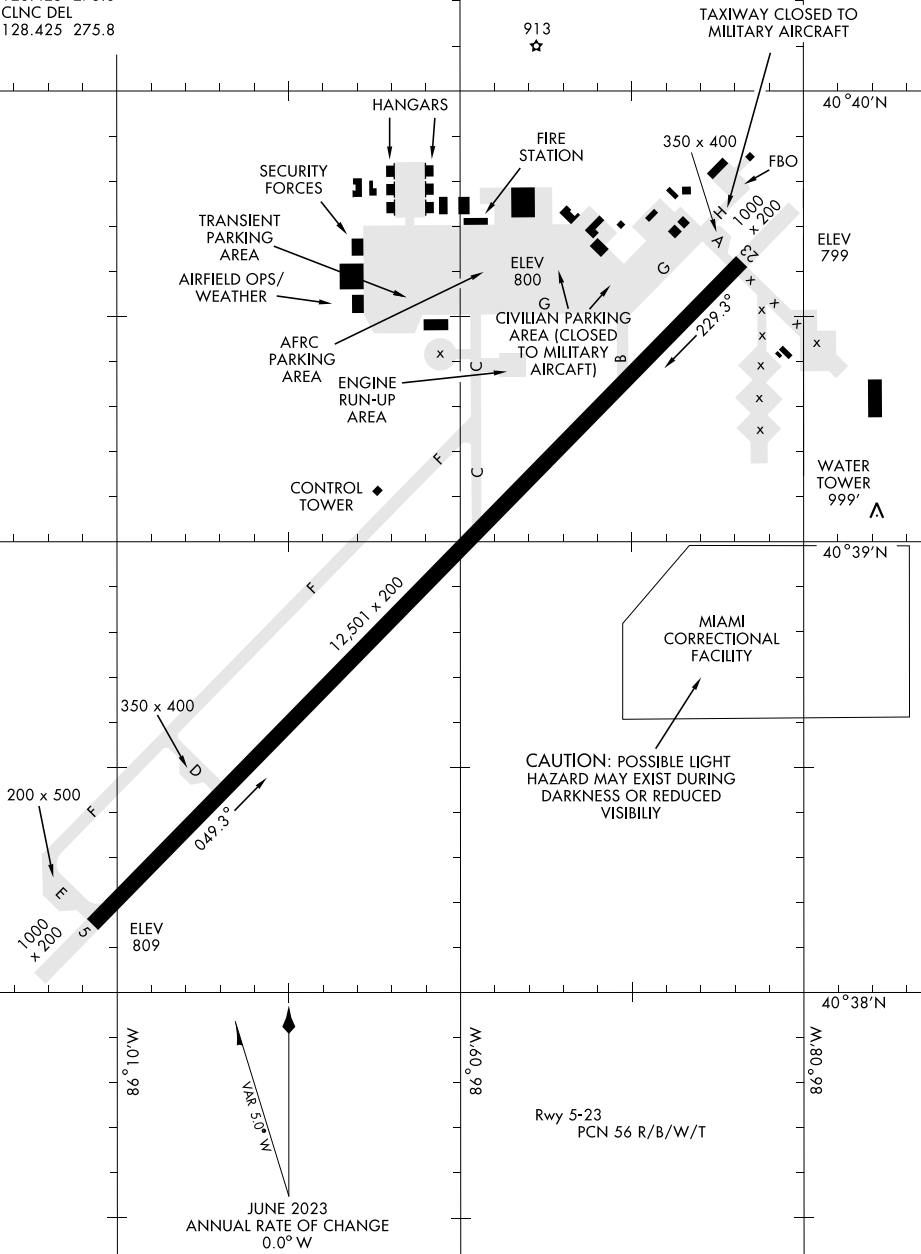

# AIRPORT DIAGRAM

AL-470 [USAF]

GRISSOM ARB (KGUS)

PERU, INDIANA

ATIS 108.45 270.8  
 TOWER ★  
 133.7 290.45  
 GND CON  
 128.425 275.8  
 CLNC DEL  
 128.425 275.8

FIELD  
 ELEV  
 811

EC-2, 26 DEC 2024 to 23 JAN 2025

EC-2, 26 DEC 2024 to 23 JAN 2025

# AIRPORT DIAGRAM

PERU, INDIANA  
GRISSOM ARB (KGUS)