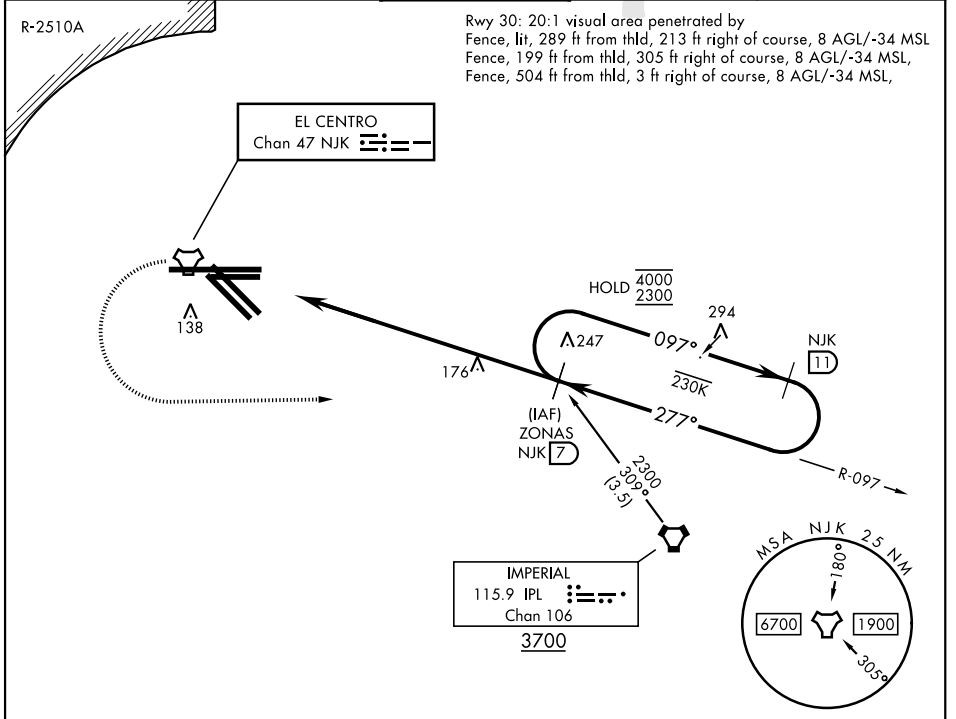

TACAN-A

TACAN NJK Chan 47	APCH CRS 277°	Rwy ldg TDZE N/A Arprt Elev -42	[USN]	EL CENTRO NAF (VRACIU FLD) (KNJK)
----------------------	------------------	--	-------	-----------------------------------

▼ Circling to Rwy 30 NA at night. MISSED APPROACH: Climb to 1000, then climbing left turn to 2300 direct ZONAS and hold.

ATIS ★ 269.275	APP CON/DEP CON 128.55 292.2	TOWER ★ 119.1 360.2	GND CON 121.9 254.35	CLNC DEL 340.2
-------------------	---------------------------------	------------------------	-------------------------	-------------------

ELEV -42			
CAUTION: Do not overfly the US-Mexican border.			
EMERG SAFE ALT 100 NM 17,000			
UNITED STATES / MEXICO			
ZONAS (7) 4 NM Holding pattern			
TACAN WASGA (2)			
5 NM			
CATEGORY	A	B	C
CIRCLING	480-1 522 (600-1)		480-1½ 522 (600-1½)
			520-2 562 (600-2)
HIRL Rwys 8-26, 12-30			

TACAN-A

SW-3, 26 DEC 2024 to 23 JAN 2025

SW-3, 26 DEC 2024 to 23 JAN 2025