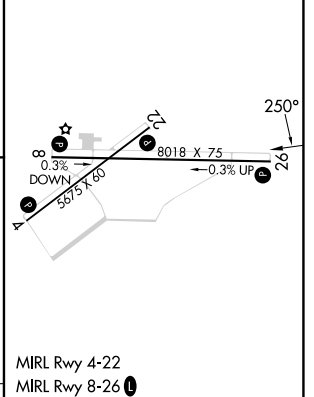

VORTAC DMN 108.6 Chan 23	APP CRS 250°	Rwy Idg TDZE Aprt Elev	N/A N/A 4314
--	------------------------	------------------------------	---

VOR-B
DEMING MUNI (DMN)

⚠ Circling to Rwy 26 NA at night. MISSED APPROACH: Climb to 5800 then climbing right turn to 8000 direct DMN VORTAC and hold. Continue to climb-in-hold to 8000.

ASOS 118.525	ALBUQUERQUE CENTER 128.2 285.5	UNICOM 122.8 (CTAF) 📻
------------------------	--	--

SW-1, 26 DEC 2024 to 23 JAN 2025

SW-1, 26 DEC 2024 to 23 JAN 2025

ELEV 4314

CATEGORY	A	B	C	D	FAF to MAP 5 NM					
CIRCLING	4820-1 506 (600-1)	4940-1 626 (700-1)	5020-2 706 (800-2)	5020-2¼ 706 (800-2¼)	Knots	60	90	120	150	180
					Min:Sec	5:00	3:20	2:30	2:00	1:40