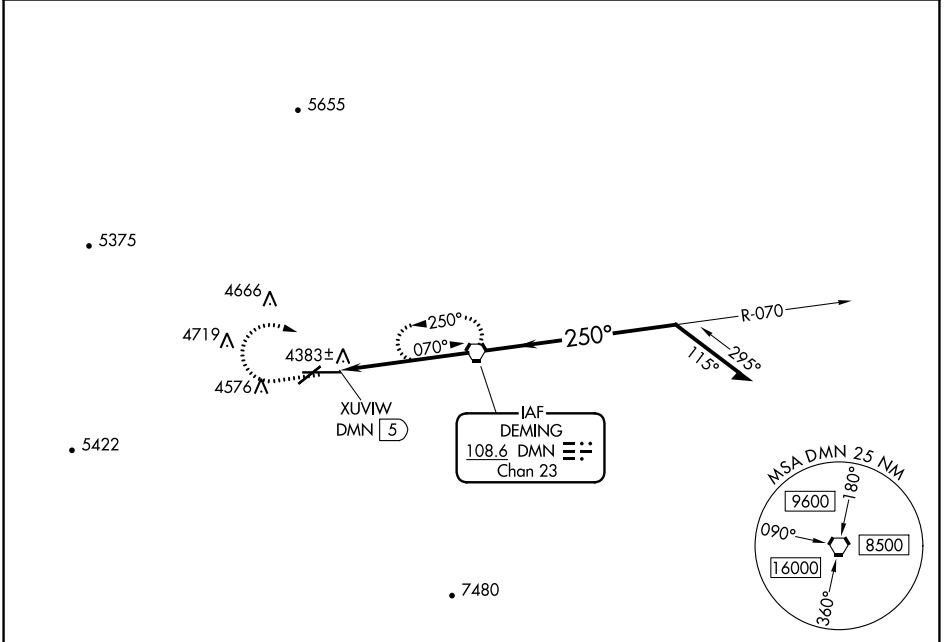

VORTAC DMN 108.6 Chan 23	APP CRS 250°	Rwy Idg TDZE Aprt Elev	N/A N/A 4314
--	------------------------	------------------------------	---

VOR-B
DEMING MUNI (DMN)

⚠ Circling to Rwy 26 NA at night. MISSED APPROACH: Climb to 5800 then climbing right turn to 8000 direct DMN VORTAC and hold. Continue to climb-in-hold to 8000.

ASOS 118.525	ALBUQUERQUE CENTER 128.2 285.5	UNICOM 122.8 (CTAF) 📻
------------------------	--	--

SW-1, 26 DEC 2024 to 23 JAN 2025

SW-1, 26 DEC 2024 to 23 JAN 2025

ELEV 4314

CATEGORY	A	B	C	D	FAF to MAP 5 NM					
CIRCLING	4820-1 506 (600-1)	4940-1 626 (700-1)	5020-2 706 (800-2)	5020-2¼ 706 (800-2¼)	Knots	60	90	120	150	180
					Min:Sec	5:00	3:20	2:30	2:00	1:40