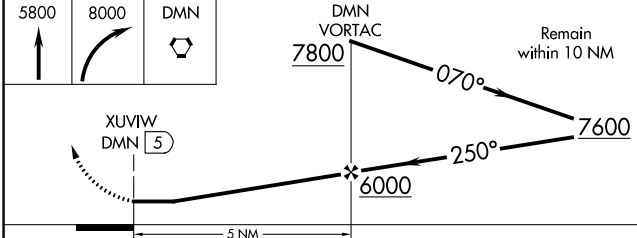

VORTAC DMN 108.6 Chan 23	APP CRS 250°	Rwy Idg TDZE Aprt Elev	N/A N/A 4314
--	------------------------	------------------------------	---

VOR-B
DEMING MUNI (DMN)

⚠ Circling to Rwy 26 NA at night. MISSED APPROACH: Climb to 5800 then climbing right turn to 8000 direct DMN VORTAC and hold. Continue to climb-in-hold to 8000.

ASOS 118.525	ALBUQUERQUE CENTER 128.2 285.5	UNICOM 122.8 (CTAF) 📻
------------------------	--	--

SW-1, 26 DEC 2024 to 23 JAN 2025

SW-1, 26 DEC 2024 to 23 JAN 2025

ELEV 4314

CATEGORY	A	B	C	D	FAF to MAP 5 NM					
CIRCLING	4820-1 506 (600-1)	4940-1 626 (700-1)	5020-2 706 (800-2)	5020-2¼ 706 (800-2¼)	Knots	60	90	120	150	180
					Min:Sec	5:00	3:20	2:30	2:00	1:40