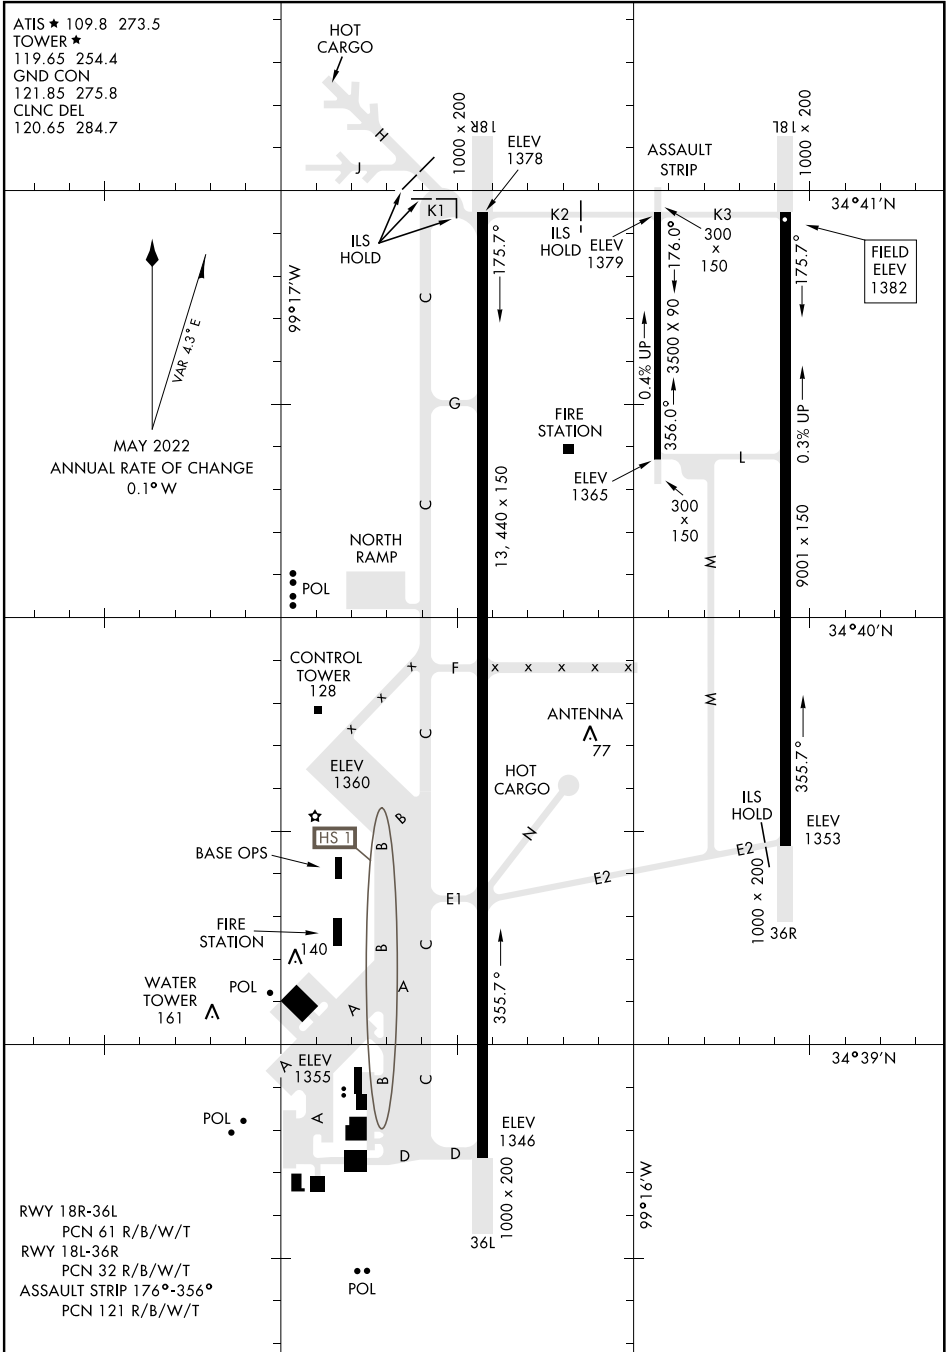

AIRPORT DIAGRAM

AL-482 [USAF]

ALTUS AFB (KLTS)

ALTUS, OKLAHOMA

ATIS ★ 109.8 273.5
 TOWER ★
 119.65 254.4
 GND CON
 121.85 275.8
 CLNC DEL
 120.65 284.7

MAY 2022
 ANNUAL RATE OF CHANGE
 0.1° W

SC-1, 26 DEC 2024 to 23 JAN 2025

SC-1, 26 DEC 2024 to 23 JAN 2025

AIRPORT DIAGRAM

ALTUS, OKLAHOMA

ALTUS AFB (KLTS)