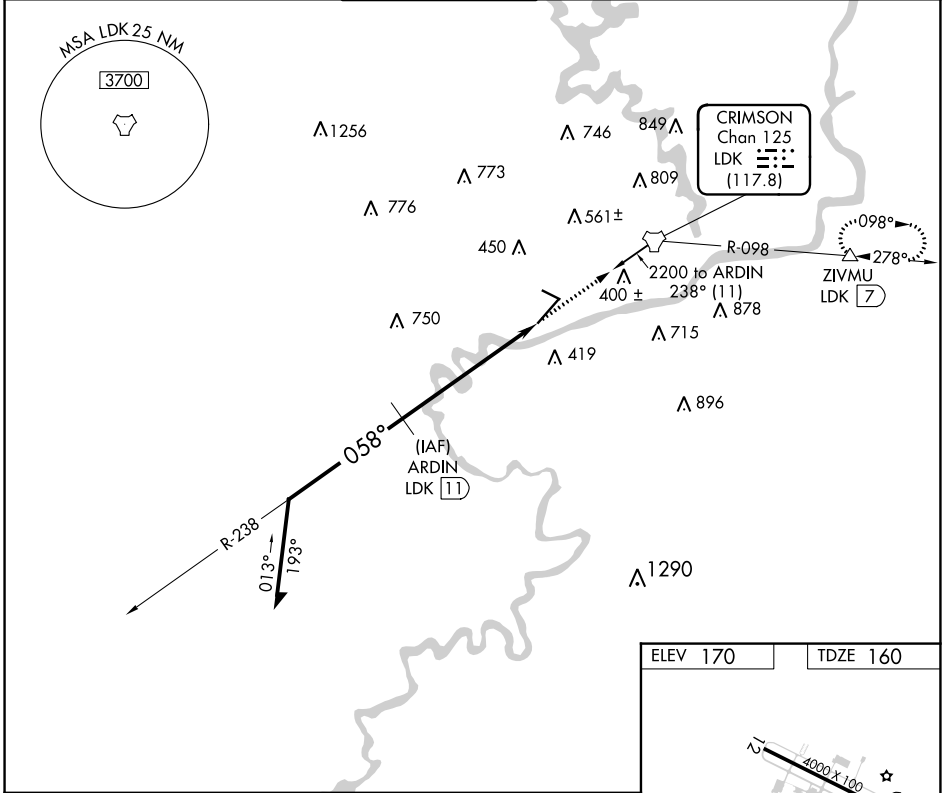

TACAN LDK Chan 125 (117.8)	APP CRS 058°	Rwy ldg 6498 TDZE 160 Apt Elev 170
--------------------------------------	---------------------	---

TACAN RWY 4

TUSCALOOSA NTL (TCL)

	Circling Rwy 12, 30 NA at night. Inop table does not apply.		MISSED APPROACH: Climb to 2300 direct LDK TACAN and LDK TACAN R-098 to ZIVMU/LDK 7 DME and hold.

ASOS 132.825	BIRMINGHAM APP CON 120.15 269.25	TUSCALOOSA TOWER ★ 126.3 (CTAF) 0 256.7	GND CON 121.8 257.95	CLNC DEL 120.775	UNICOM 122.95
------------------------	--	--	--------------------------------	----------------------------	-------------------------

CATEGORY	A	B	C	D
S-4	840-1	680 (700-1)	840-1 $\frac{7}{8}$	680 (700-1 $\frac{7}{8}$)
CIRCLING	840-1	670 (700-1)	960-2 $\frac{1}{4}$ 790 (800-2 $\frac{1}{4}$)	960-2 $\frac{1}{2}$ 790 (800-2 $\frac{1}{2}$)

SE-4, 26 DEC 2024 to 23 JAN 2025

SE-4, 26 DEC 2024 to 23 JAN 2025

MIRL Rwy 12-30
HIRL Rwy 4-22