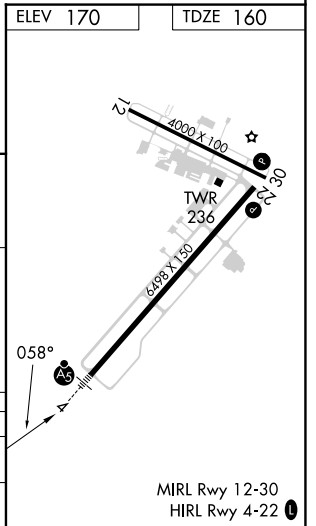

TACAN LDK Chan 125 (117.8)	APP CRS 058°	Rwy ldg 6498 TDZE 160 Apt Elev 170
--------------------------------------	---------------------	---

TACAN RWY 4

TUSCALOOSA NTL (TCL)

	Circling Rwy 12, 30 NA at night. Inop table does not apply.		MISSED APPROACH: Climb to 2300 direct LDK TACAN and LDK TACAN R-098 to ZIVMU/LDK 7 DME and hold.

ASOS 132.825	BIRMINGHAM APP CON 120.15 269.25	TUSCALOOSA TOWER ★ 126.3 (CTAF) 0 256.7	GND CON 121.8 257.95	CLNC DEL 120.775	UNICOM 122.95
------------------------	--	--	--------------------------------	----------------------------	-------------------------

CATEGORY	A	B	C	D
S-4	840-1	680 (700-1)	840-1 $\frac{7}{8}$	680 (700-1 $\frac{7}{8}$)
CIRCLING	840-1	670 (700-1)	960-2 $\frac{1}{4}$ 790 (800-2 $\frac{1}{4}$)	960-2 $\frac{1}{2}$ 790 (800-2 $\frac{1}{2}$)

SE-4, 26 DEC 2024 to 23 JAN 2025

SE-4, 26 DEC 2024 to 23 JAN 2025

MIRL Rwy 12-30
HIRL Rwy 4-22