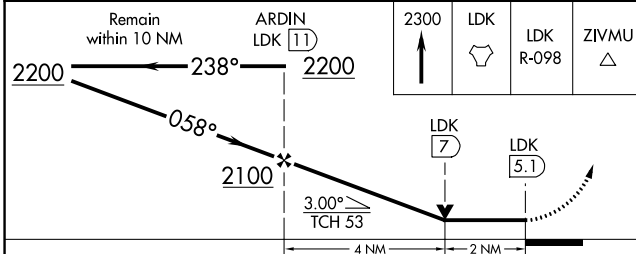

TACAN LDK Chan 125 (117.8)	APP CRS 058°	Rwy ldg 6498 TDZE 160 Apt Elev 170
--------------------------------------	---------------------	---

TACAN RWY 4

TUSCALOOSA NTL (TCL)

	Circling Rwy 12, 30 NA at night. Inop table does not apply.		MISSED APPROACH: Climb to 2300 direct LDK TACAN and LDK TACAN R-098 to ZIVMU/LDK 7 DME and hold.

CATEGORY	A	B	C	D
S-4	840-1	680 (700-1)	840-1 $\frac{7}{8}$	680 (700-1 $\frac{7}{8}$)
CIRCLING	840-1	670 (700-1)	960-2 $\frac{1}{4}$ 790 (800-2 $\frac{1}{4}$)	960-2 $\frac{1}{2}$ 790 (800-2 $\frac{1}{2}$)