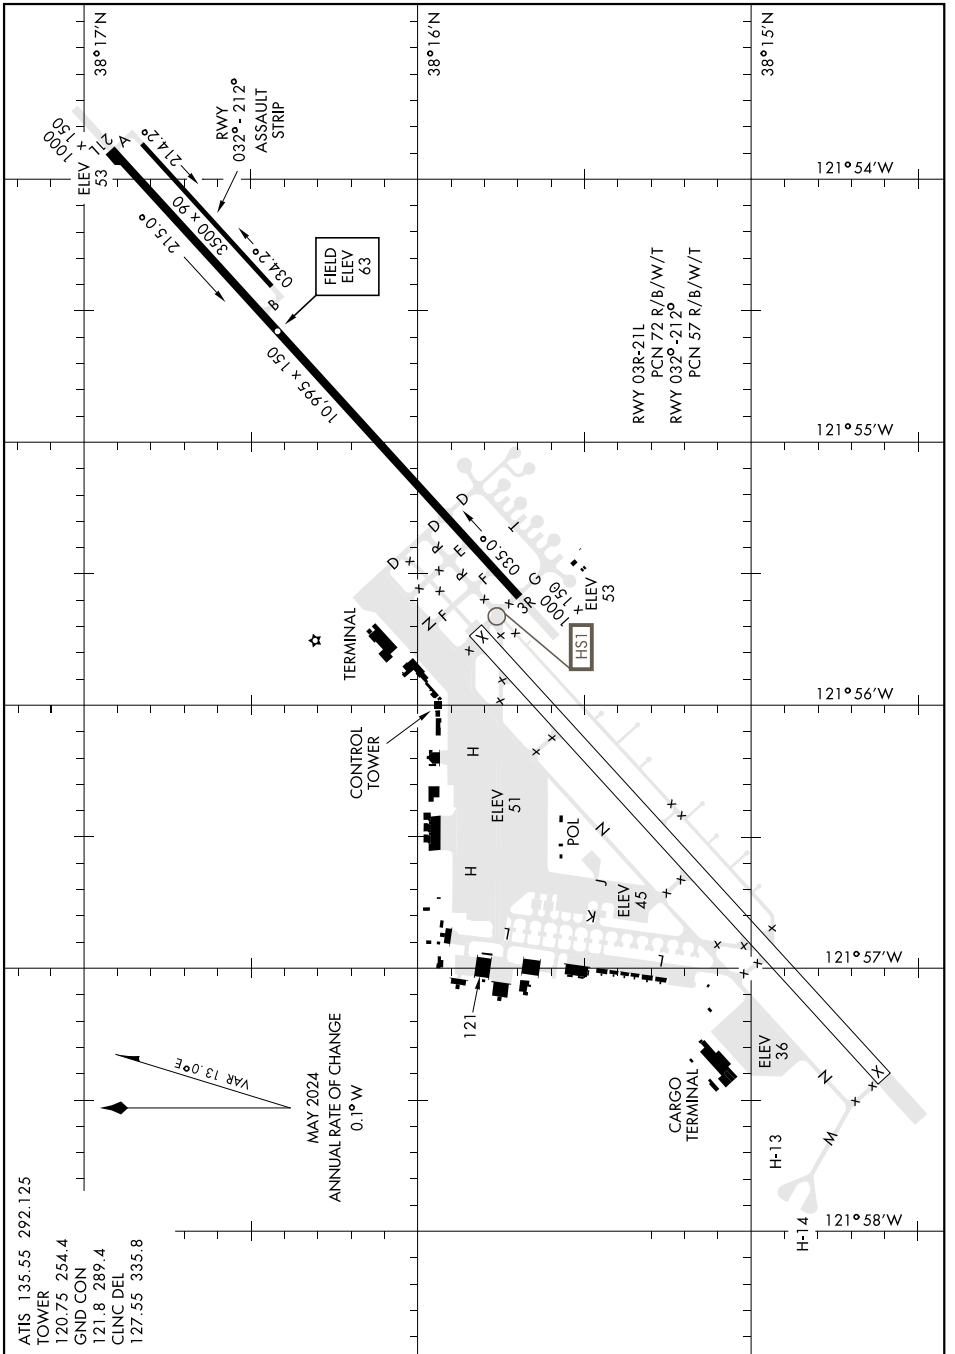

AIRPORT DIAGRAM

[USAF]

TRAVIS AFB (KSUU)

FAIRFIELD, CALIFORNIA

SW-2, 26 DEC 2024 to 23 JAN 2025

SW-2, 26 DEC 2024 to 23 JAN 2025

AIRPORT DIAGRAM

FAIRFIELD, CALIFORNIA

TRAVIS AFB (KSUU)