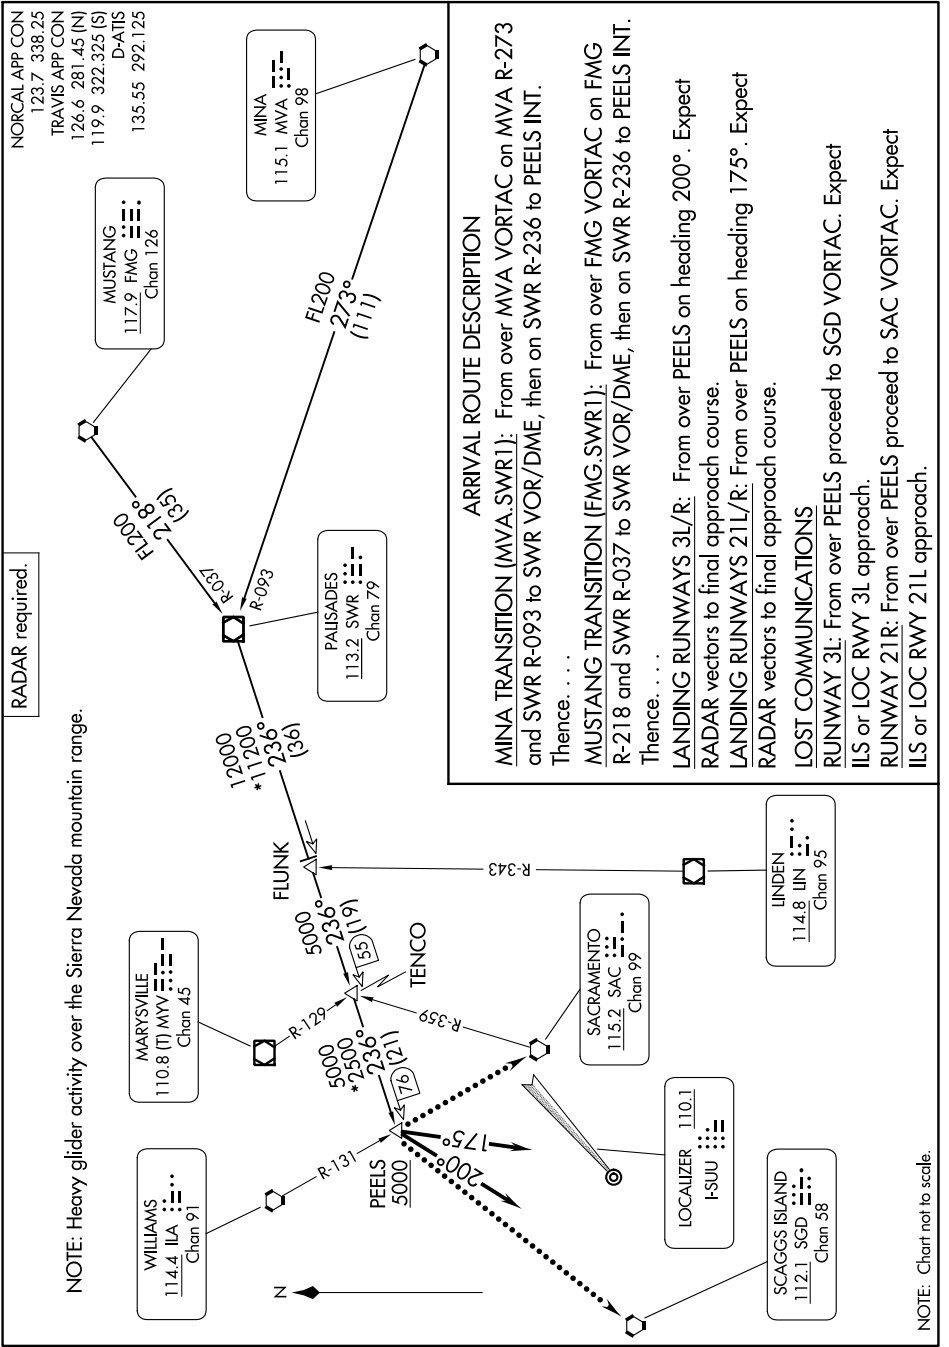

PALISADES ONE ARRIVAL

SW-2, 26 DEC 2024 to 23 JAN 2025

SW-2, 26 DEC 2024 to 23 JAN 2025