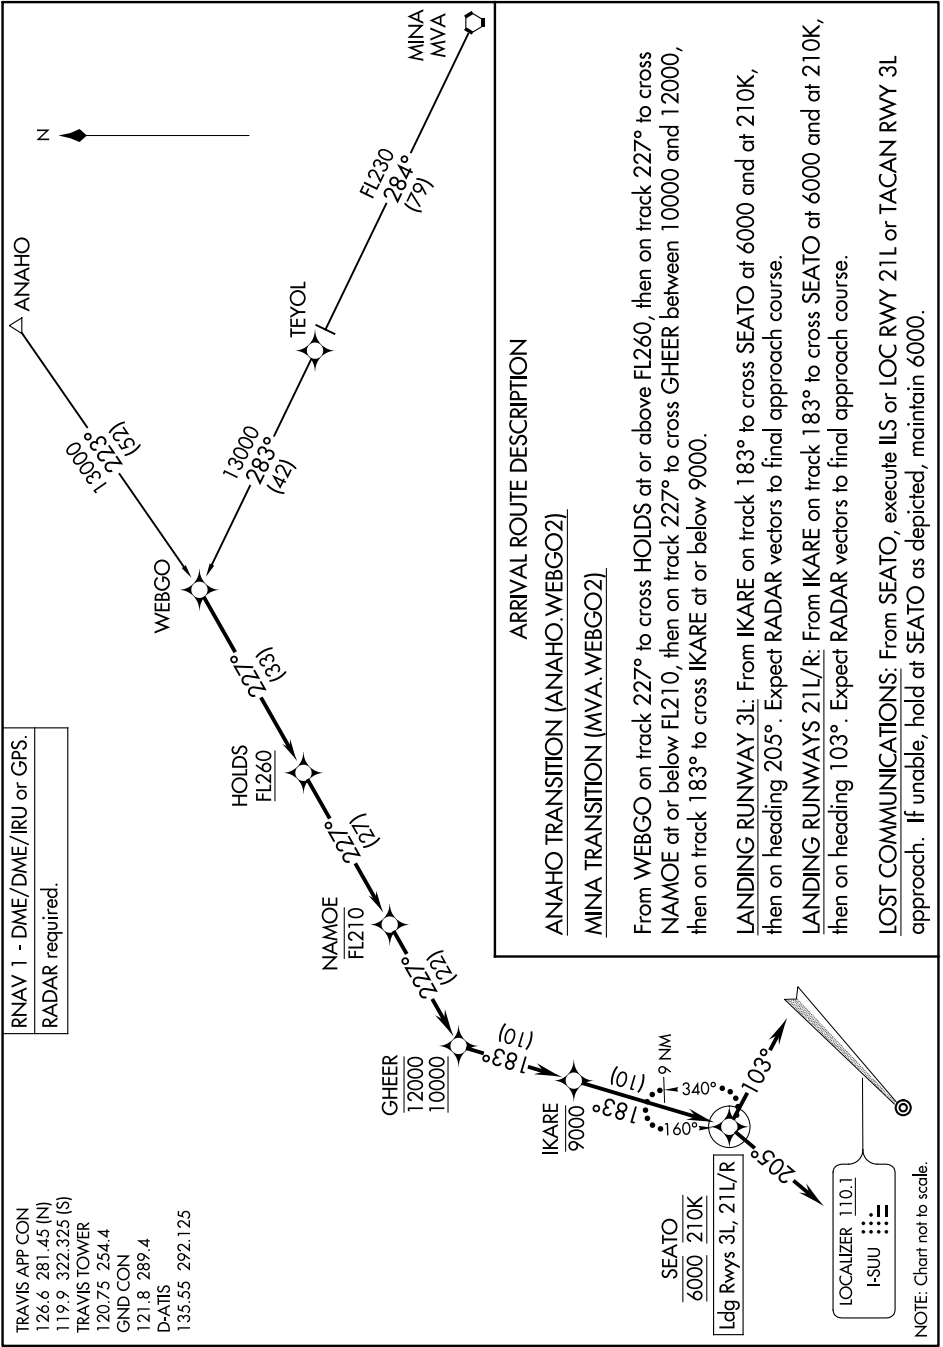

WEBGO TWO ARRIVAL (RNAV)

AL-488 (FAA)

TRAVIS AFB (KSUU)
FAIRFIELD, CALIFORNIA

SW-2, 26 DEC 2024 to 23 JAN 2025

RNAV 1 - DME/DME/IRU or GPS.
RADAR required.

TRAVIS APP CON
126.6 281.45 (N)
119.9 322.325 (S)
TRAVIS TOWER
120.75 254.4
GND CON
121.8 289.4
D-ATIS
135.55 292.125

WEBGO TWO ARRIVAL (RNAV)

FAIRFIELD, CALIFORNIA
TRAVIS AFB (KSUU)

SW-2, 26 DEC 2024 to 23 JAN 2025

NOTE: Chart not to scale.