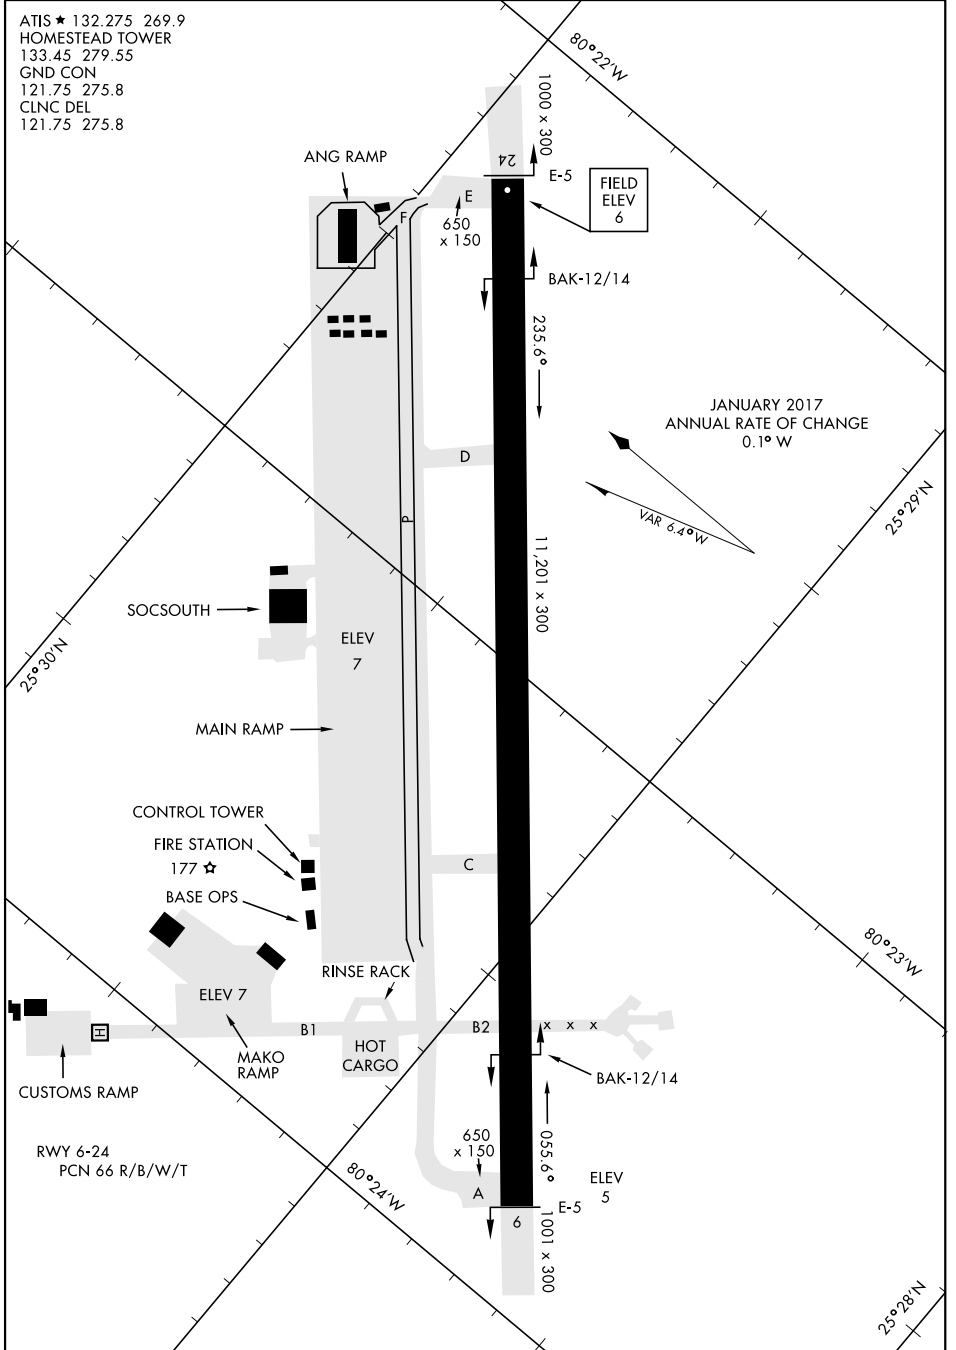

AIRPORT DIAGRAM

ATIS ★ 132.275 269.9
 HOMESTEAD TOWER
 133.45 279.55
 GND CON
 121.75 275.8
 CLNC DEL
 121.75 275.8

[USAF]

SE-3, 26 DEC 2024 to 23 JAN 2025

SE-3, 26 DEC 2024 to 23 JAN 2025

AIRPORT DIAGRAM