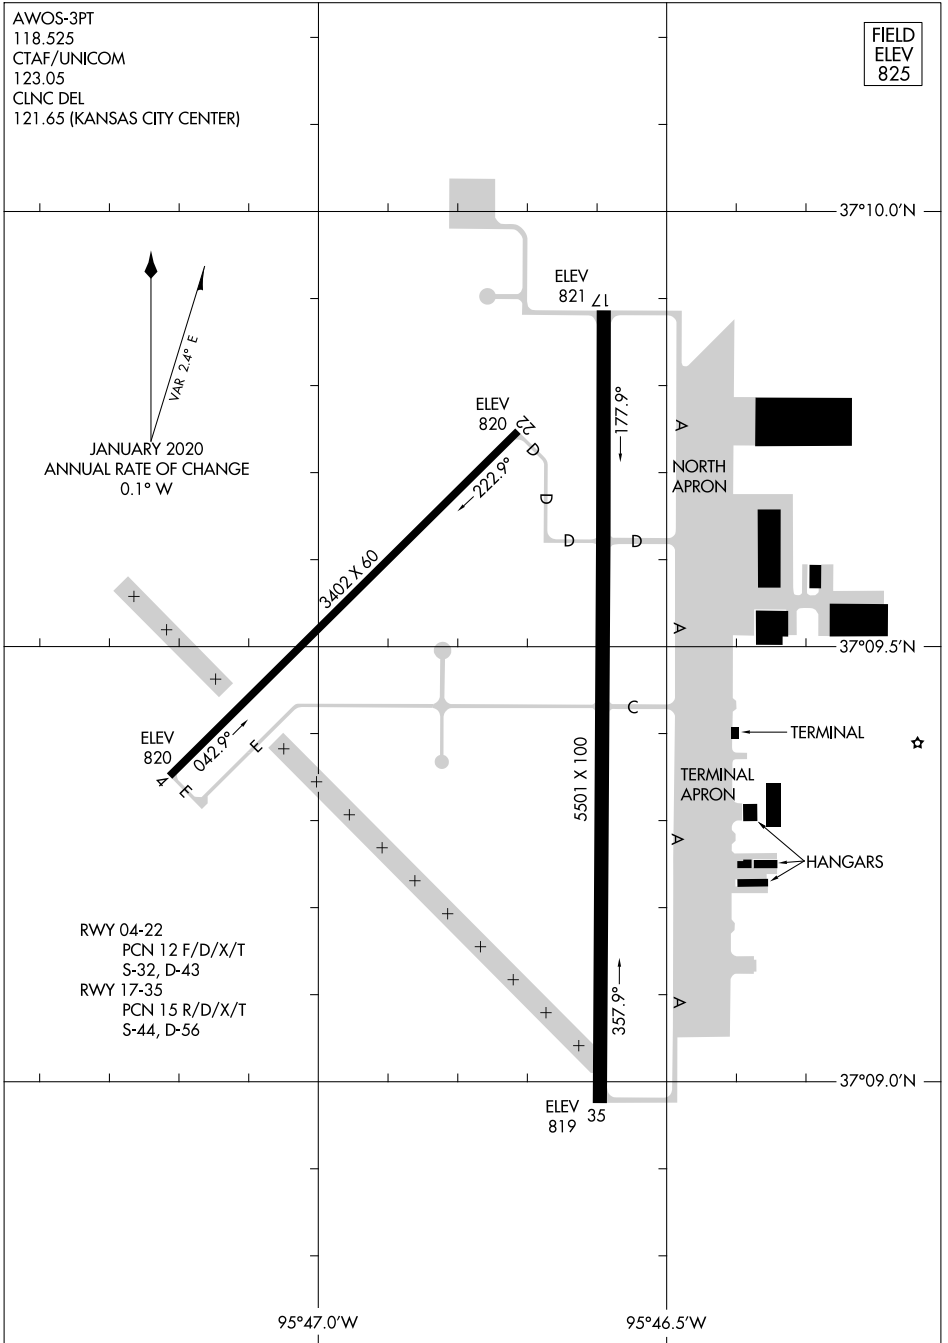

22251

AIRPORT DIAGRAM

AL-495 (FAA)

INDEPENDENCE MUNI (IDP)
INDEPENDENCE, KANSAS

AWOS-3PT
118.525
CTAF/UNICOM
123.05
CLNC DEL
121.65 (KANSAS CITY CENTER)

FIELD
ELEV
825

NC-2, 26 DEC 2024 to 23 JAN 2025

NC-2, 26 DEC 2024 to 23 JAN 2025

AIRPORT DIAGRAM
22251

INDEPENDENCE, KANSAS
INDEPENDENCE MUNI (IDP)