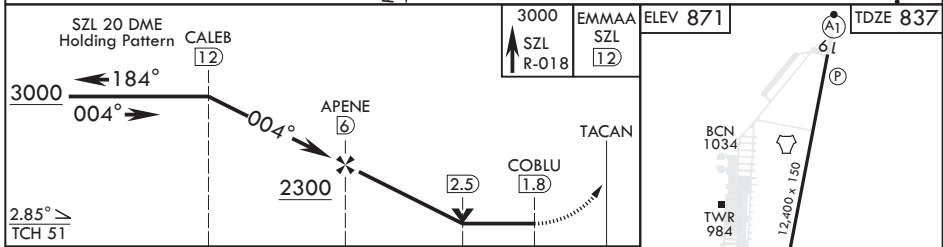

CATEGORY	A	B	C	D	E
S-1*	1260/24 423 (400-½)		1260/40 423 (400-¾)		
CIRCLING**	1300-1 429 (500-1)	1340-1 469 (500-1)	1340-1½ 469 (500-1½)	1460-2 589 (600-2)