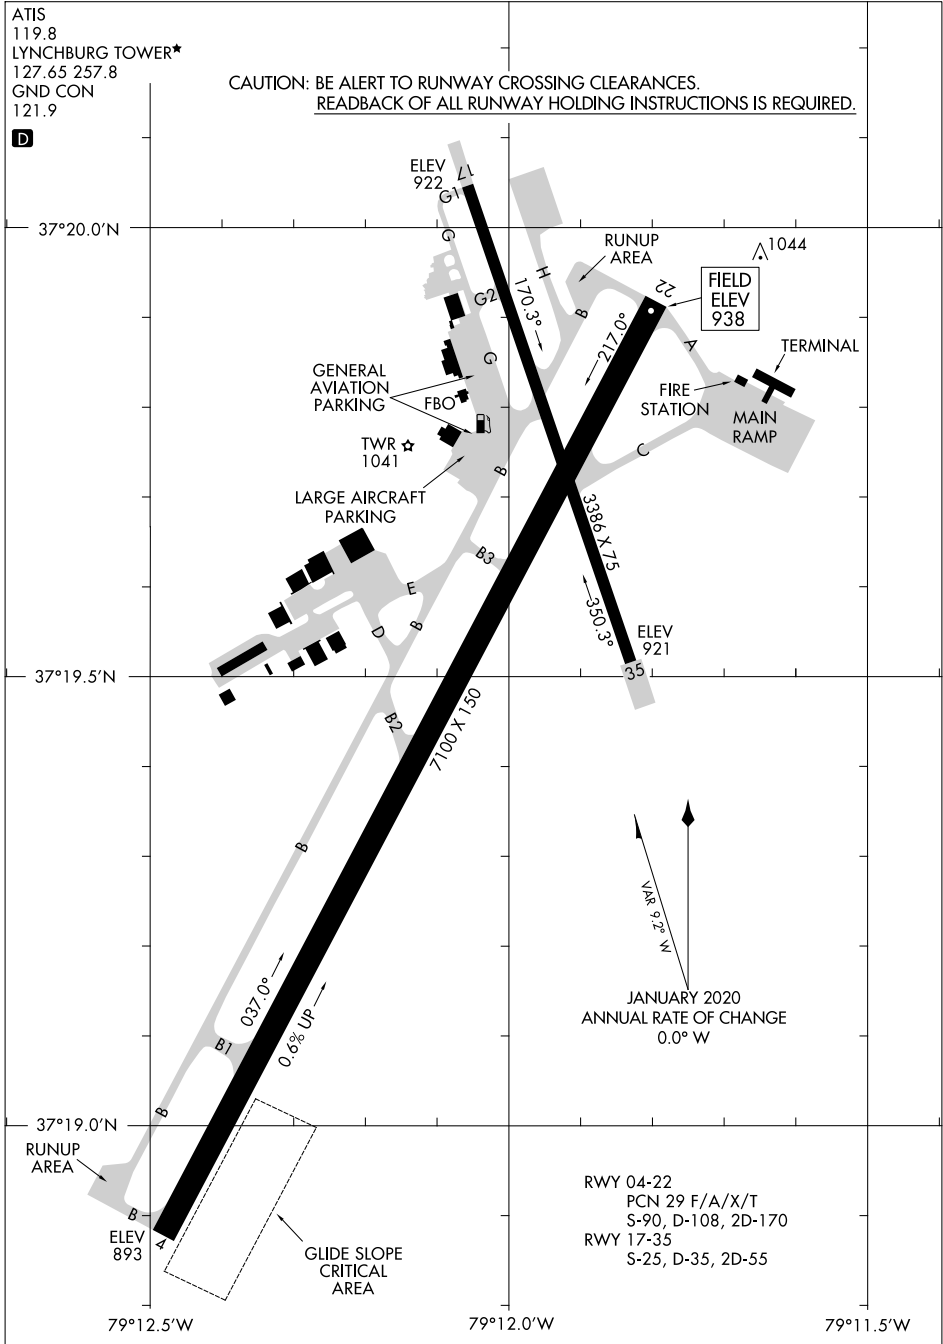

24137

# AIRPORT DIAGRAM

LYNCHBURG RGNL/PRESTON GLENN FLD (LYH)  
AL-499 (FAA)  
LYNCHBURG, VIRGINIA

ATIS  
119.8  
LYNCHBURG TOWER\*  
127.65 257.8  
GND CON  
121.9

CAUTION: BE ALERT TO RUNWAY CROSSING CLEARANCES.  
READBCK OF ALL RUNWAY HOLDING INSTRUCTIONS IS REQUIRED.

D

NE-3, 26 DEC 2024 to 23 JAN 2025

NE-3, 26 DEC 2024 to 23 JAN 2025