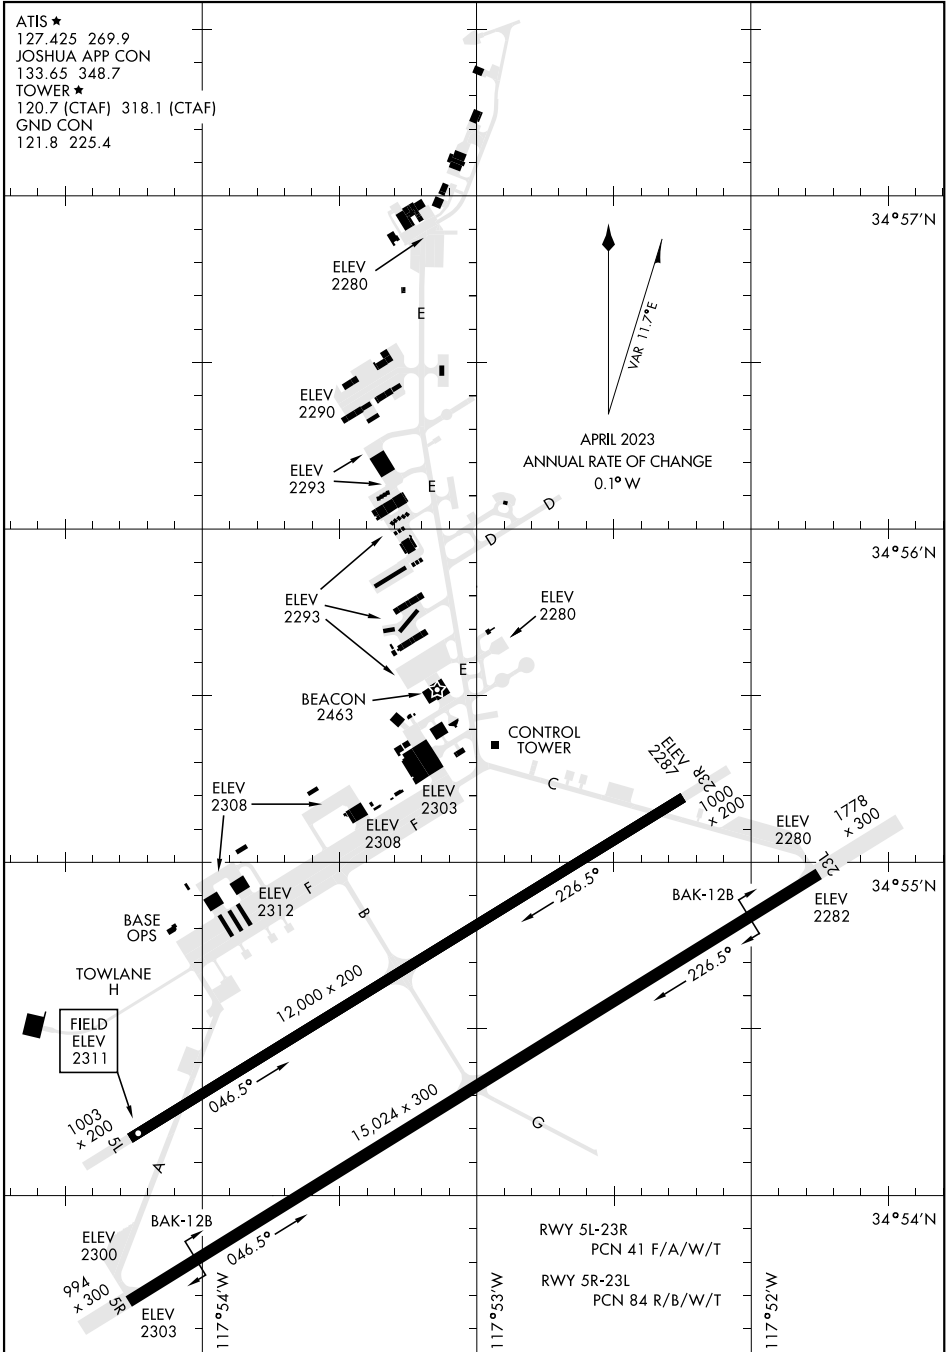

AIRPORT DIAGRAM

[USAF]

EDWARDS, CALIFORNIA

ATIS ★
 127.425 269.9
 JOSHUA APP CON
 133.65 348.7
 TOWER ★
 120.7 (CTAF) 318.1 (CTAF)
 GND CON
 121.8 225.4

SW-3, 26 DEC 2024 to 23 JAN 2025

SW-3, 26 DEC 2024 to 23 JAN 2025

AIRPORT DIAGRAM

EDWARDS, CALIFORNIA

EDWARDS AFB (KEDW)