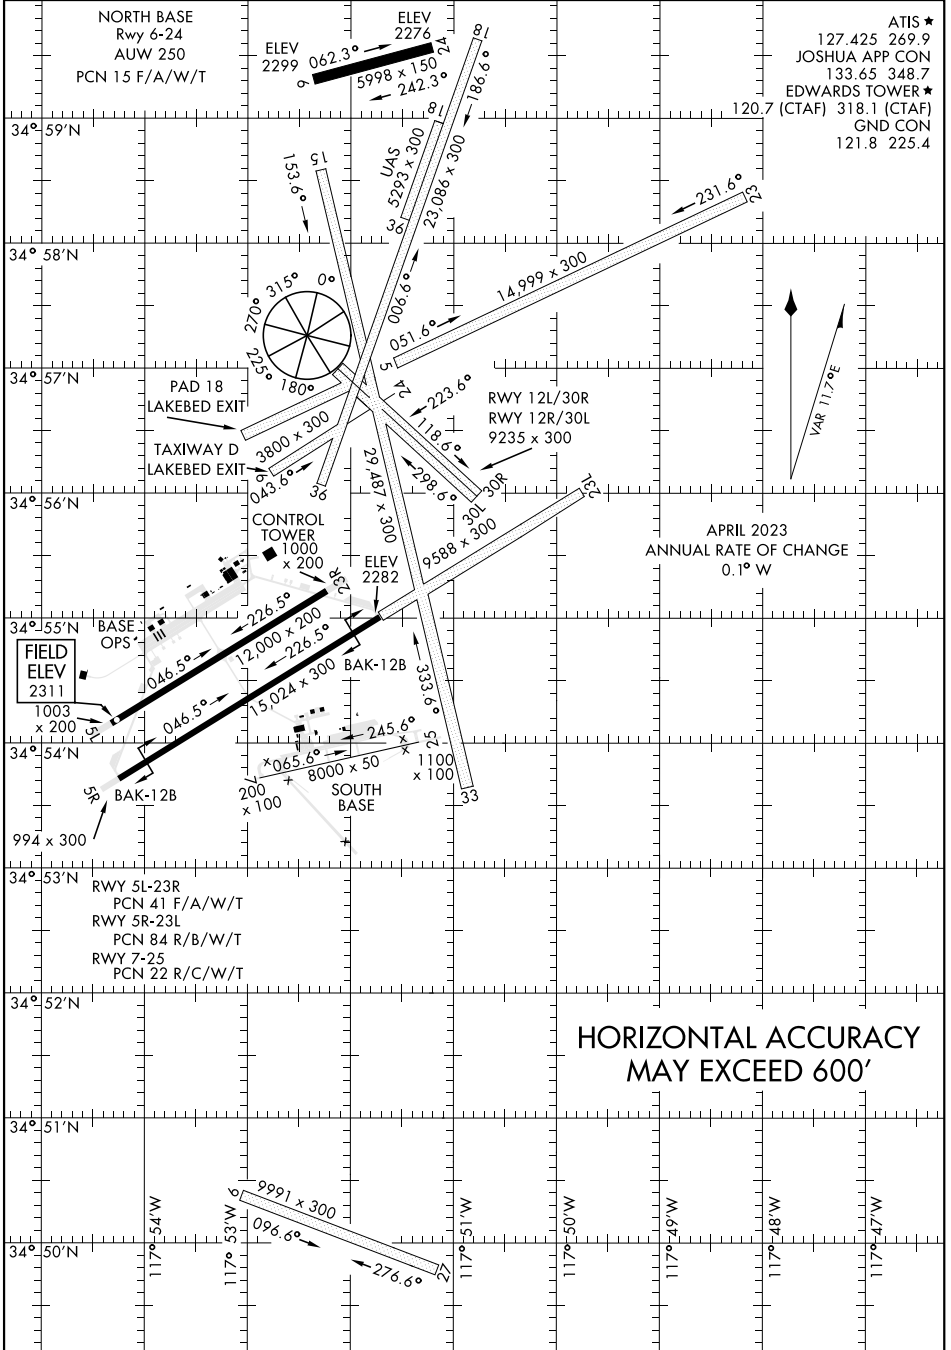

# AIRPORT DIAGRAM

EDWARDS/ROGERS LAKEBED (KEDW)

[USAF]

EDWARDS, CALIFORNIA

SW-3, 26 DEC 2024 to 23 JAN 2025

SW-3, 26 DEC 2024 to 23 JAN 2025

# AIRPORT DIAGRAM

EDWARDS, CALIFORNIA  
EDWARDS/ROGERS LAKEBED (KEDW)