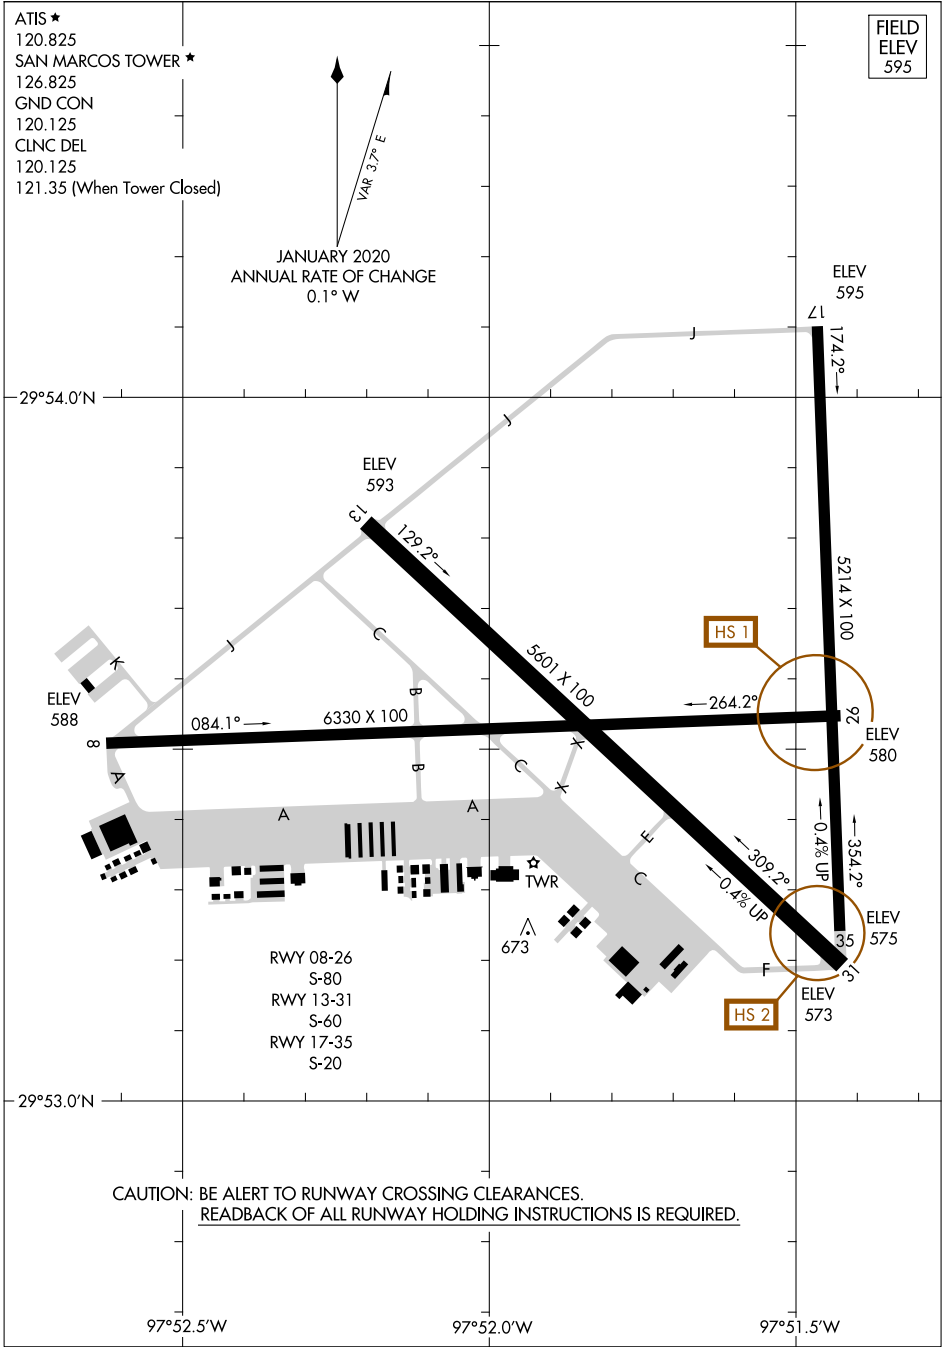

24025

AIRPORT DIAGRAM

AL-502 (FAA)

SAN MARCOS RGNL (HYI)
AUSTIN, TEXAS

ATIS ★
 120.825
 SAN MARCOS TOWER ★
 126.825
 GND CON
 120.125
 CLNC DEL
 120.125
 121.35 (When Tower Closed)

FIELD
 ELEV
 595

VAR 3.7° E
 JANUARY 2020
 ANNUAL RATE OF CHANGE
 0.1° W

SC-3, 26 DEC 2024 to 23 JAN 2025

SC-3, 26 DEC 2024 to 23 JAN 2025

AIRPORT DIAGRAM

24025

AUSTIN, TEXAS
SAN MARCOS RGNL (HYI)