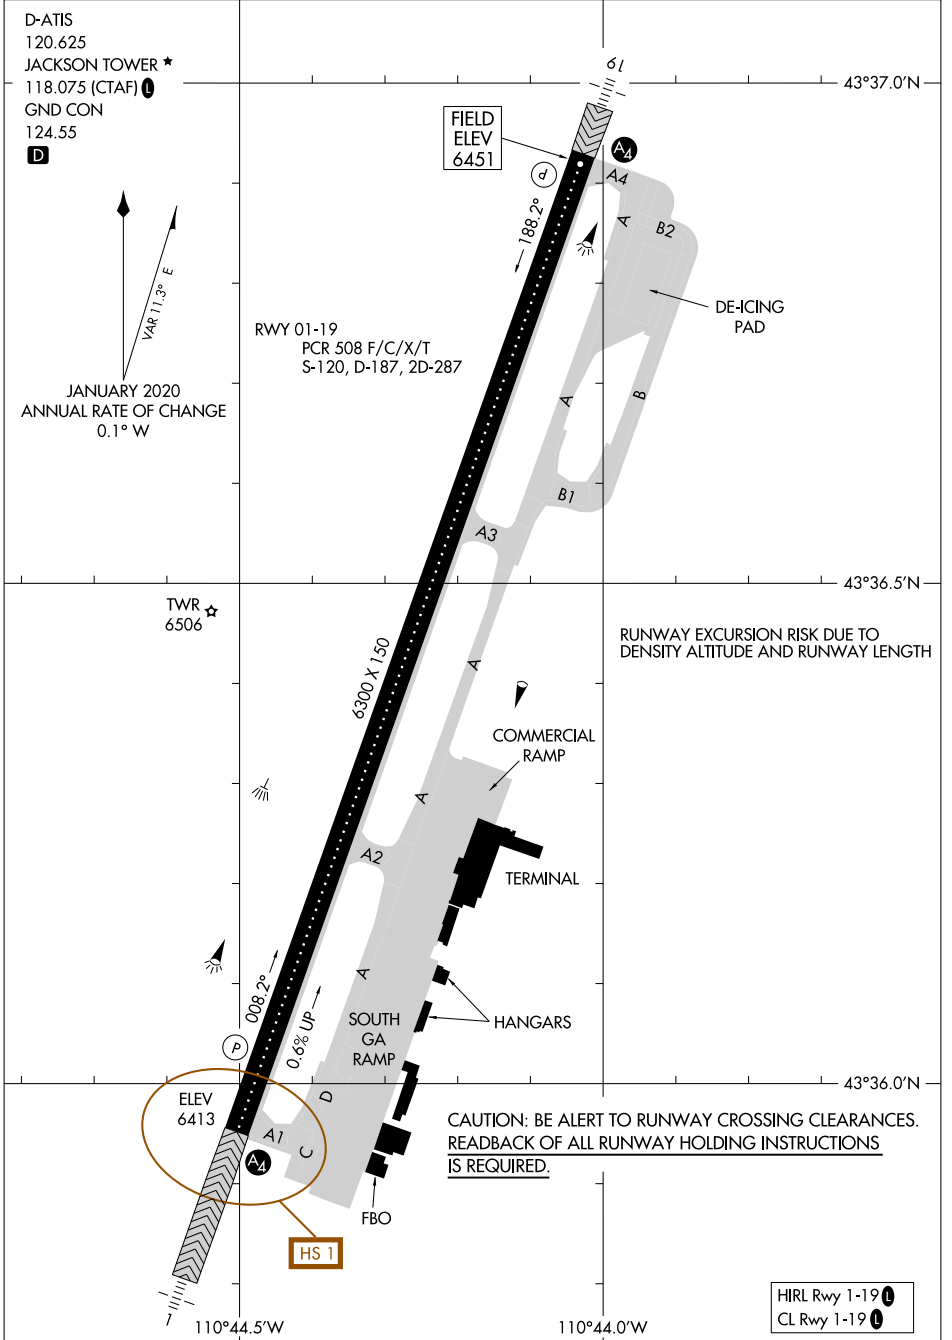

24361

AIRPORT DIAGRAM

AL-504 (FAA)

JACKSON HOLE (JAC)
JACKSON, WYOMING

NW-1, 26 DEC 2024 to 23 JAN 2025

NW-1, 26 DEC 2024 to 23 JAN 2025

AIRPORT DIAGRAM

24361

JACKSON, WYOMING
JACKSON HOLE (JAC)