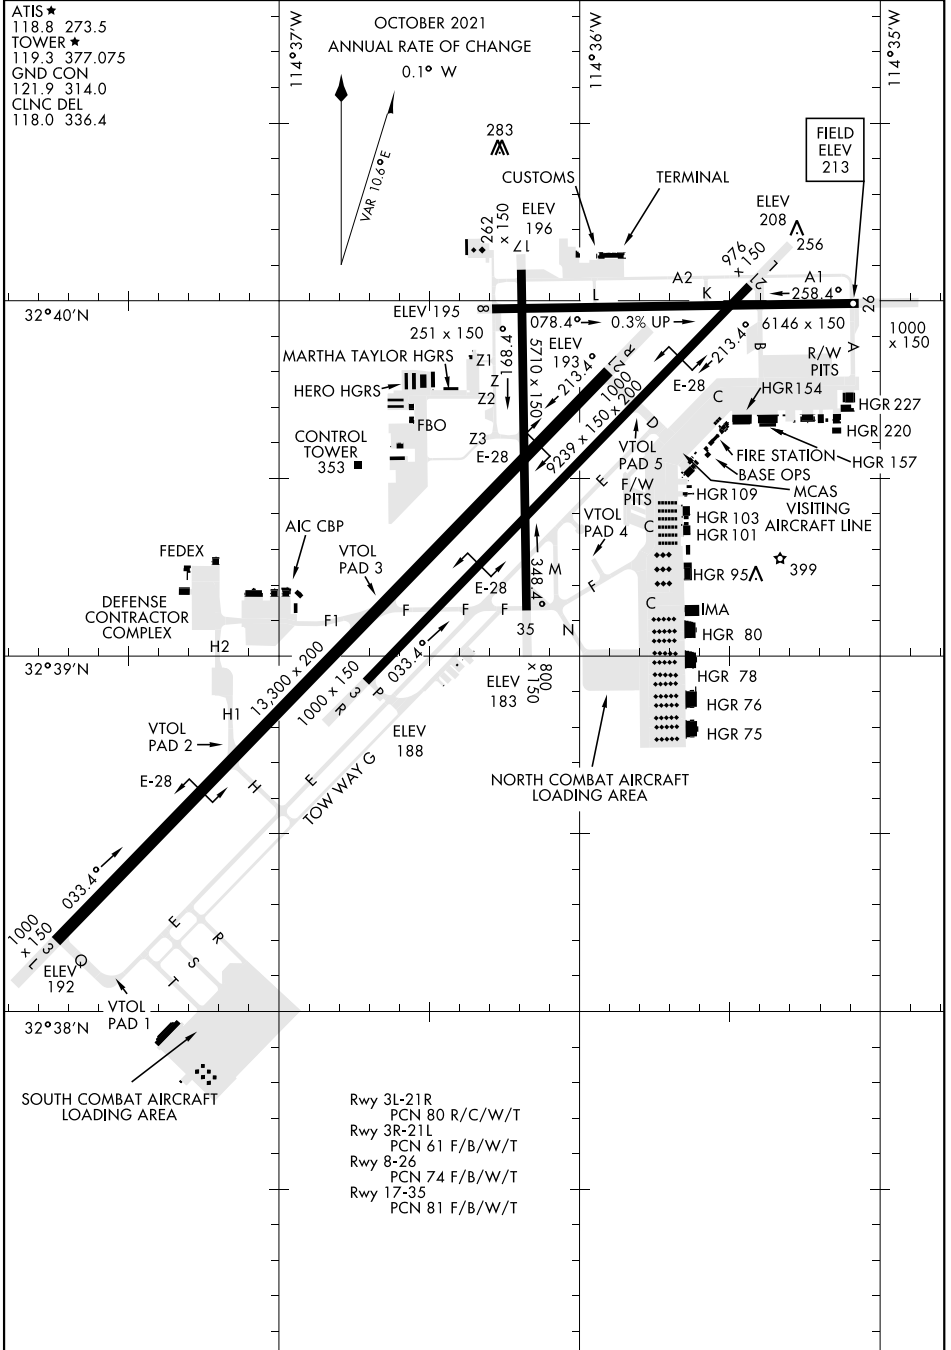

# AIRPORT DIAGRAM

[USN]

YUMA, ARIZONA

SW-4, 26 DEC 2024 to 23 JAN 2025

SW-4, 26 DEC 2024 to 23 JAN 2025

# AIRPORT DIAGRAM