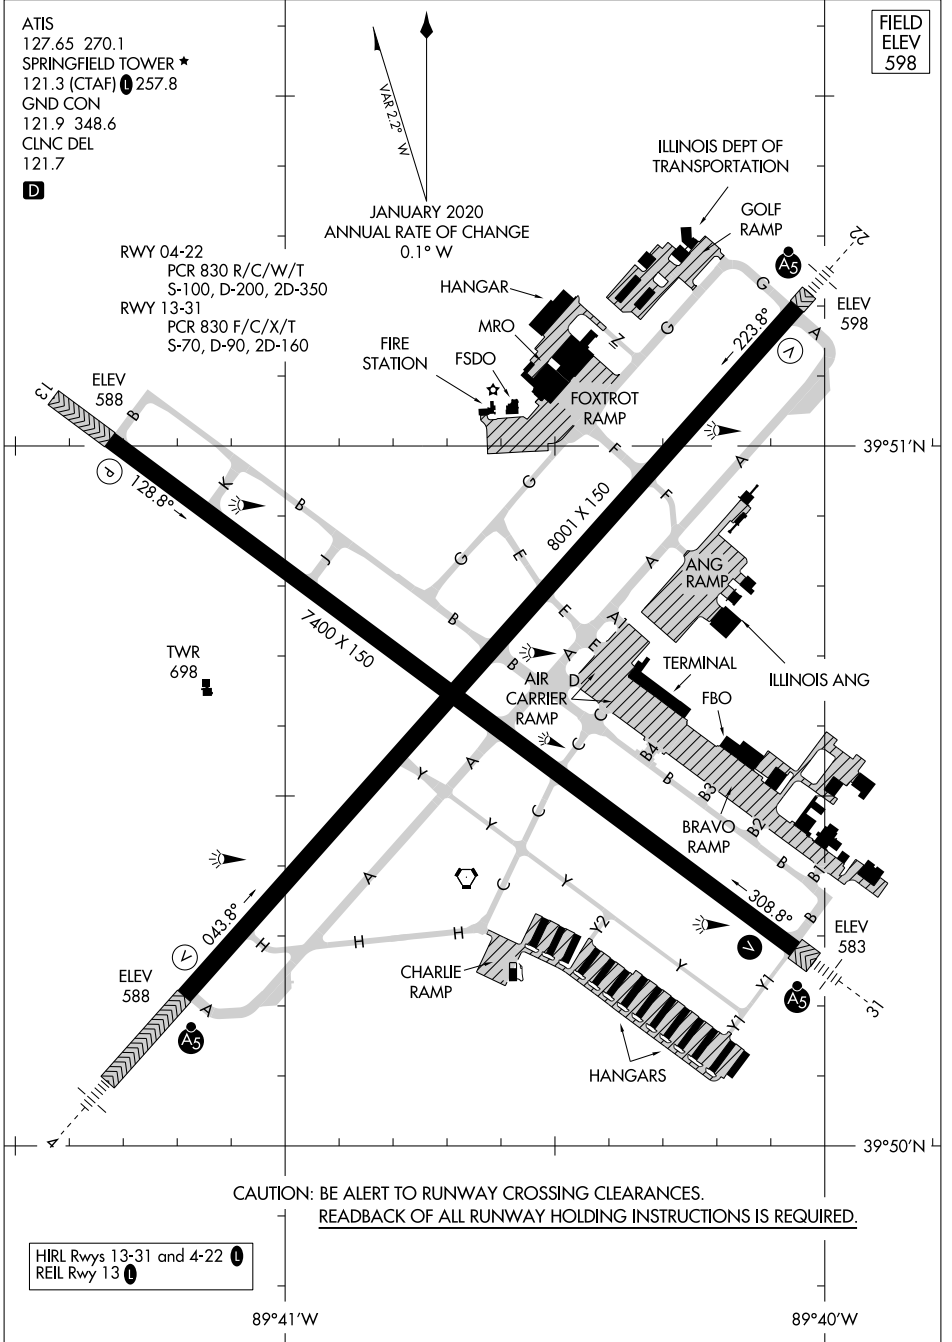

24305

# AIRPORT DIAGRAM

ABRAHAM LINCOLN CAPITAL (SPI)  
SPRINGFIELD, ILLINOIS

EC-3, 26 DEC 2024 to 23 JAN 2025

EC-3, 26 DEC 2024 to 23 JAN 2025

# AIRPORT DIAGRAM

24305

SPRINGFIELD, ILLINOIS  
ABRAHAM LINCOLN CAPITAL (SPI)