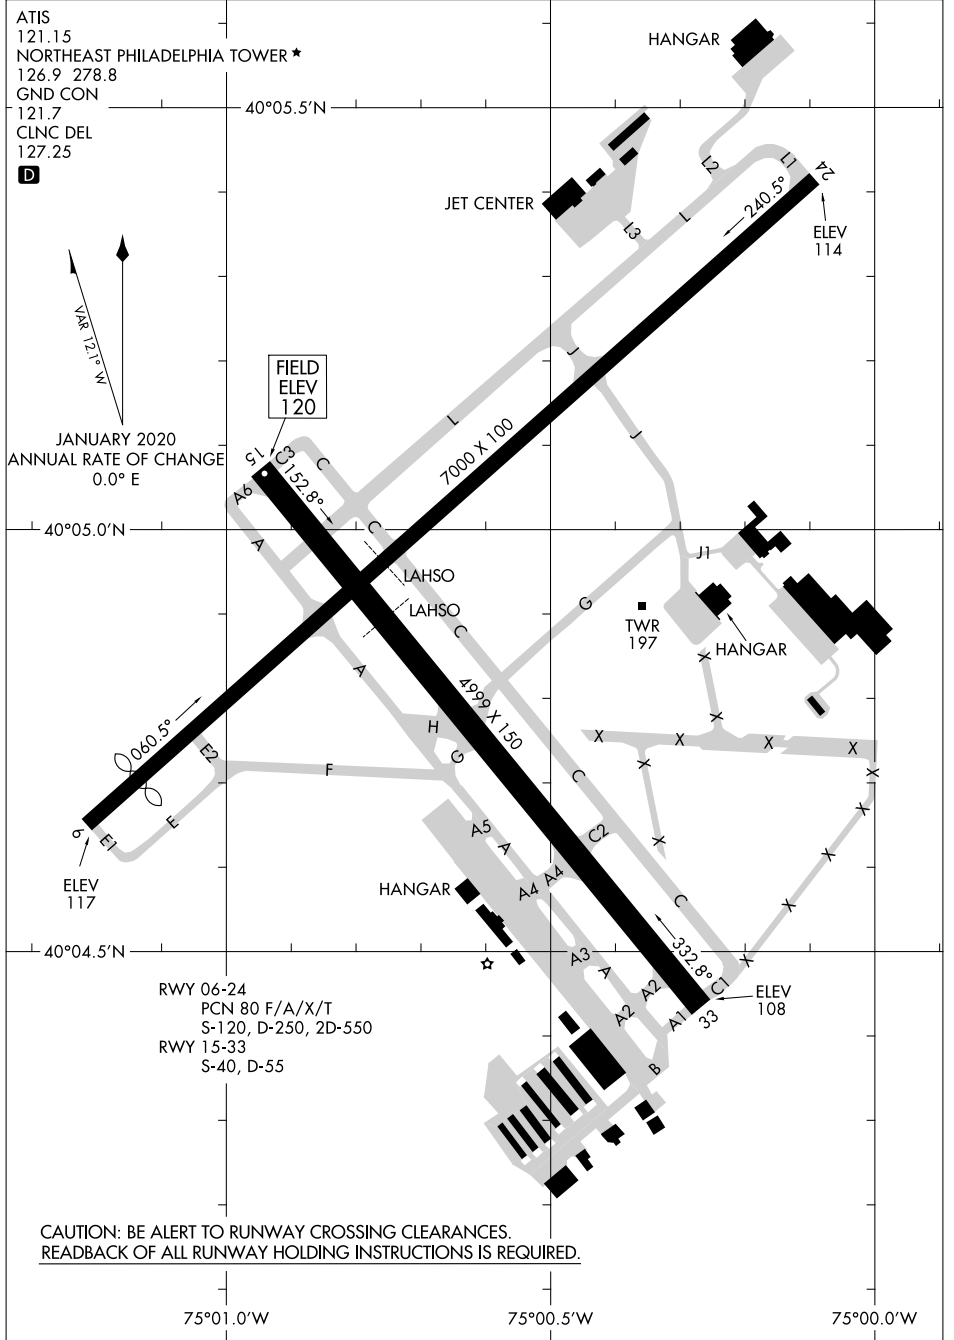

23110

# AIRPORT DIAGRAM

AL-528 (FAA)

NORTHEAST PHILADELPHIA (PNE)  
PHILADELPHIA, PENNSYLVANIA

NE-4, 26 DEC 2024 to 23 JAN 2025

NE-4, 26 DEC 2024 to 23 JAN 2025

# AIRPORT DIAGRAM

23110

PHILADELPHIA, PENNSYLVANIA  
NORTHEAST PHILADELPHIA (PNE)