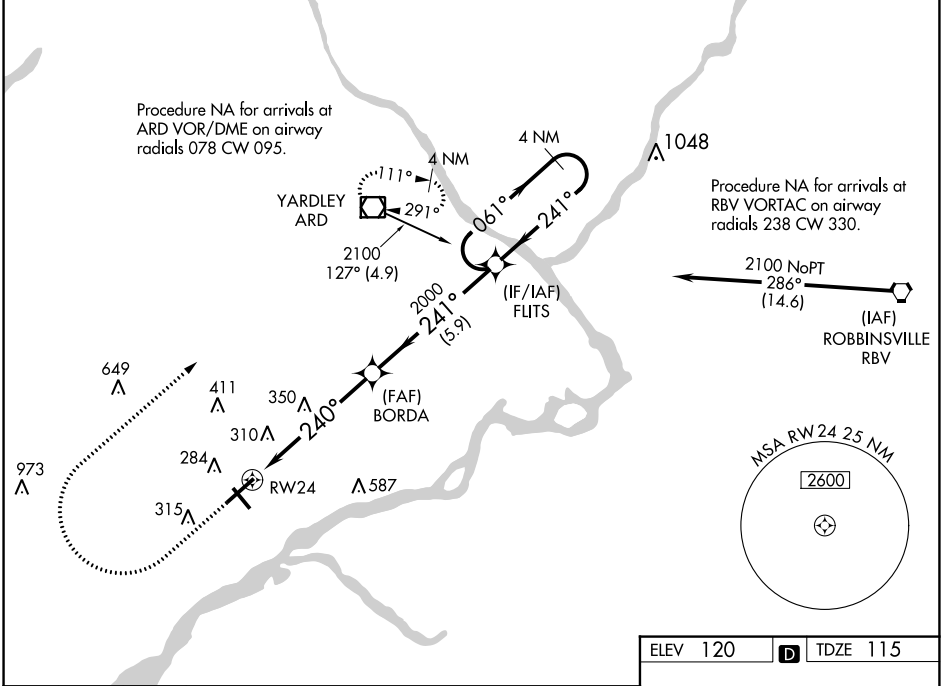

WAAS CH 45504 W24A	APP CRS 240°	Rwy Idg TDZE Apt Elev	6102 115 120
--	------------------------	-----------------------------	---

RNAV (GPS) RWY 24

NORtheast PHILADELPHIA (PNE)

<p>For uncompensated Baro-VNAV systems, LNAV/VNAV NA below -1°C (11°F) or above 54°C (130°F). DME/DME RNP-0.3 NA.</p>	<p>MALSR</p>	<p>MISSED APPROACH: Climb to 900 then climbing right turn to 3000 direct ARD VOR/DME and hold.</p>			
		<p>ATIS 121.15</p>	<p>PHILADELPHIA APP CON 123.8 291.7</p>	<p>NORtheast PHILADELPHIA TOWER ★ 126.9 (CTAF) 278.8</p>	<p>GND CON 121.7</p>

NE-4, 26 DEC 2024 to 23 JAN 2025

NE-4, 26 DEC 2024 to 23 JAN 2025