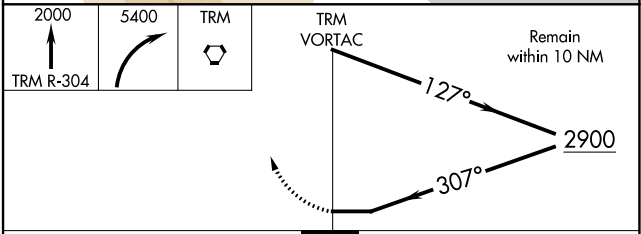

VORTAC TRM 116.2 Chan 109	APP CRS 307°	Rwy Idg TDZE Apt Elev	N/A N/A -115
---	------------------------	-----------------------------	---

VOR-A

JACQUELINE COCHRAN RGNL (TRM)

MISSED APPROACH: Climb to 2000 on TRM VORTAC R-304 then climbing right turn to 5400 direct TRM VORTAC and hold, continue climb-in-hold to 5400.

CATEGORY	A	B	C	D
C CIRCLING	1400-1¼ 1515 (1600-1¼)	1400-1½ 1515 (1600-1½)	1400-3	1515 (1600-3)

SW-3, 26 DEC 2024 to 23 JAN 2025

SW-3, 26 DEC 2024 to 23 JAN 2025