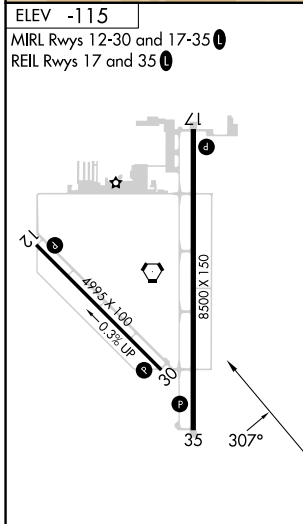

VORTAC TRM 116.2 Chan 109	APP CRS 307°	Rwy Idg TDZE Apt Elev	N/A N/A -115
---	------------------------	-----------------------------	---

VOR-A

JACQUELINE COCHRAN RGNL (TRM)

MISSED APPROACH: Climb to 2000 on TRM VORTAC R-304 then climbing right turn to 5400 direct TRM VORTAC and hold, continue climb-in-hold to 5400.

ASOS 118.325	SOCAL APP CON 135.275 251.1	CLNC DEL 120.225	UNICOM 123.0 (CTAF)
------------------------	---------------------------------------	----------------------------	-------------------------------

CATEGORY	A	B	C	D
C CIRCLING	1400-1¼ 1515 (1600-1¼)	1400-1½ 1515 (1600-1½)	1400-3	1515 (1600-3)

SW-3, 26 DEC 2024 to 23 JAN 2025

SW-3, 26 DEC 2024 to 23 JAN 2025