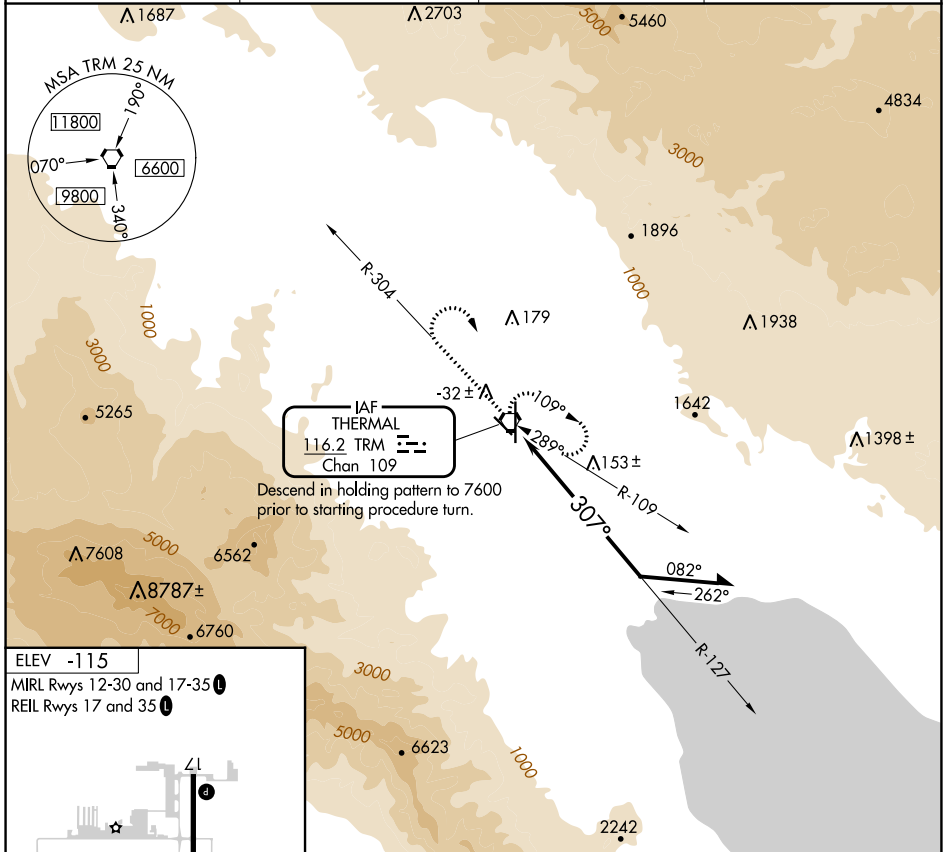

VORTAC TRM 116.2 Chan 109	APP CRS 307°	Rwy Idg TDZE Apt Elev	N/A N/A -115
---	------------------------	-----------------------------	---

VOR-A

JACQUELINE COCHRAN RGNL (TRM)

MISSED APPROACH: Climb to 2000 on TRM VORTAC R-304 then climbing right turn to 5400 direct TRM VORTAC and hold, continue climb-in-hold to 5400.

ASOS 118.325	SOCAL APP CON 135.275 251.1	CLNC DEL 120.225	UNICOM 123.0 (CTAF)
------------------------	---------------------------------------	----------------------------	-------------------------------

CATEGORY	A	B	C	D
C CIRCLING	1400-1¼ 1515 (1600-1¼)	1400-1½ 1515 (1600-1½)	1400-3	1515 (1600-3)

SW-3, 26 DEC 2024 to 23 JAN 2025

SW-3, 26 DEC 2024 to 23 JAN 2025