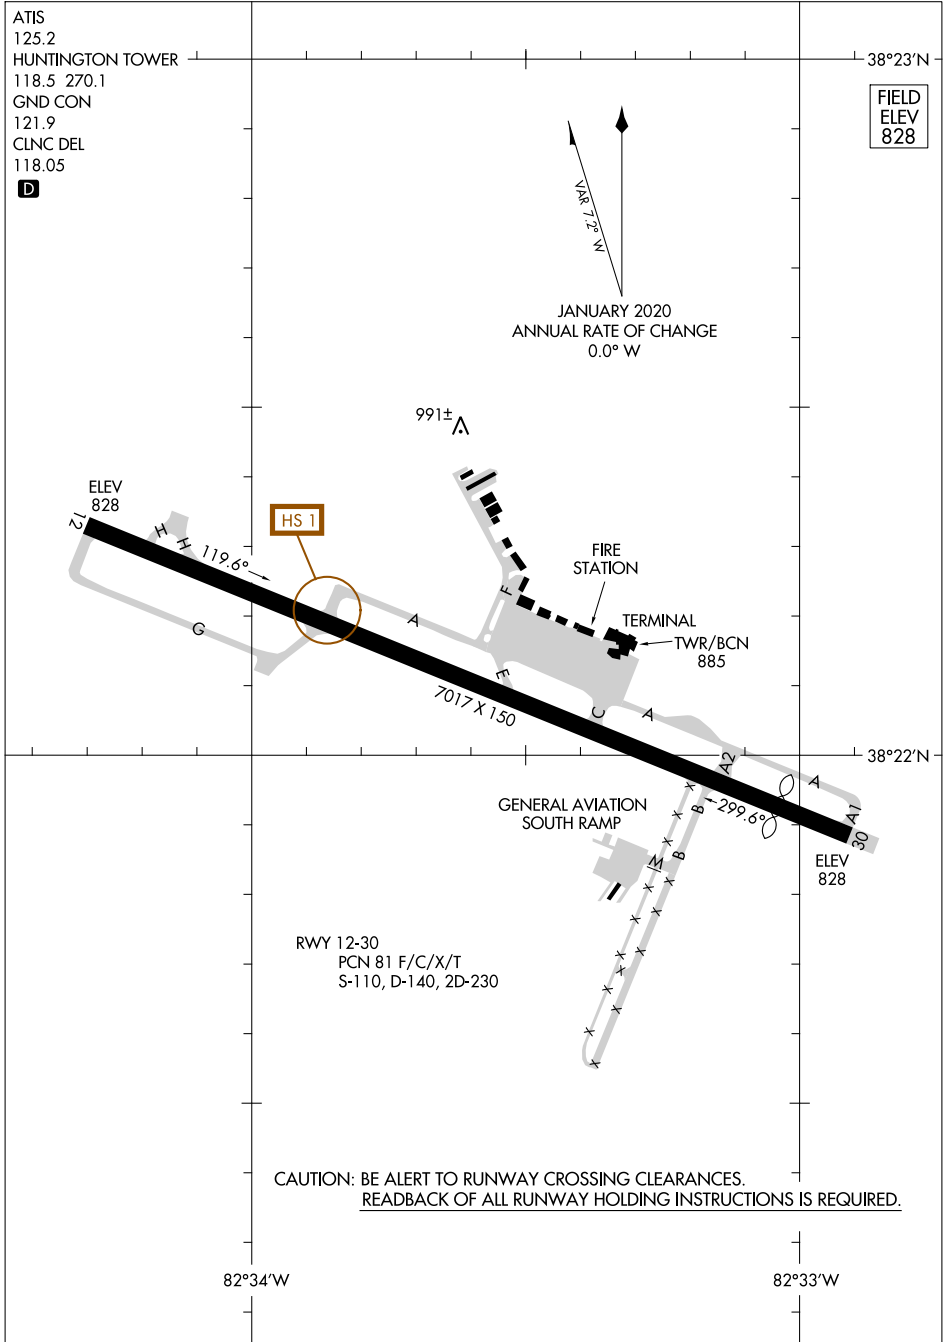

22195

AIRPORT DIAGRAM

TRI-STATE/MILTON J FERGUSON FLD (HT'S)
HUNTINGTON, WEST VIRGINIA

AL-532 (FAA)

ATIS
125.2
HUNTINGTON TOWER
118.5 270.1
GND CON
121.9
CLNC DEL
118.05

D

FIELD
ELEV
828

VAR 7.2° W
JANUARY 2020
ANNUAL RATE OF CHANGE
0.0° W

NE-4, 26 DEC 2024 to 23 JAN 2025

NE-4, 26 DEC 2024 to 23 JAN 2025

AIRPORT DIAGRAM

22195

HUNTINGTON, WEST VIRGINIA
TRI-STATE/MILTON J FERGUSON FLD (HT'S)