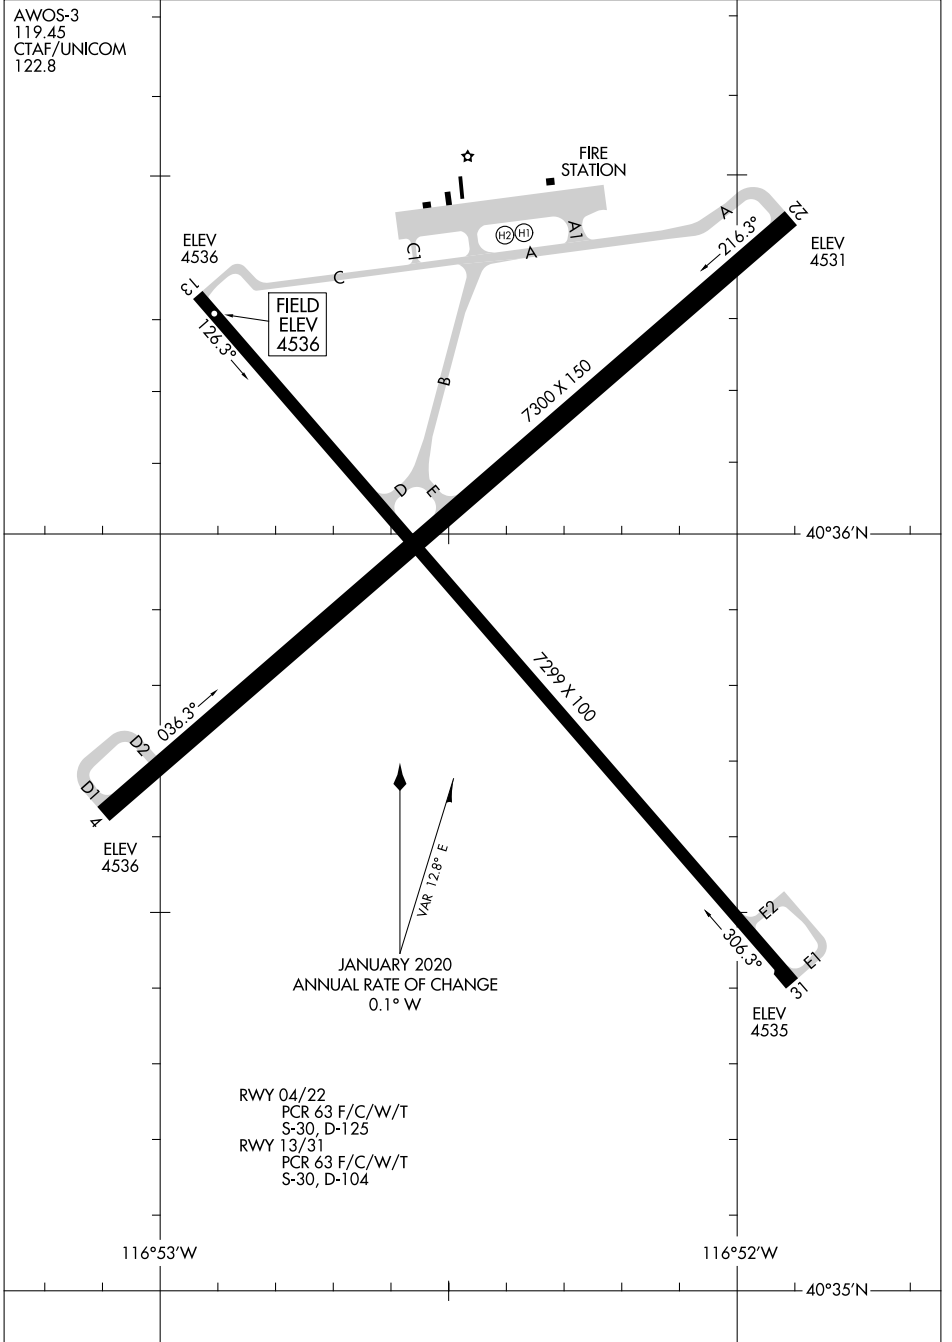

# AIRPORT DIAGRAM

AL-534 (FAA)

BATTLE MOUNTAIN (BAM)

BATTLE MOUNTAIN, NEVADA

AWOS-3  
119.45  
CTAF/UNICOM  
122.8

SW-4, 26 DEC 2024 to 23 JAN 2025

SW-4, 26 DEC 2024 to 23 JAN 2025

RWY 04/22  
PCR 63 F/C/W/T  
S-30, D-125

RWY 13/31  
PCR 63 F/C/W/T  
S-30, D-104