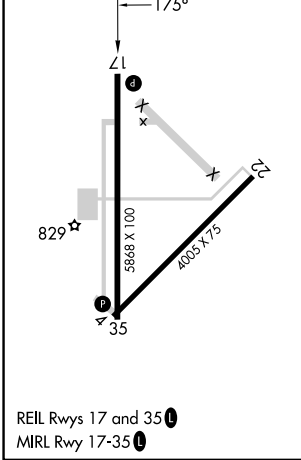

WAAS CH 77544 W17A	APP CRS 175°	Rwy Idg TDZE Apt Elev	5868 753 754
--	------------------------	-----------------------------	---

RNAV (GPS) RWY 17

COFFEYVILLE MUNI (CFV)

RNP APCH.	MISSED APPROACH: Climb to 2500 direct NEIGH and hold.
-----------	---

ASOS 121.275	KANSAS CITY CENTER 128.6 282.325	UNICOM 123.0 (CTAF) 0
------------------------	--	---------------------------------

ELEV 754	TDZE 753
-----------------	-----------------

CATEGORY	A	B	C	D
LPV DA		1003-1	250 (300-1)	
LNAV/VNAV DA		1062-1	309 (400-1)	
LNAV MDA	1160-1	407 (500-1)	1160-1½	407 (500-1½)
<input checked="" type="checkbox"/> CIRCLING	1220-1	466 (500-1)	1300-1½ 546 (600-1½)	1500-2½ 746 (800-2½)