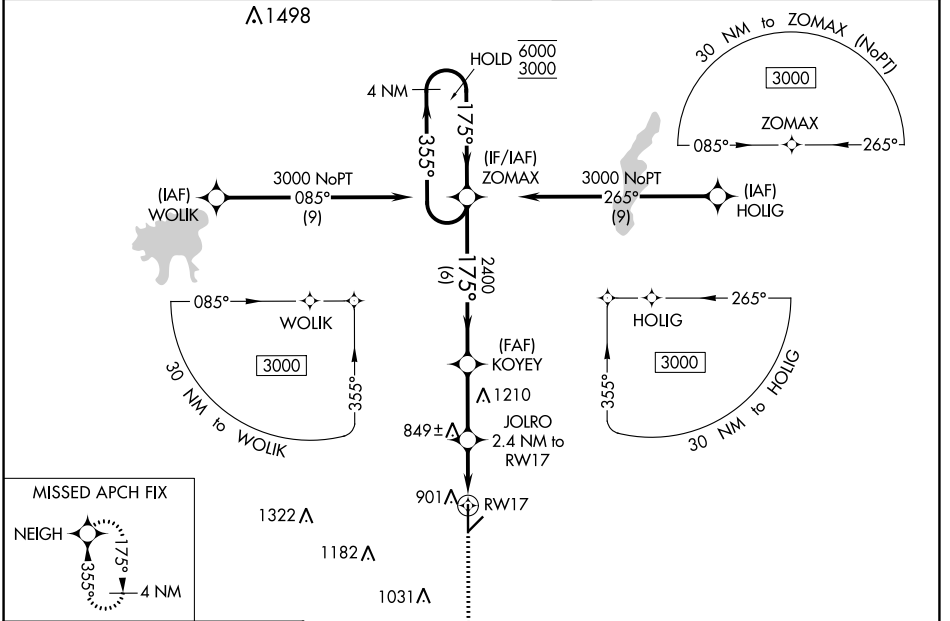

WAAS CH 77544 W17A	APP CRS 175°	Rwy Idg TDZE Apt Elev	5868 753 754
--	------------------------	-----------------------------	---

RNAV (GPS) RWY 17

COFFEYVILLE MUNI (CFV)

RNP APCH.	MISSED APPROACH: Climb to 2500 direct NEIGH and hold.
-----------	---

ASOS 121.275	KANSAS CITY CENTER 128.6 282.325	UNICOM 123.0 (CTAF) 0
------------------------	--	---------------------------------

ELEV 754	TDZE 753
-----------------	-----------------

CATEGORY	A	B	C	D
LPV DA		1003-1	250 (300-1)	
LNAV/VNAV DA		1062-1	309 (400-1)	
LNAV MDA	1160-1	407 (500-1)	1160-1½	407 (500-1½)
<input checked="" type="checkbox"/> CIRCLING	1220-1	466 (500-1)	1300-1½ 546 (600-1½)	1500-2½ 746 (800-2½)

NC-2, 26 DEC 2024 to 23 JAN 2025

NC-2, 26 DEC 2024 to 23 JAN 2025